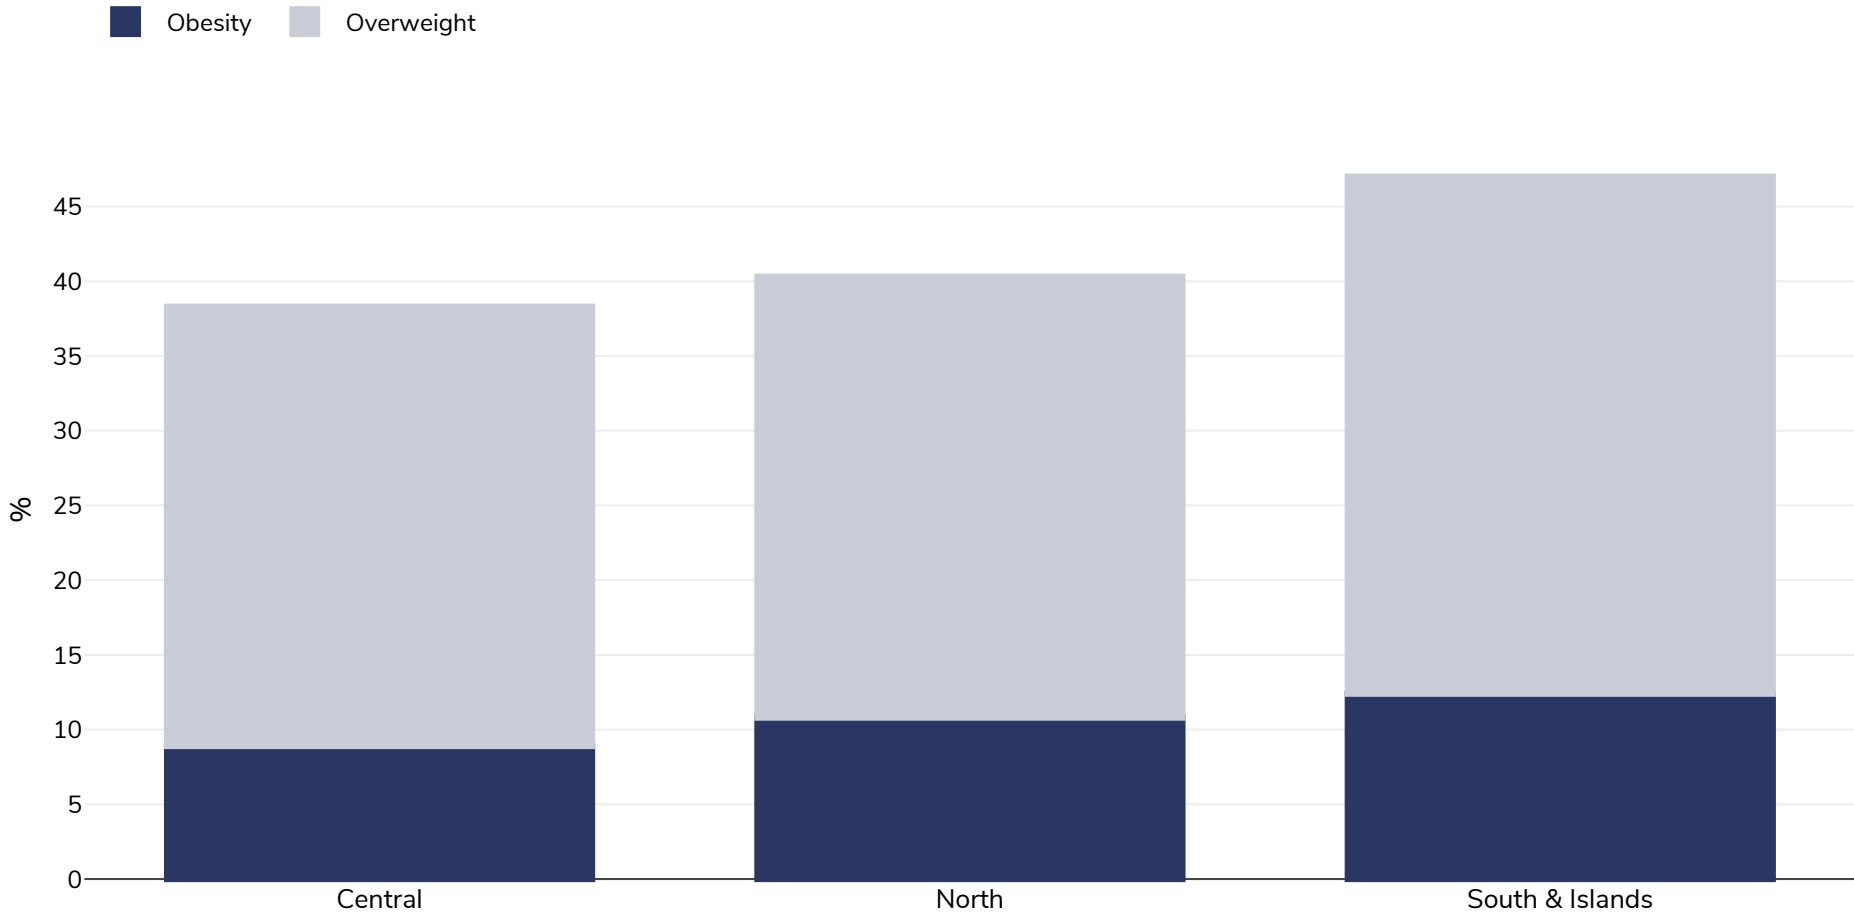

# Italy: Overweight/obesity by region

Adults, 2017-2020

<b>Survey type:</b>	Self-reported
<b>Age:</b>	18-69
<b>Sample size:</b>	110742
<b>Area covered:</b>	National
<b>References:</b>	PASSI 2017-20. Available at <a href="https://www.epicentro.iss.it/passi/dati/sovrappeso">https://www.epicentro.iss.it/passi/dati/sovrappeso</a> (last accessed 17.11.21)

Unless otherwise noted, overweight refers to a BMI between 25kg and 29.9kg/m<sup>2</sup>, obesity refers to a BMI greater than 30kg/m<sup>2</sup>.