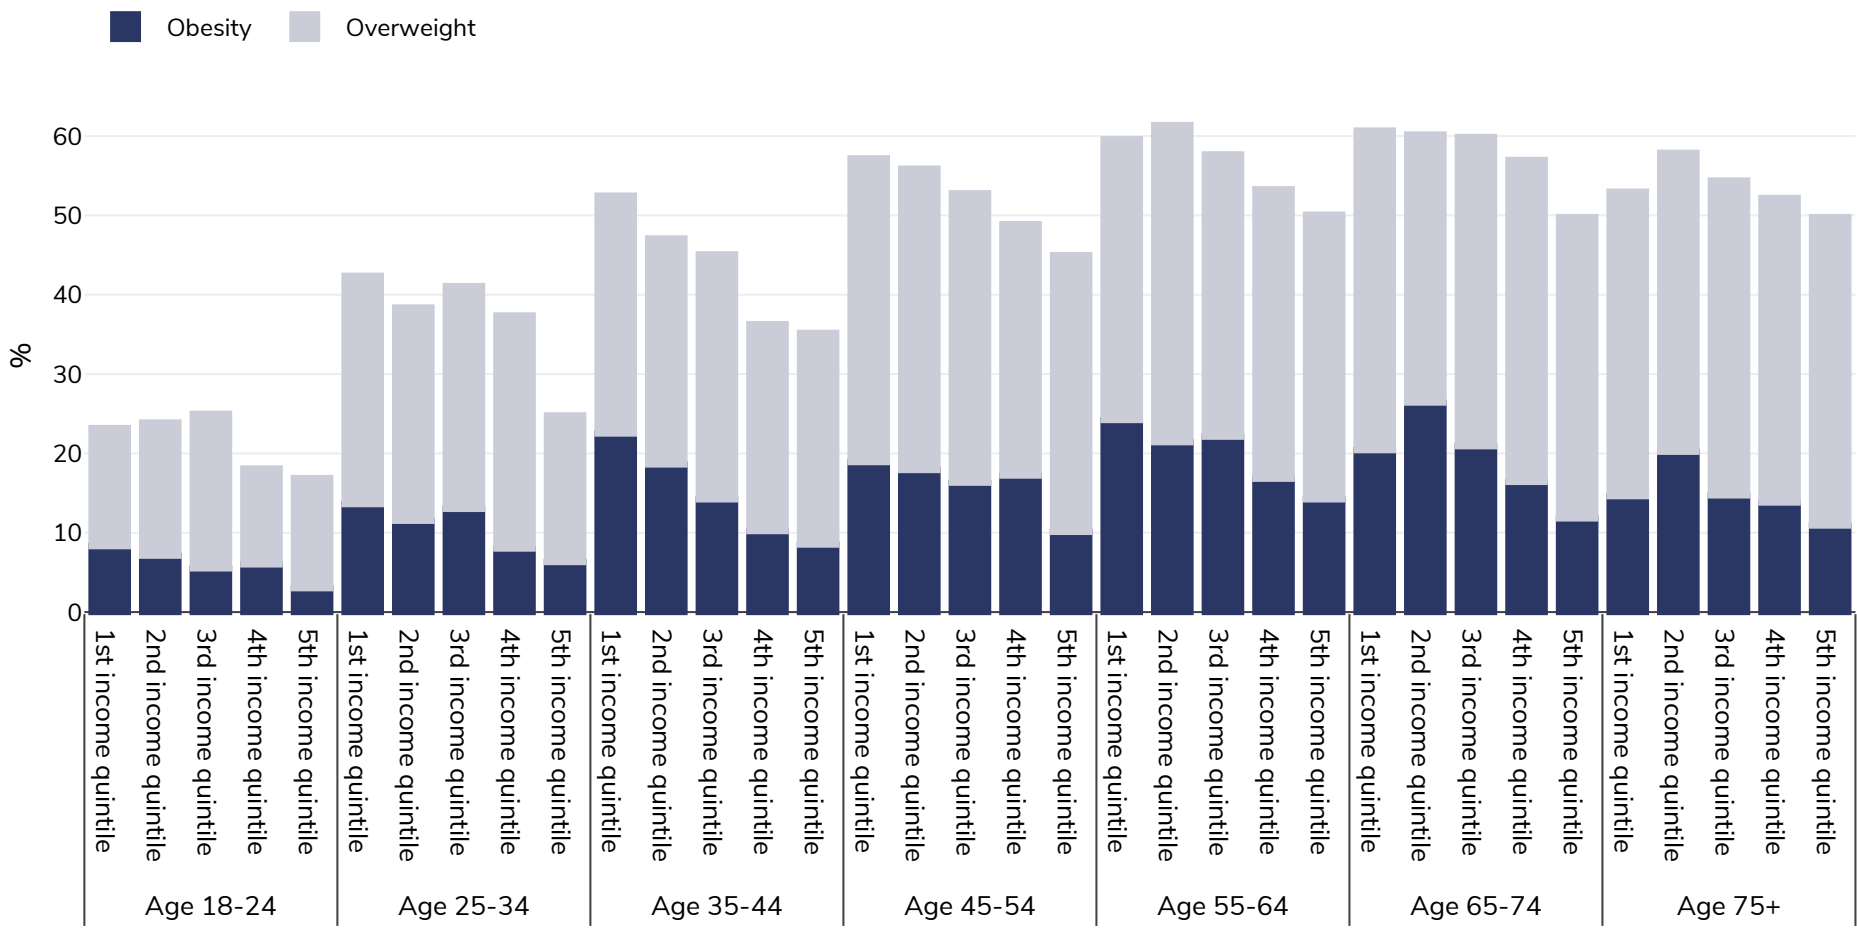

France: Overweight/obesity by age and socio-economic group

Adults, 2019

Survey type: Self-reported

Area covered: National

References: Eurostat 2019. Available at https://appsso.eurostat.ec.europa.eu/nui/show.do?dataset=hlth_ehis_bm1i&lang=en (last accessed 09.08.21).

Unless otherwise noted, overweight refers to a BMI between 25kg and 29.9kg/m², obesity refers to a BMI greater than 30kg/m².