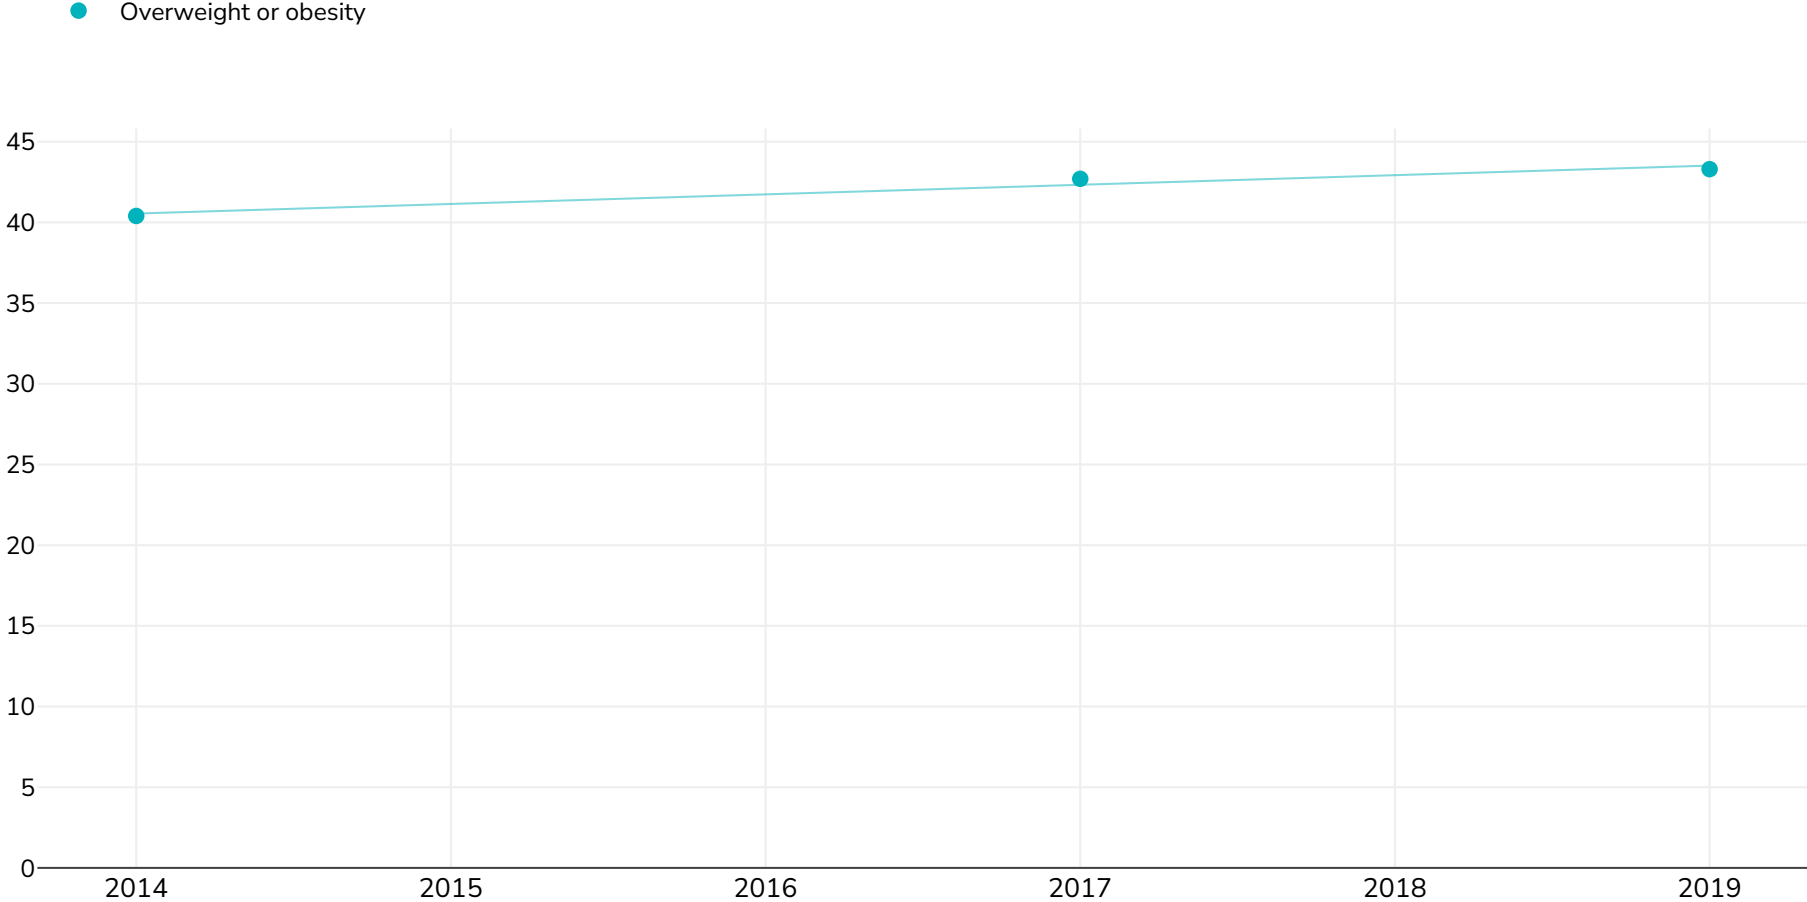

Norway: Trend adult overweight obesity 2014 2019

Women

Survey type: Self-reported

References: For full details of references visit <https://data.worldobesity.org/>

Different methodologies may have been used to collect this data and so data from different surveys may not be strictly comparable. Please check with original data sources for methodologies used.