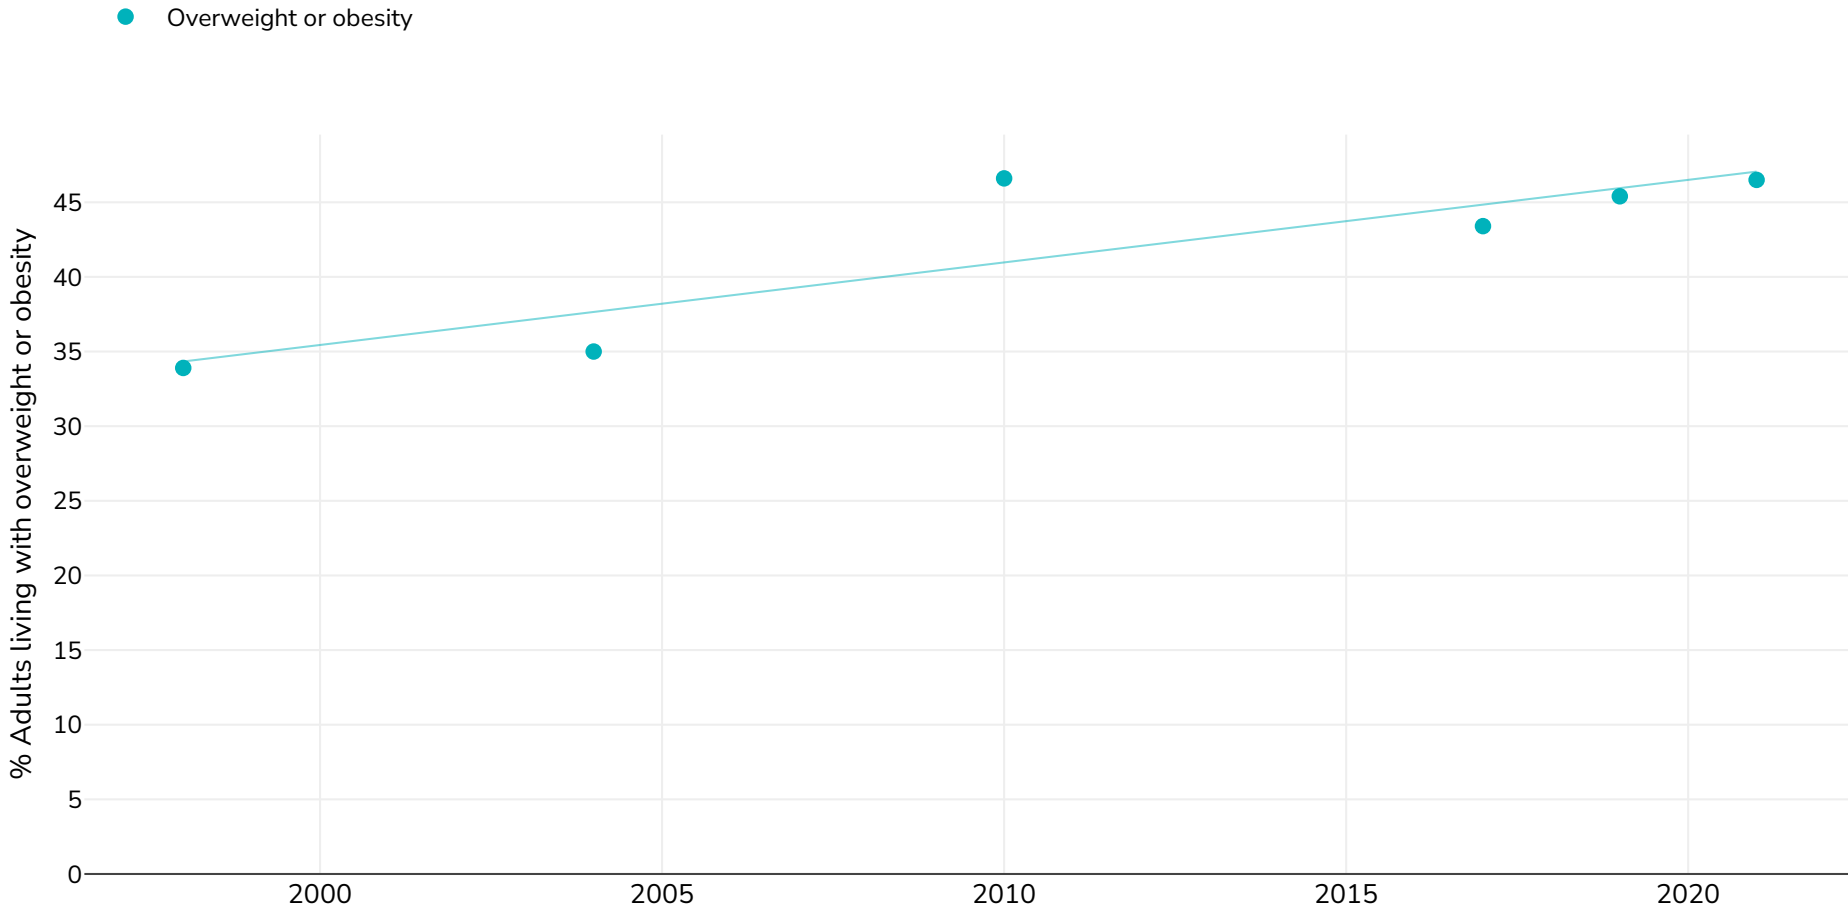

Singapore: % Adults living with overweight or obesity in Singapore

Men

Survey type: Measured

References: For full details of references visit <https://data.worldobesity.org/>

Unless otherwise noted, overweight refers to a BMI between 25kg and 29.9kg/m², obesity refers to a BMI greater than 30kg/m².

Different methodologies may have been used to collect this data and so data from different surveys may not be strictly comparable. Please check with original data sources for methodologies used.