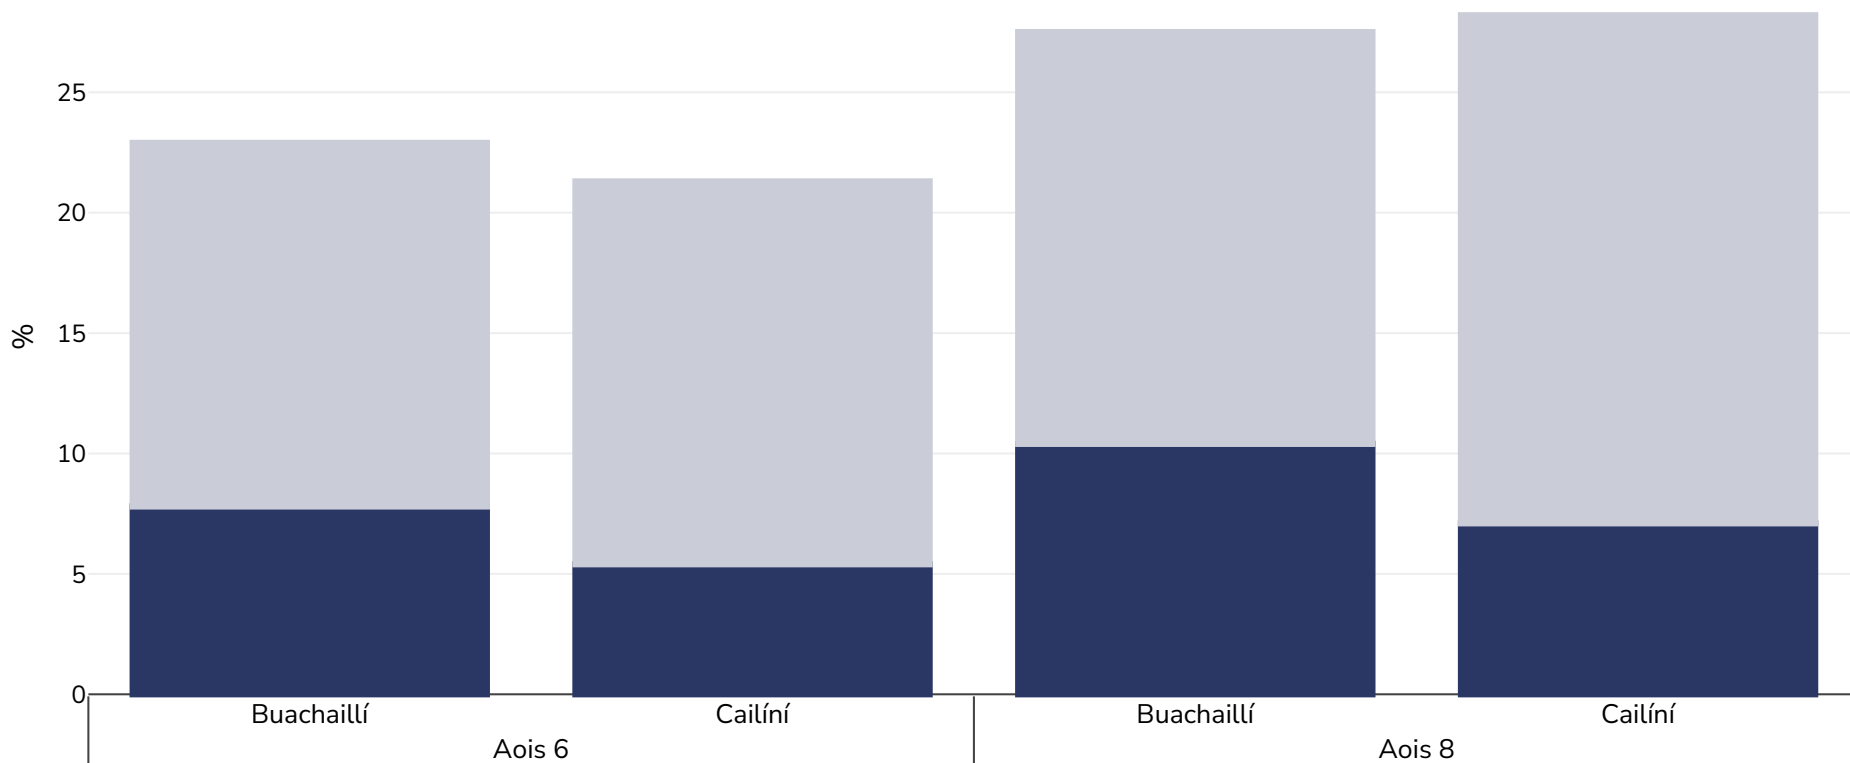

An tSualainn: Rómheáchán/murtall de réir aoise

Páistí, 2015-2017

■ Murtall ■ Rómheáchán

Cineál an tsuirbhé: Tomhaiste

Samplamhéid: 5836

Ceantar Clúdaithe: Náisiúnta

Tagairtí: WHO European Childhood Obesity Surveillance Initiative (COSI) Report on the fourth round of data collection, 2015–2017 (2021). Available at: <https://www.euro.who.int/en/health-topics/disease-prevention/nutrition/activities/who-european-childhood-obesity-surveillance-initiative-cosi/cosi-publications/who-european-childhood-obesity-surveillance-initiative-cosi-report-on-the-fourth-round-of-data-collection,-20152017-2021>. Accessed 19.05.21.

Cutoffs: WHO