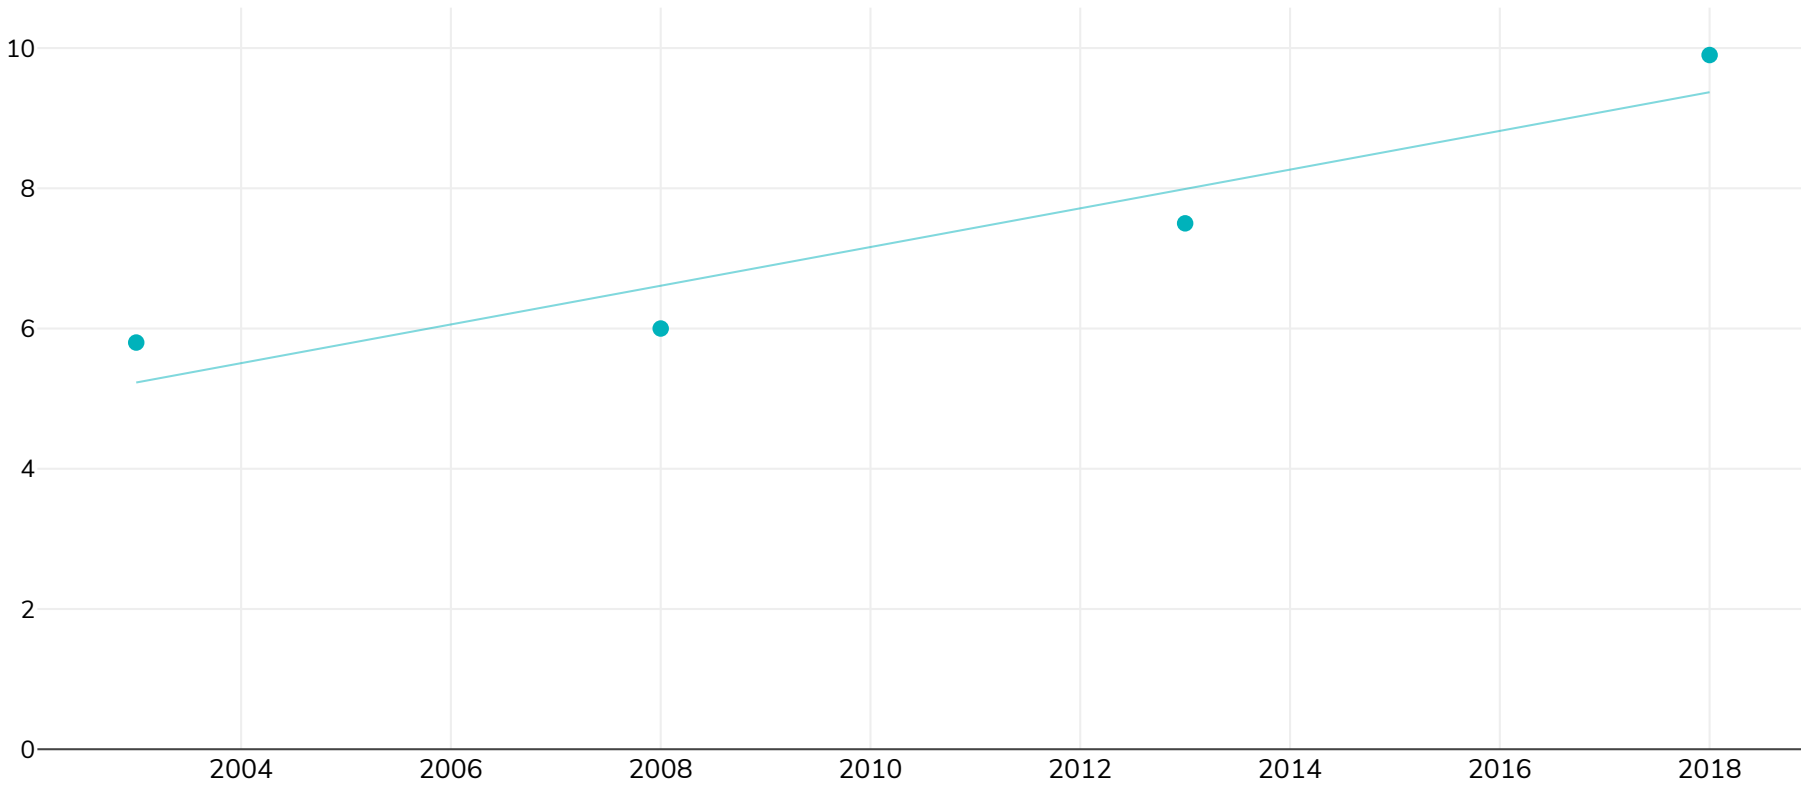

Nigeria: % Adults living with obesity, 2003-2018

● Obesity, Women

Survey type: Measured

References: For full details of references visit <https://data.worldobesity.org/>

Unless otherwise noted, overweight refers to a BMI between 25kg and 29.9kg/m², obesity refers to a BMI greater than 30kg/m².

Different methodologies may have been used to collect this data and so data from different surveys may not be strictly comparable. Please check with original data sources for methodologies used.