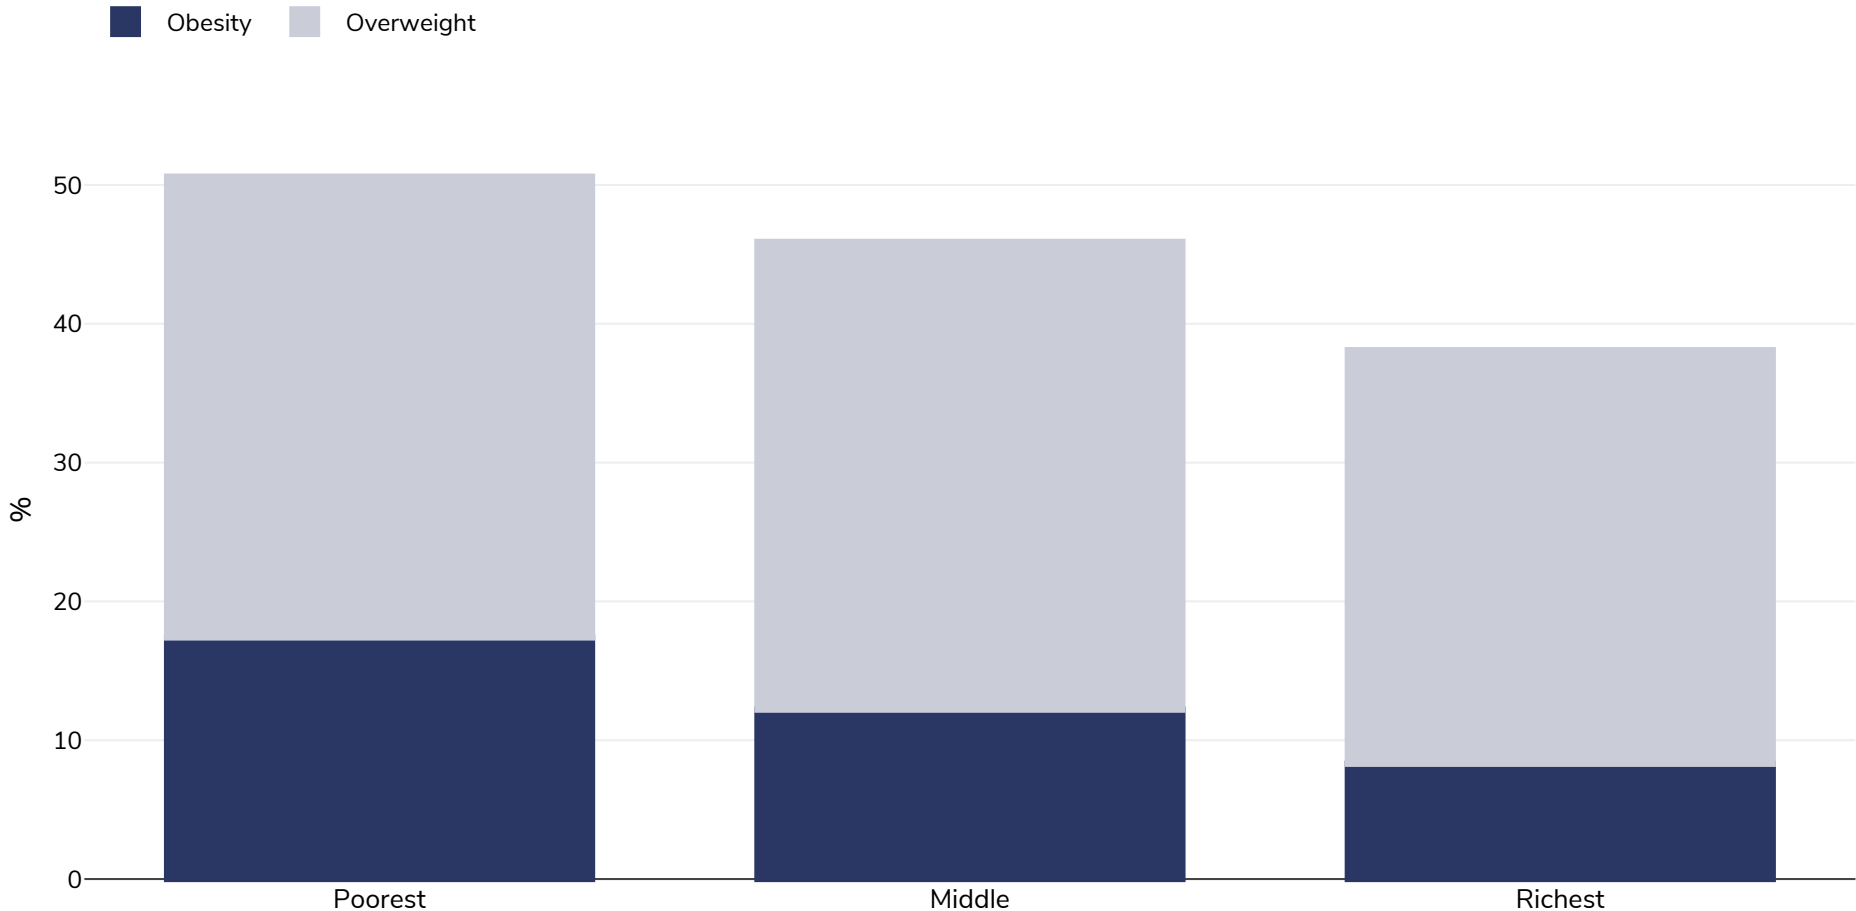

Italy: Overweight/obesity by socio-economic group

Adults, 2017-2020

Survey type:	Self-reported
Age:	18-69
Sample size:	110742
Area covered:	National
References:	PASSI 2017-20. Available at https://www.epicentro.iss.it/passi/dati/sovrappeso (last accessed 17.11.21)

Unless otherwise noted, overweight refers to a BMI between 25kg and 29.9kg/m², obesity refers to a BMI greater than 30kg/m².