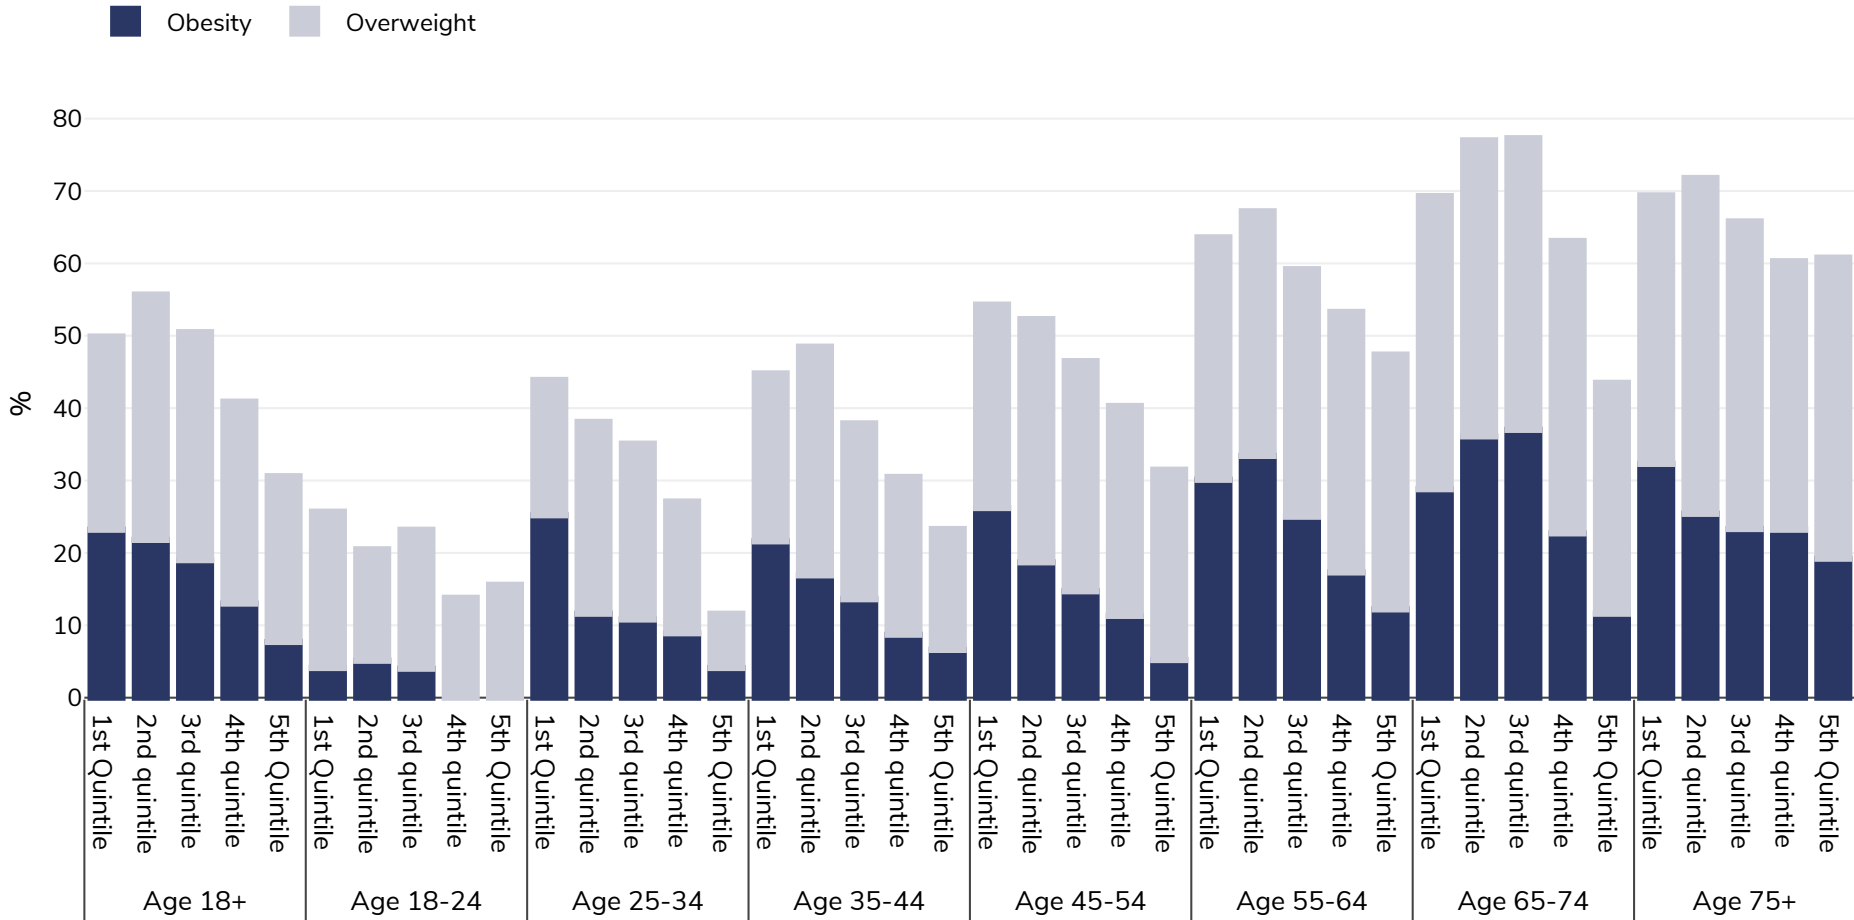

Spain: Overweight/obesity by age and socio-economic group

Women, 2014

Survey type: Self-reported

Area covered: National

References: Eurostat http://appsso.eurostat.ec.europa.eu/nui/show.do?dataset=hlth_ehis_bm1i&lang=en (last accessed 25.08.20)

Unless otherwise noted, overweight refers to a BMI between 25kg and 29.9kg/m², obesity refers to a BMI greater than 30kg/m².