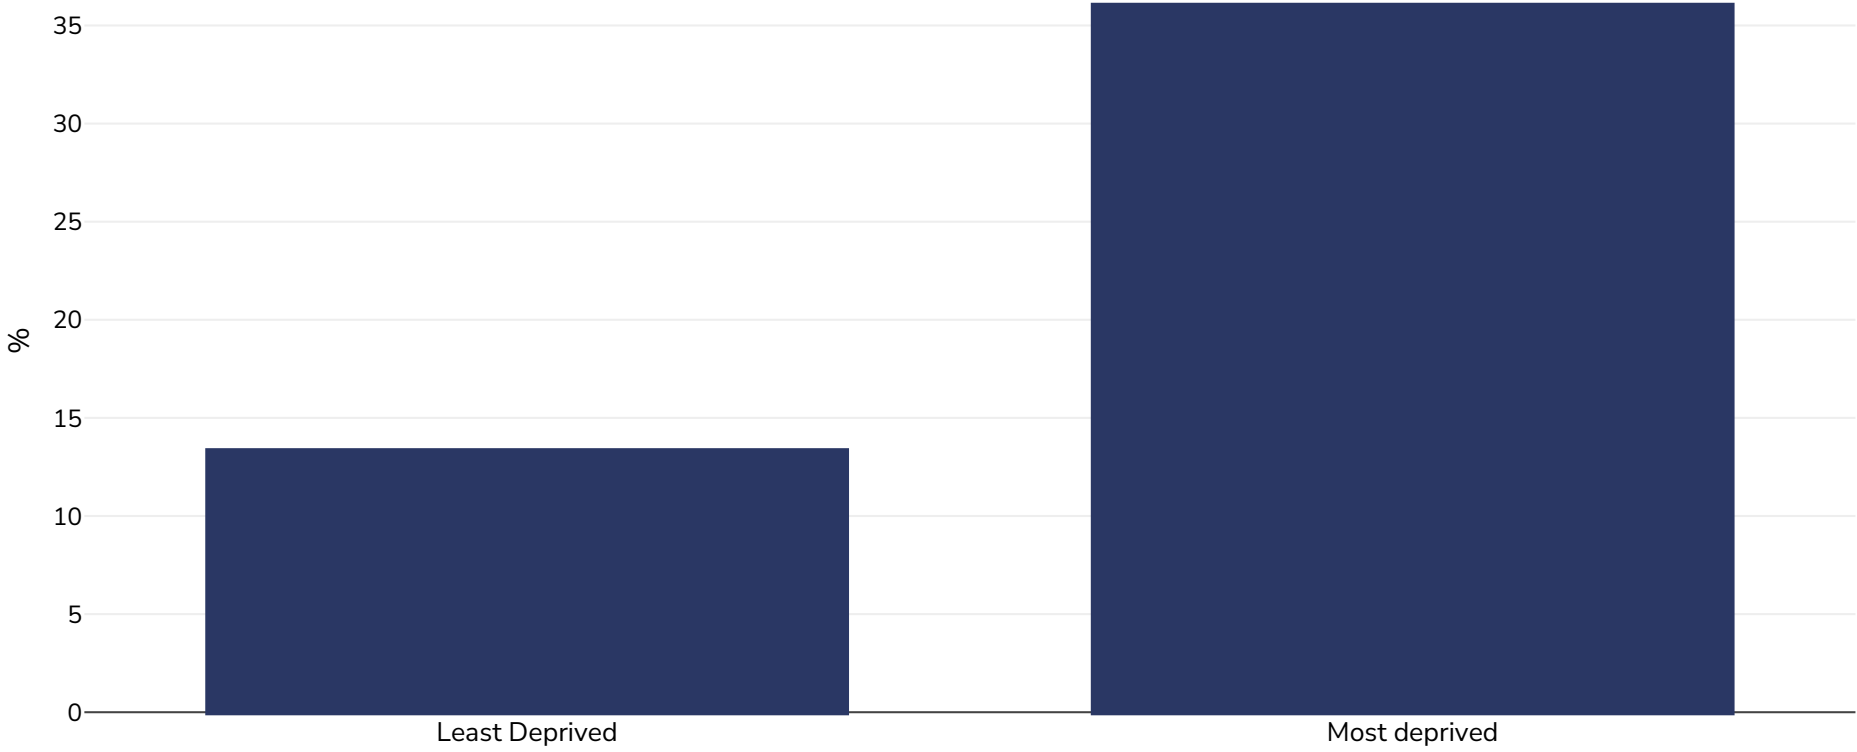

England: Overweight/obesity by socio-economic group

Girls, 2018

Overweight or obesity

Survey type:	Measured
Age:	2-15
Sample size:	615
Area covered:	National
References:	Health Survey for England 2018
Notes:	85th/95th Centile Cut off
Cutoffs:	Other