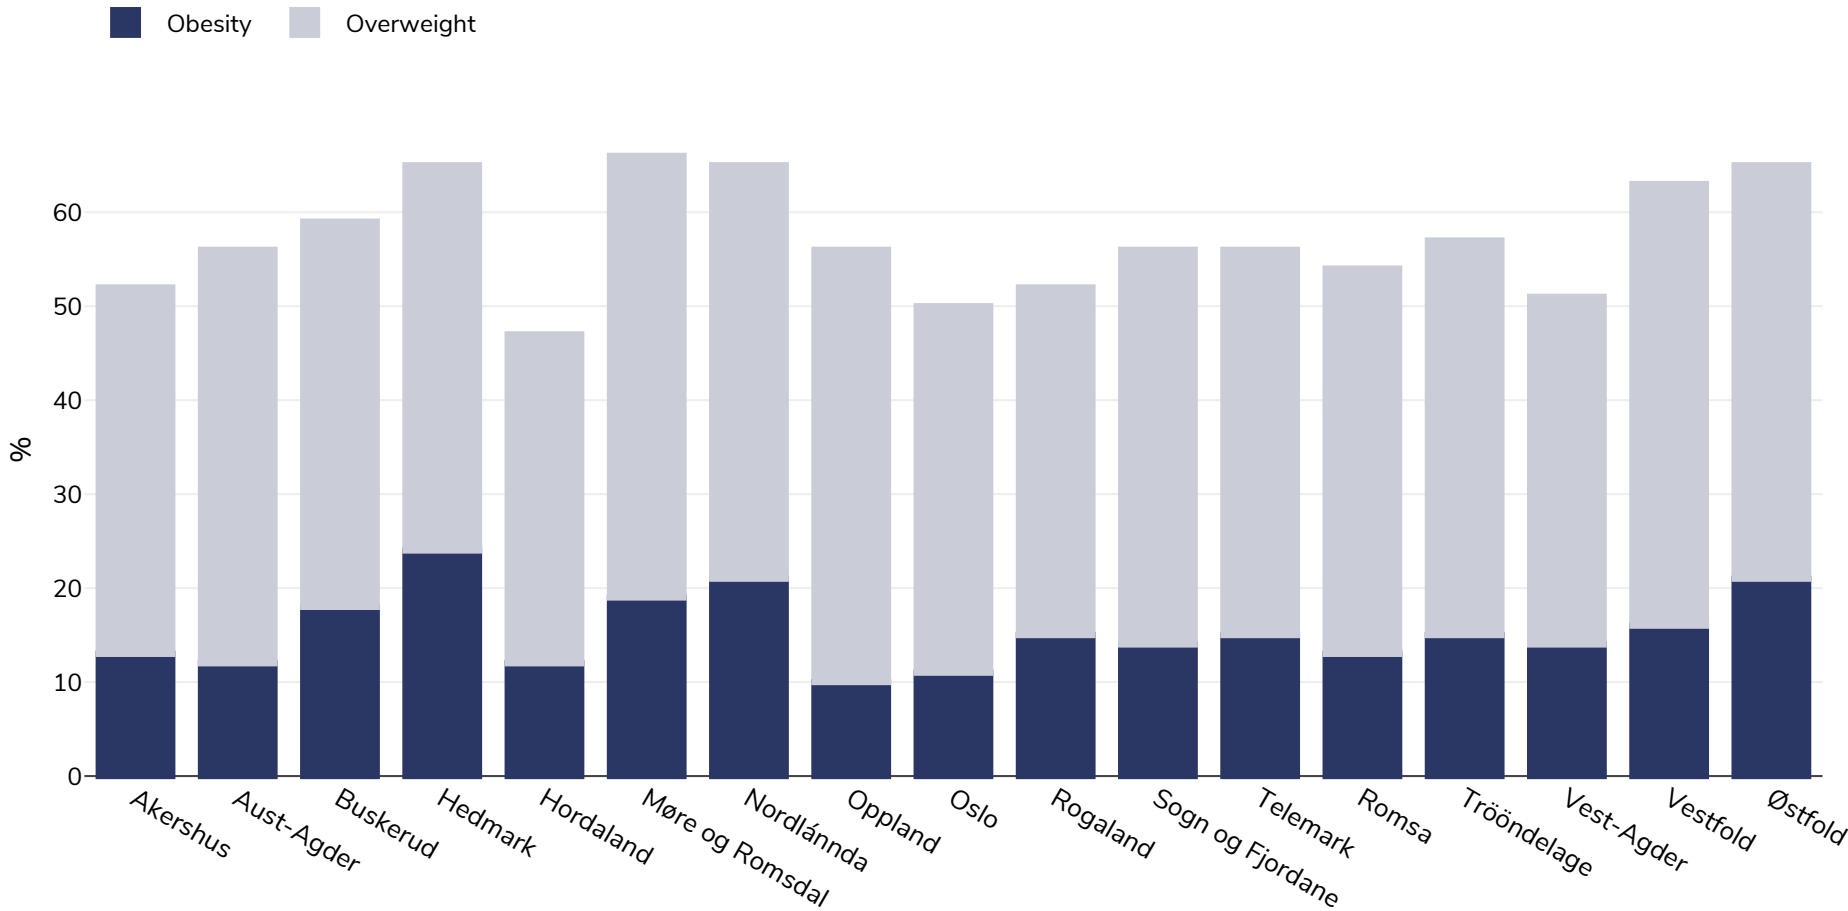

Norway: Overweight/obesity by region

Men, 2019

Survey type:	Self-reported
Age:	16+
Sample size:	7913
Area covered:	National
References:	Statistics Norway 2019. Available at https://www.ssb.no/en/statbank/table/11277/tableViewLayout1/ (last accessed 13.07.21)

Unless otherwise noted, overweight refers to a BMI between 25kg and 29.9kg/m², obesity refers to a BMI greater than 30kg/m².