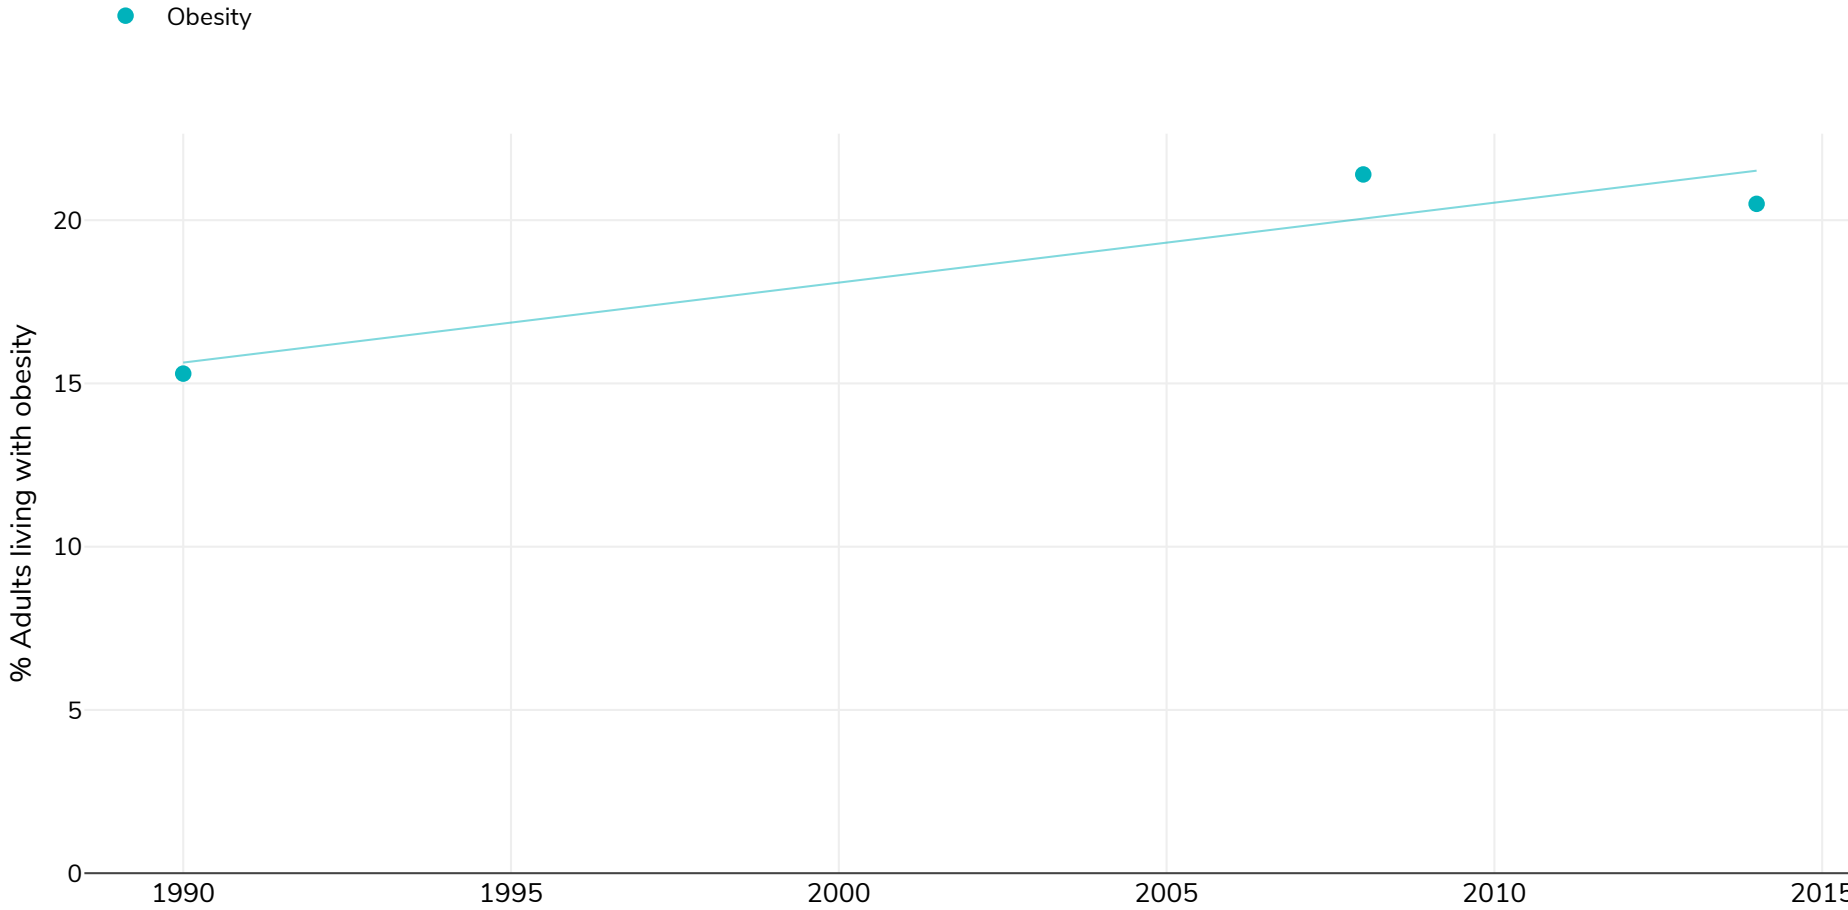

Spain: % Adults living with obesity in Spain 1990-2014

Women

Survey type: Measured

References: For full details of references visit <https://data.worldobesity.org/>

Unless otherwise noted, overweight refers to a BMI between 25kg and 29.9kg/m², obesity refers to a BMI greater than 30kg/m².

Different methodologies may have been used to collect this data and so data from different surveys may not be strictly comparable. Please check with original data sources for methodologies used.