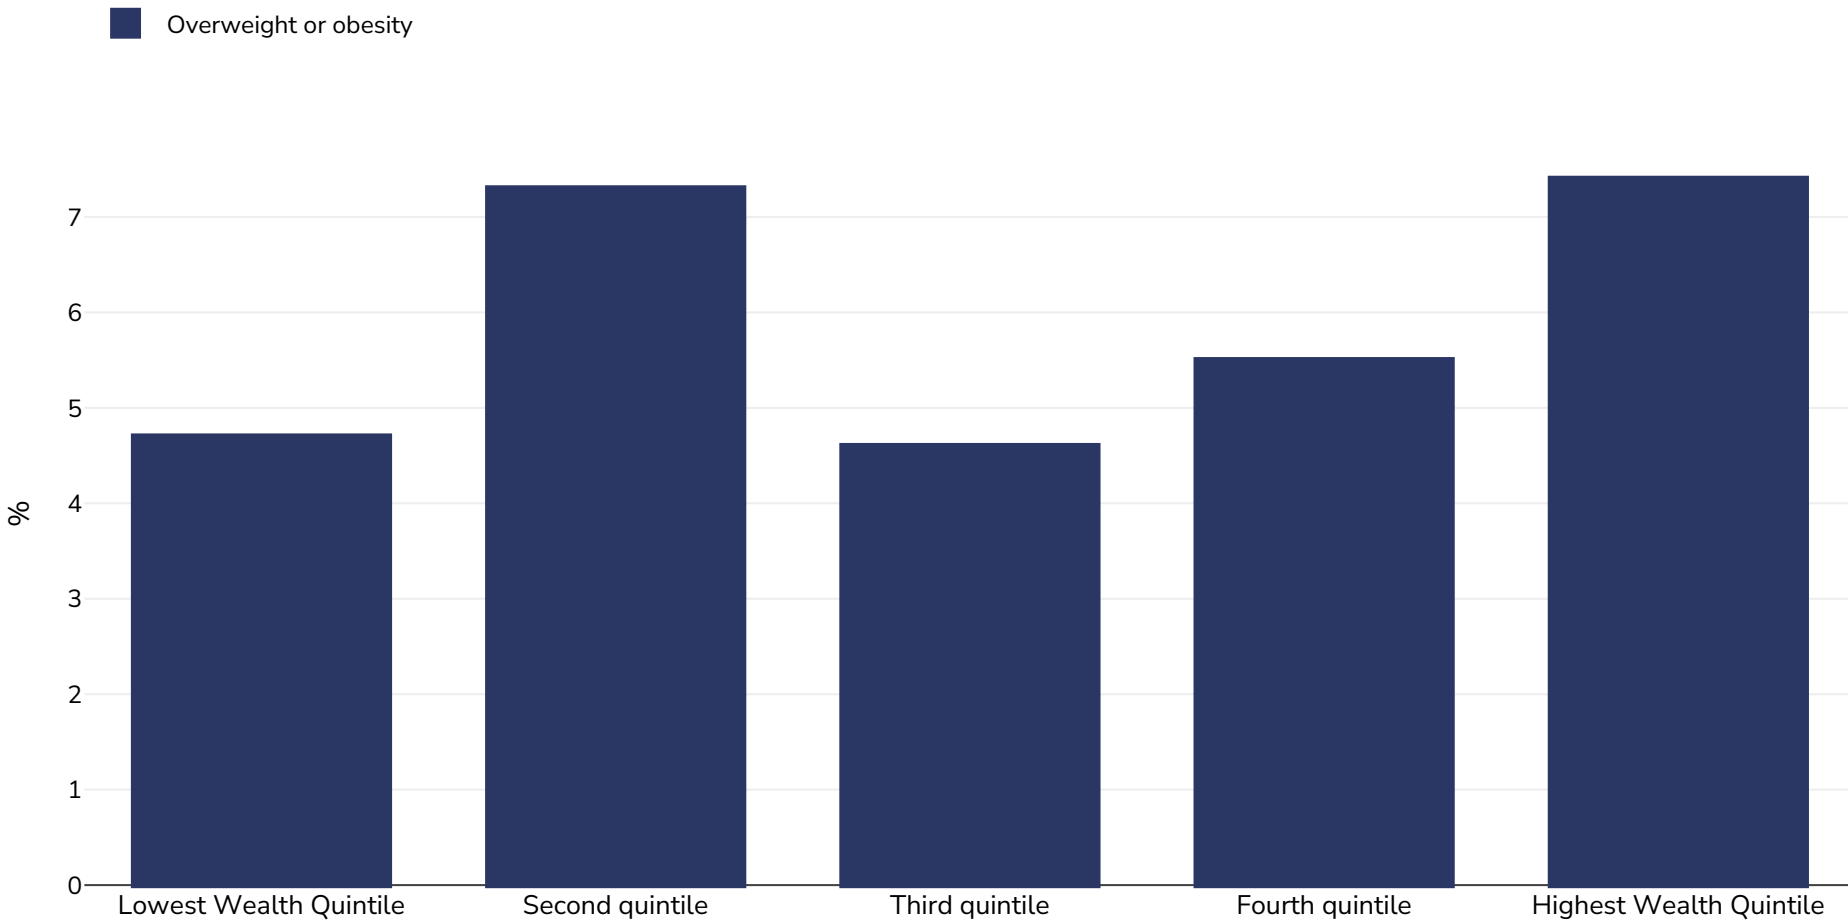

# Rwanda: Overweight/obesity by socio-economic group

Infants, 2012

**Sample size:** 4432

**References:** CFSVA: Rwanda 2012 Comprehensive Food Security and Vulnerability Analysis

**Notes:** UNICEF/WHO/World Bank Joint Child Malnutrition Estimates Expanded Database: Overweight (Survey Estimates), May 2023, New York. For more information about the methodology, please consult <https://data.unicef.org/resources/jme-2023-country-consultations/>