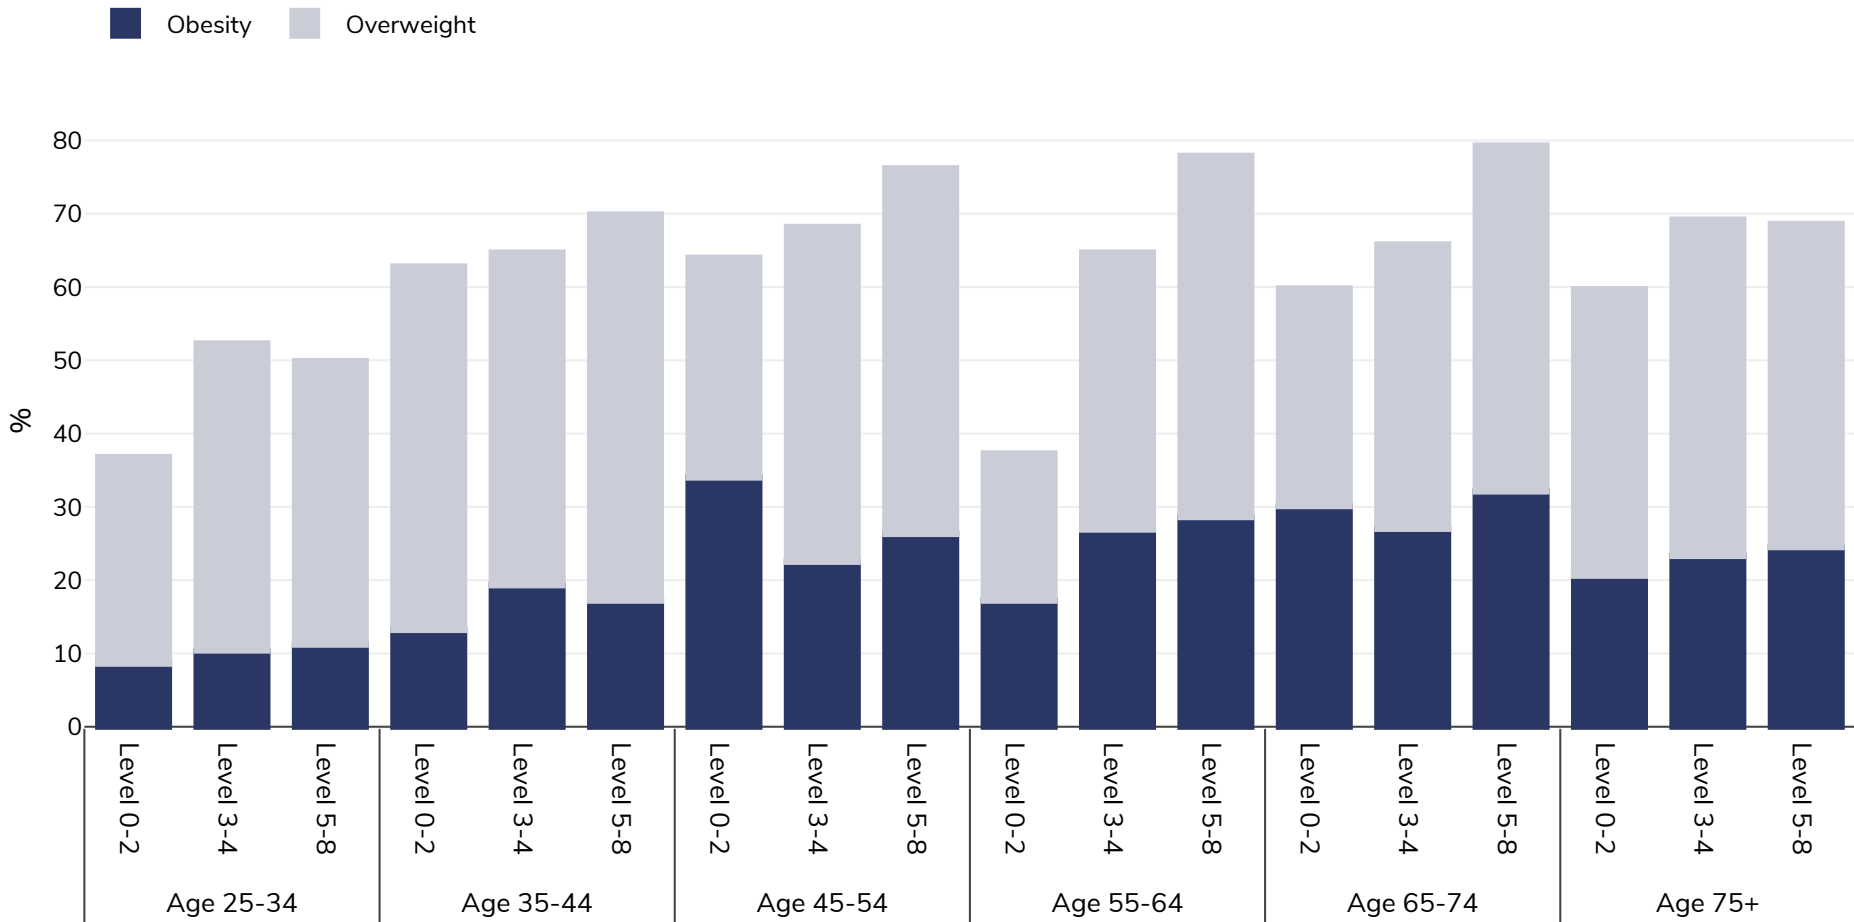

Latvia: Overweight/obesity by age and education

Men, 2019

Survey type: Self-reported

Area covered: National

References: Eurostat 2019. Available at https://appsso.eurostat.ec.europa.eu/nui/show.do?dataset=hlth_ehis_bm1e&lang=en (last accessed 09.08.21).

Notes: NB. Some age ranges missing due to insufficient data to display by age & educational status

Unless otherwise noted, overweight refers to a BMI between 25kg and 29.9kg/m², obesity refers to a BMI greater than 30kg/m².