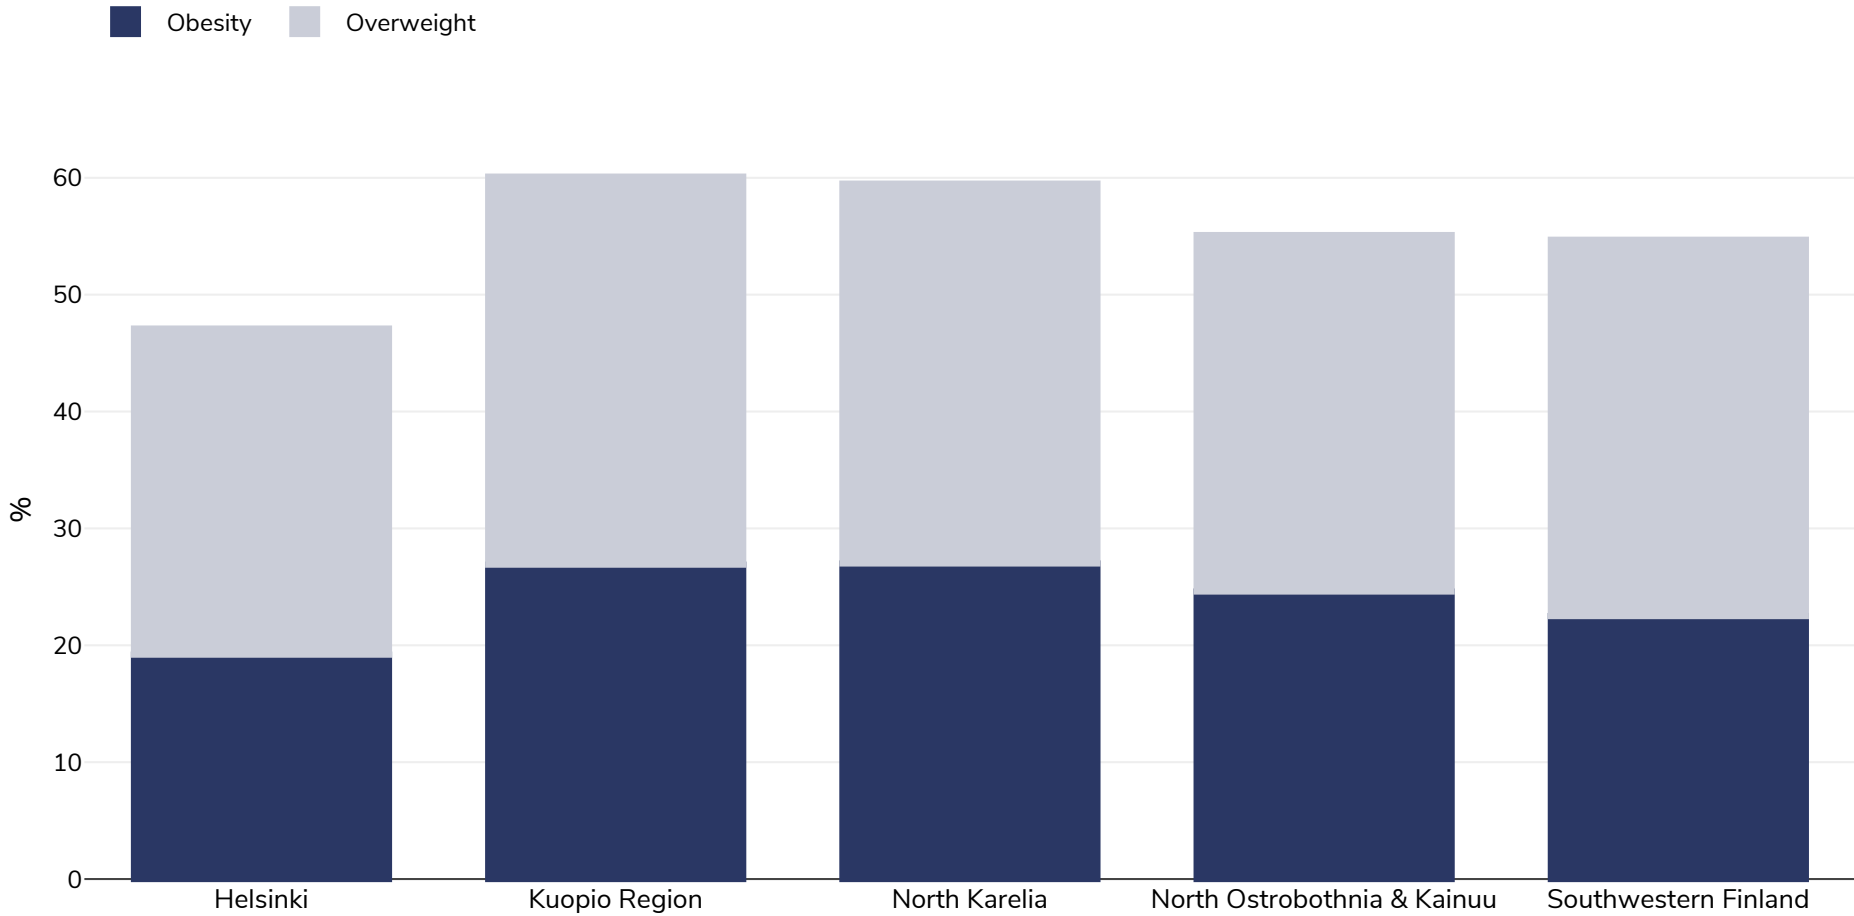

Finland: Overweight/obesity by region

Women, 2012

Survey type:	Measured
Age:	25-74
Sample size:	6424
Area covered:	National
References:	National FINRISK Study 2012 survey

Unless otherwise noted, overweight refers to a BMI between 25kg and 29.9kg/m², obesity refers to a BMI greater than 30kg/m².