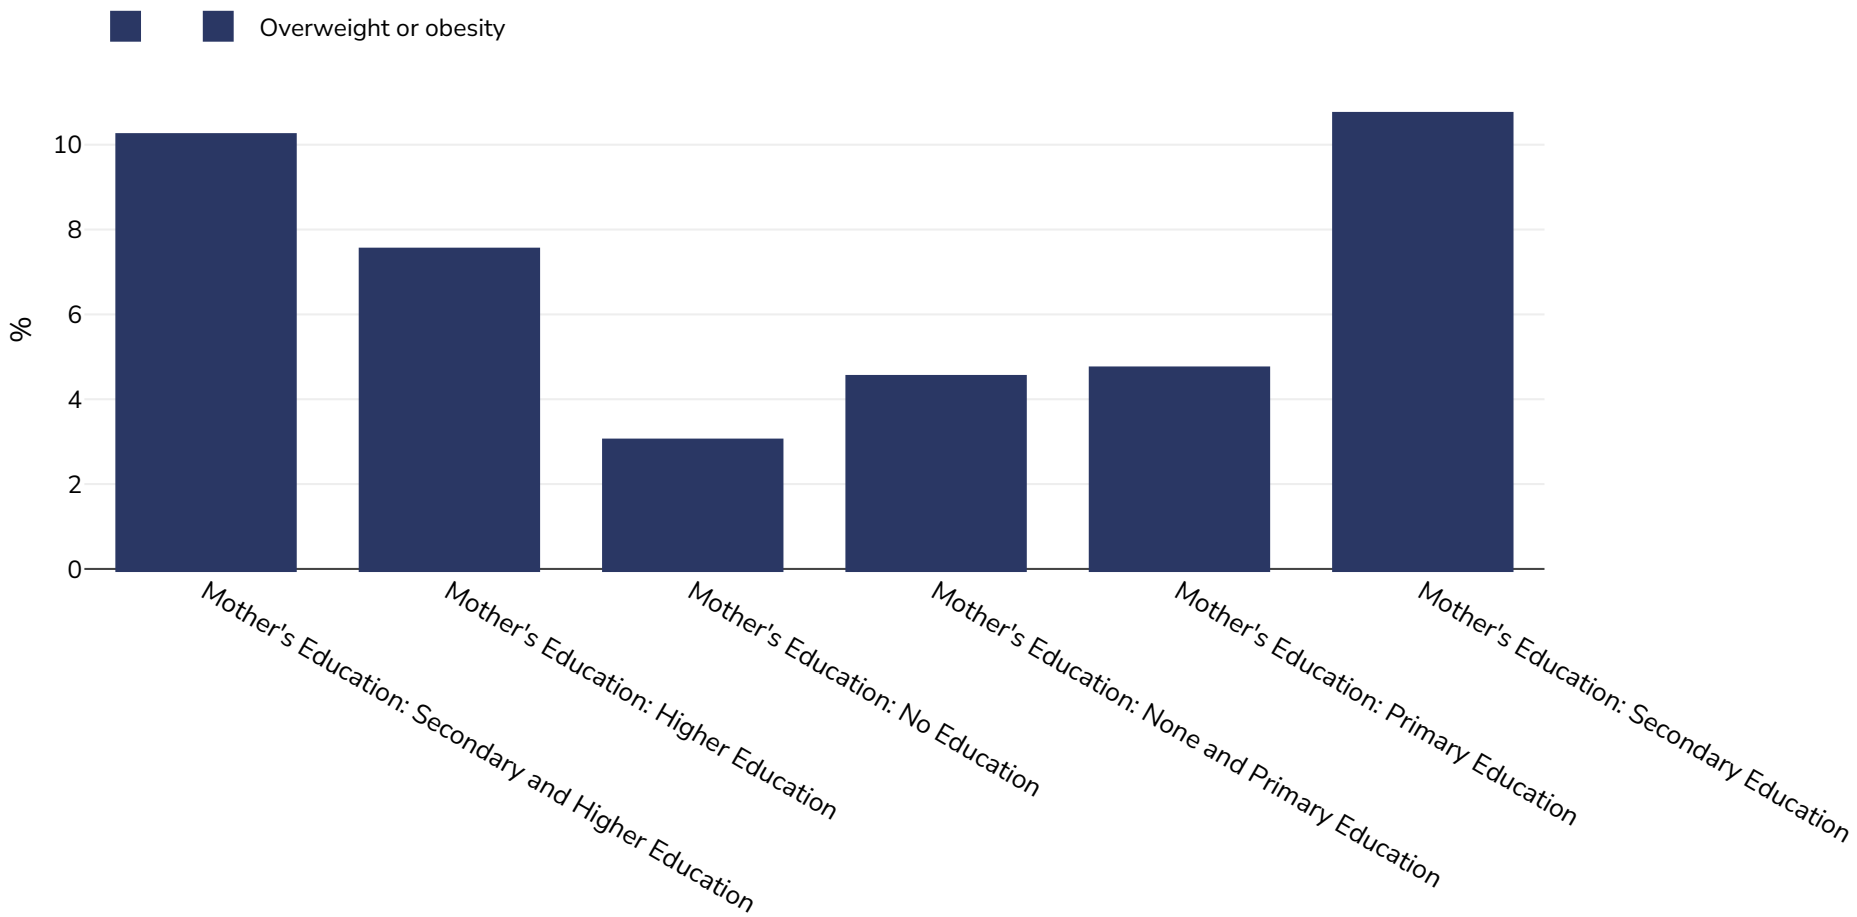

Honduras: Overweight/obesity by education

Infants, 2005-2006

Sample size:	9641
References:	DHS: Encuesta nacional de salud y demografía 2005-2006. Demographic and Health Surveys. Tegucigalpa, Honduras: SS, INE y Macro International, 2006
Notes:	UNICEF/WHO/World Bank Joint Child Malnutrition Estimates Expanded Database: Overweight (Survey Estimates), May 2023, New York. For more information about the methodology, please consult https://data.unicef.org/resources/jme-2023-country-consultations/
Definitions:	=>+SD