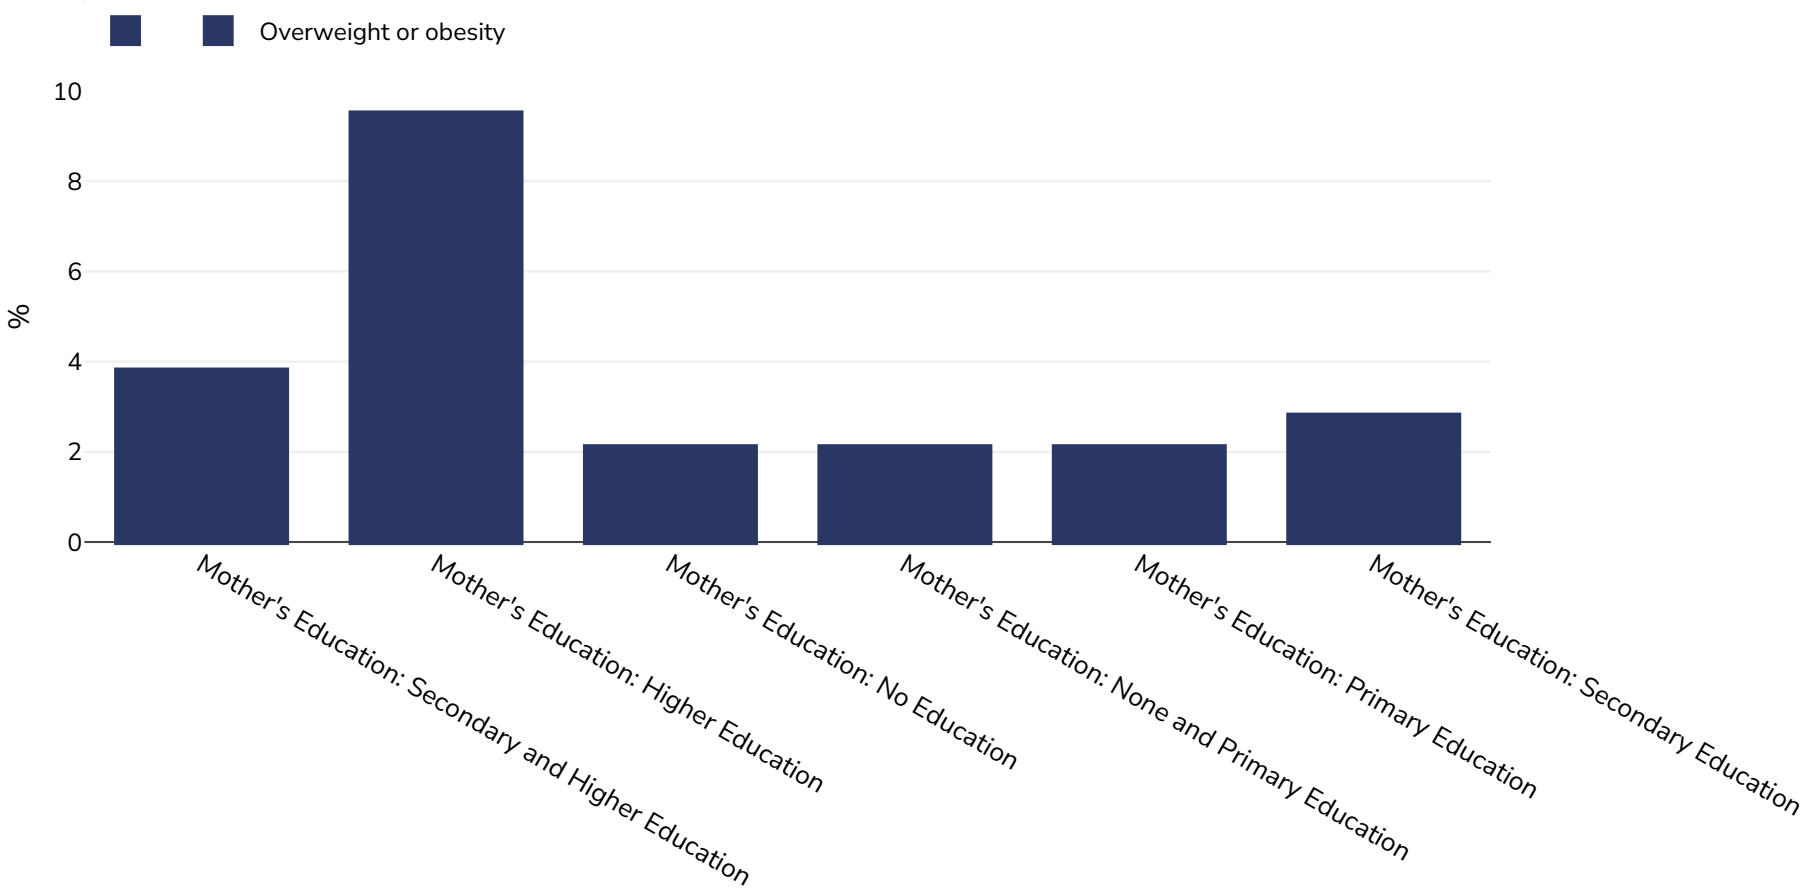

Rwanda: Overweight/obesity by education

Infants, 2018

Sample size: 1546625

References: CFSVA: Comprehensive Food Security and Vulnerability Analysis, Rwanda 2018

Notes: UNICEF/WHO/World Bank Joint Child Malnutrition Estimates Expanded Database: Overweight (Survey Estimates), May 2023, New York. For more information about the methodology, please consult <https://data.unicef.org/resources/jme-2023-country-consultations/>

Definitions: =>+SD