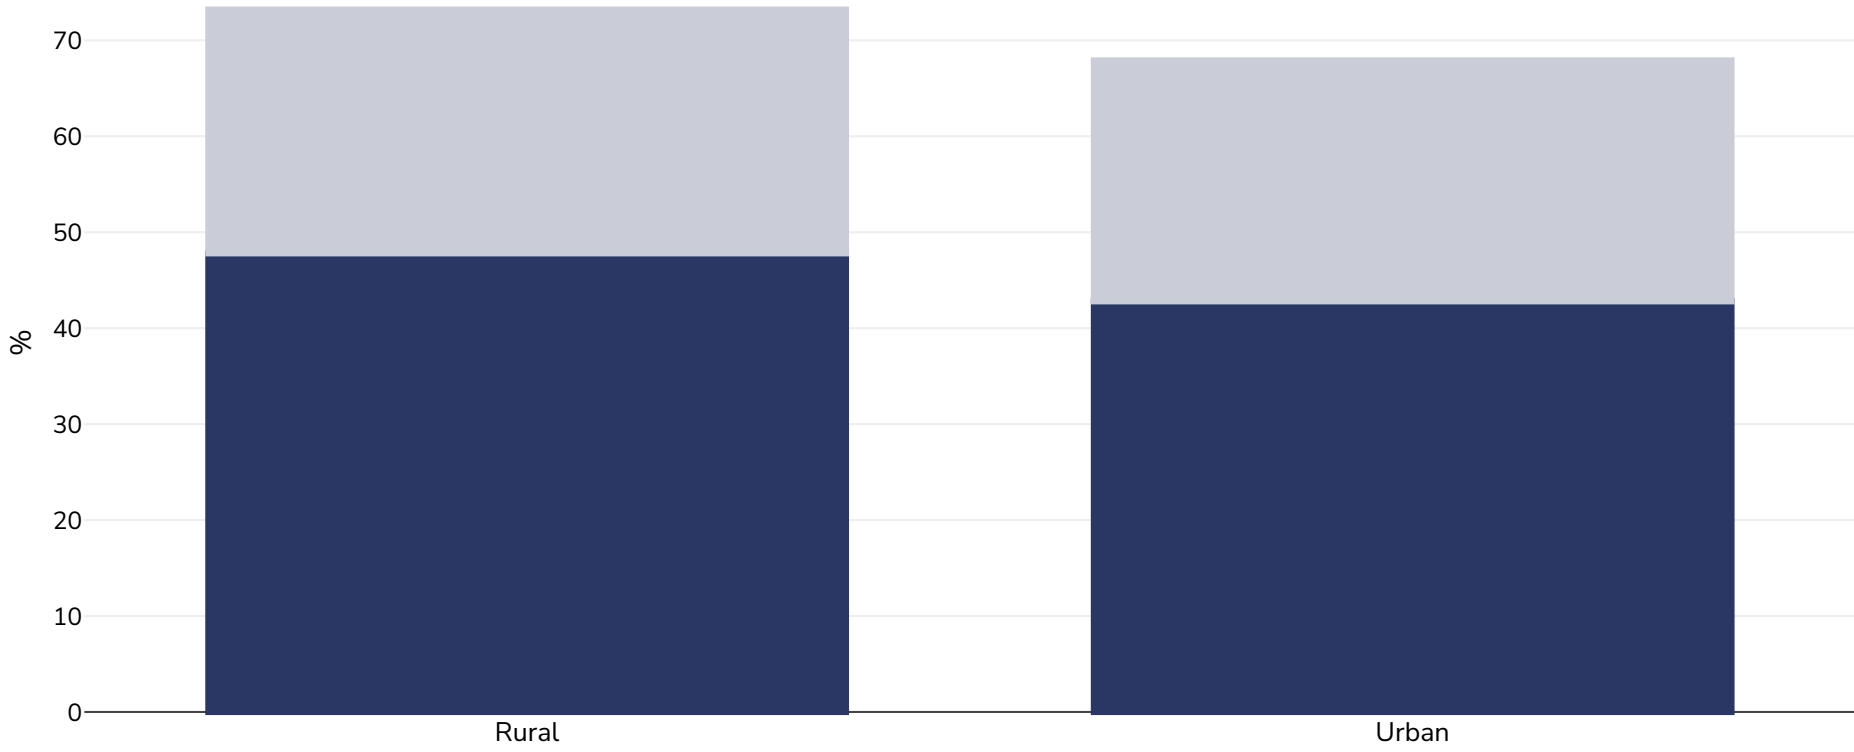

# Fiji: Overweight/obesity by region

Women, 2021

■ Obesity   ■ Overweight

Survey type:	Measured
Age:	15-49
Sample size:	4798

References: Fiji Bureau of Statistics. 2022. Fiji Multiple Indicator Cluster Survey 2021, Survey Findings Report. Suva, Fiji: Fiji Bureau of Statistics.  
*Unless otherwise noted, overweight refers to a BMI between 25kg and 29.9kg/m<sup>2</sup>, obesity refers to a BMI greater than 30kg/m<sup>2</sup>.*