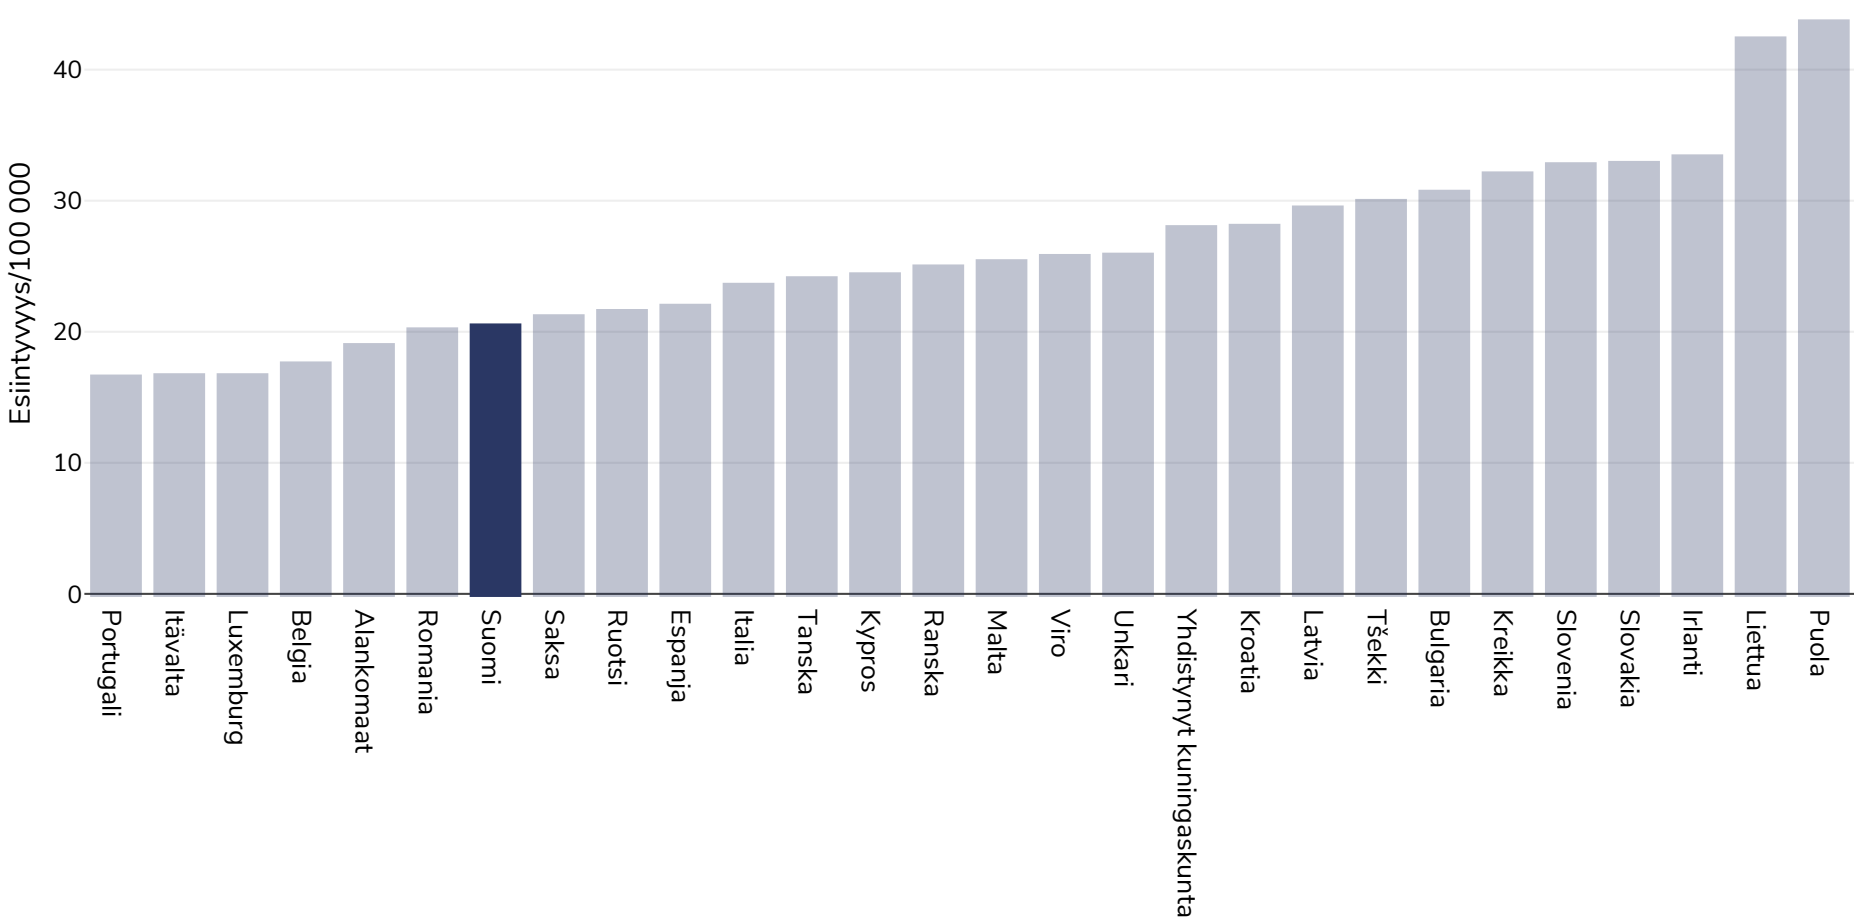

# Suomi: Cancer of the uterus

Naiset, 2020

**Ikä:** 20+

**Peittoalue:** Kansallinen

**Viitteet:** Ferlay J, Ervik M, Lam F, Colombet M, Mery L, Piñeros M, Znaor A, Soerjomataram I, Bray F (2020). Global Cancer Observatory: Cancer Today. Lyon, France: International Agency for Research on Cancer. Available from: <https://gco.iarc.fr/today>, accessed 10.01.2135