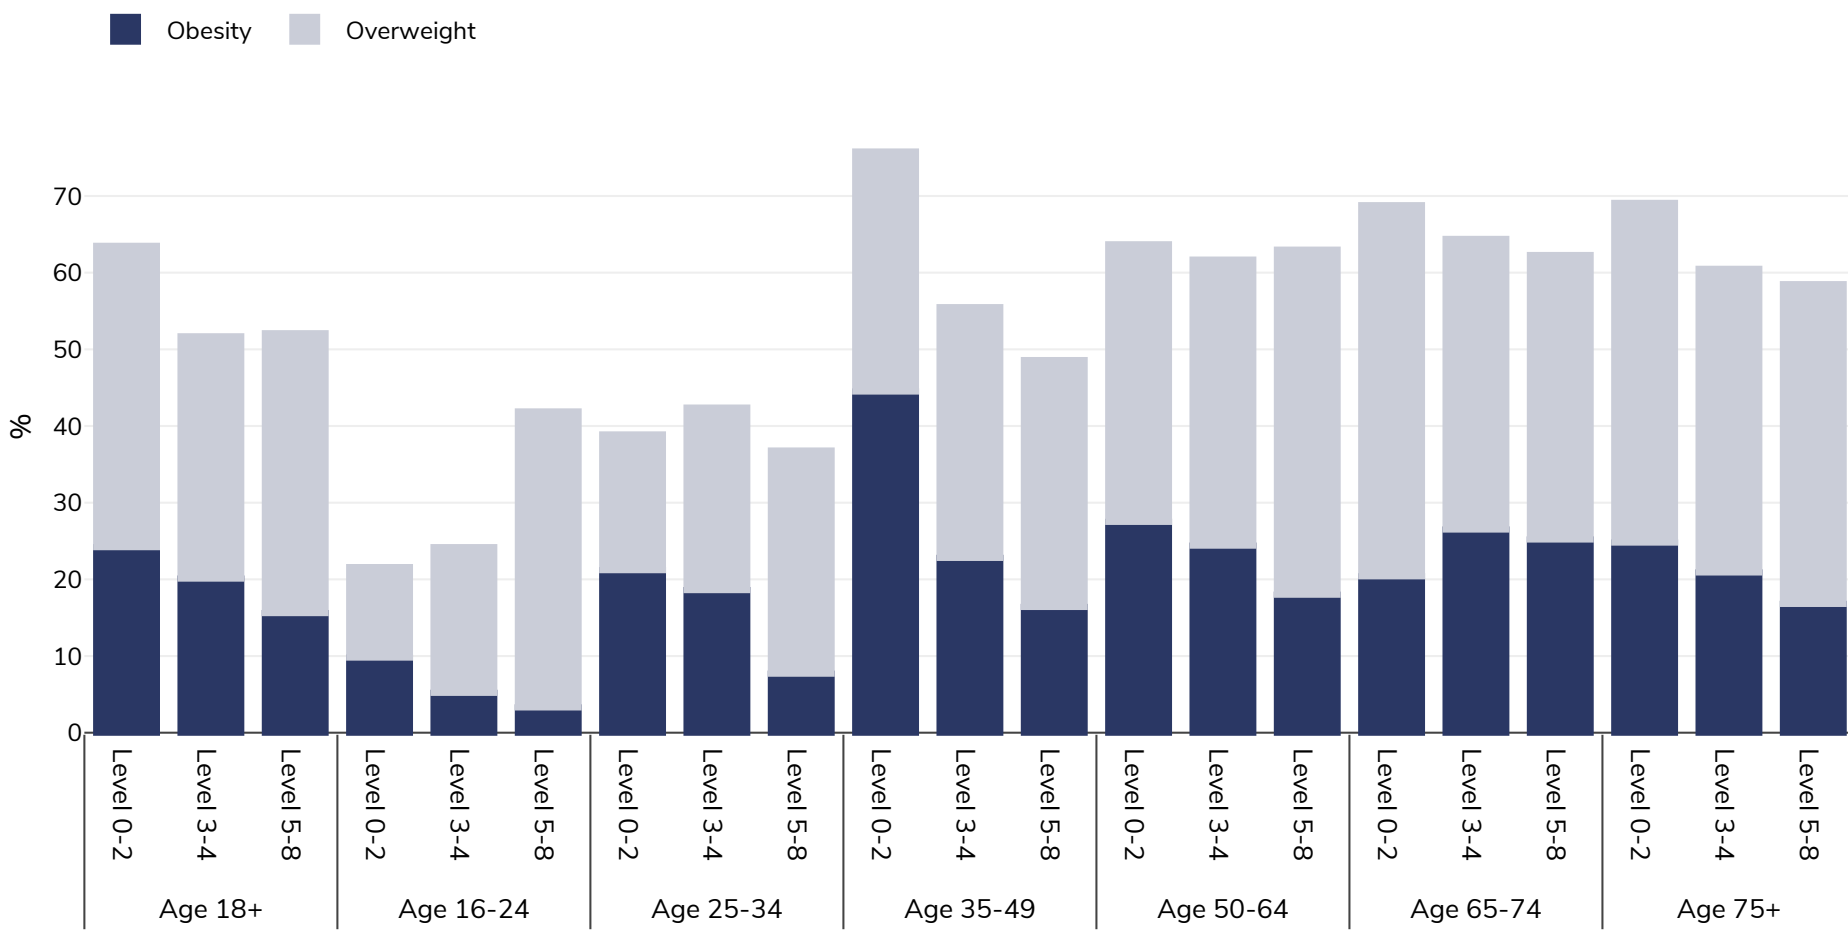

Finland: Overweight/obesity by age and education

Women, 2017

Survey type: Self-reported

Area covered: National

References: 2017 - Education EUROSTAT Database http://appsso.eurostat.ec.europa.eu/nui/show.do?dataset=ilc_hch10&lang=en (last accessed 25.08.20)

Unless otherwise noted, overweight refers to a BMI between 25kg and 29.9kg/m², obesity refers to a BMI greater than 30kg/m².