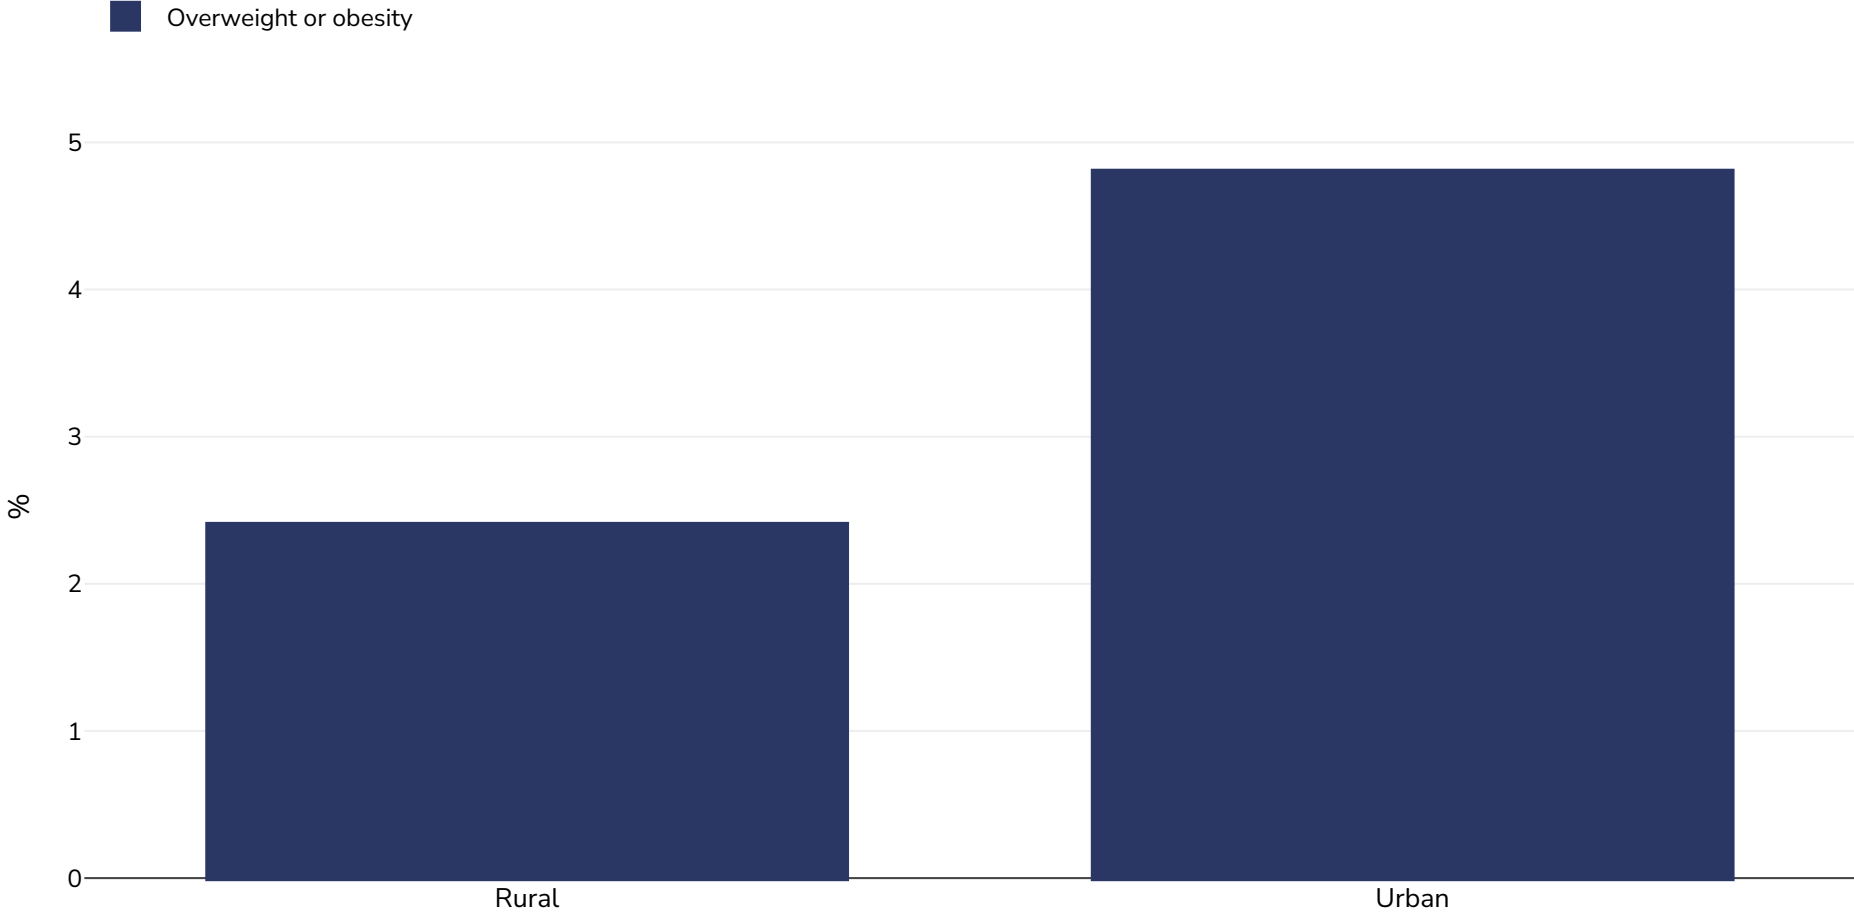

Senegal: Overweight/obesity by region

Infants, 2000

Sample size:	1236182
References:	MICS: Rapport de l'enquête sur les objectifs de la fin de decennie sur l'enfance (MICS-II-2000). Dakar, Senegal, Novembre 2000
Notes:	UNICEF/WHO/World Bank Joint Child Malnutrition Estimates Expanded Database: Overweight (Survey Estimates), May 2023, New York. For more information about the methodology, please consult https://data.unicef.org/resources/jme-2023-country-consultations/
Definitions:	=>+SD