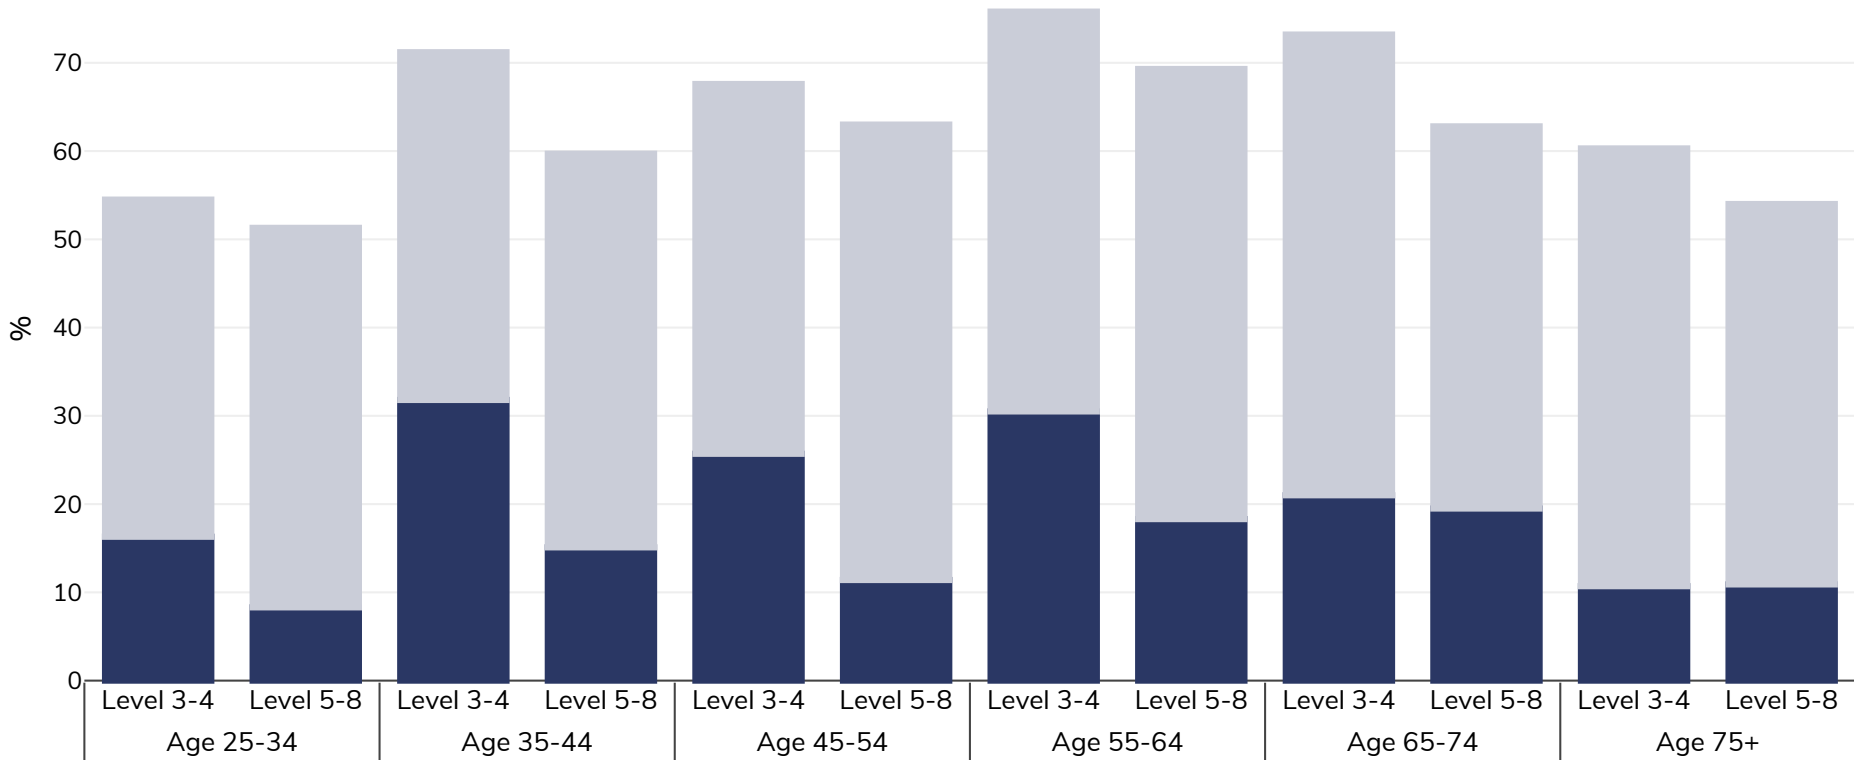

# Finland: Overweight/obesity by age and education

Men, 2019

■ Obesity ■ Overweight

Survey type: Self-reported

Area covered: National

References: Eurostat 2019. Available at [https://appsso.eurostat.ec.europa.eu/nui/show.do?dataset=hlth\\_ehis\\_bm1e&lang=en](https://appsso.eurostat.ec.europa.eu/nui/show.do?dataset=hlth_ehis_bm1e&lang=en) (last accessed 09.08.21).

Notes: NB. Some age ranges missing due to insufficient data to display by age & educational status. No data for those in 0-2 educational category

Unless otherwise noted, overweight refers to a BMI between 25kg and 29.9kg/m<sup>2</sup>, obesity refers to a BMI greater than 30kg/m<sup>2</sup>.