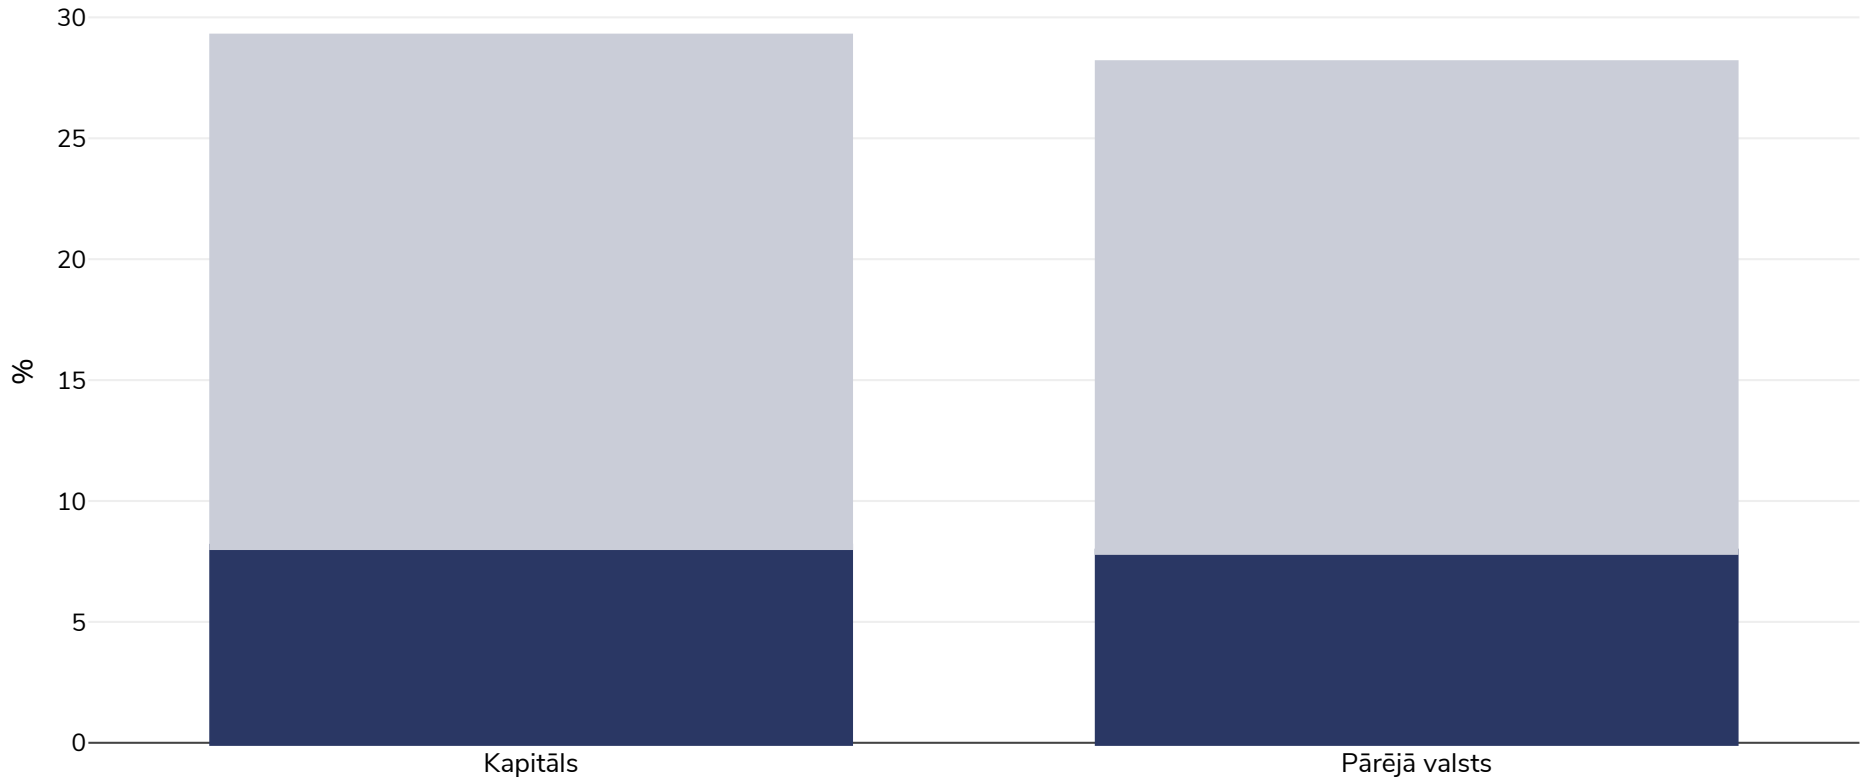

Gvatemala: Overweight/obesity by region

Meitenes, 2015

■ Aptaukošanās ■ Liekais svars

| | |
|--|---|
| Apsekojuma veids: | Pašu ziņojums |
| Vecums: | 13-17 |
| Izlases lielums: | 4374 |
| Aptvertā teritorija: | Valsts |
| Atsauces: | World Health Organization. Global school-based student health survey (GSHS). Available from: https://www.who.int/ncds/surveillance/gshs/factsheets/en/ . [Accessed 20 February 2019]. |
| Piezīmes (pieejamas tikai angļu valodā): | WHO cut-offs used and based on Self-reported data. |
| Cutoffs: | WHO |