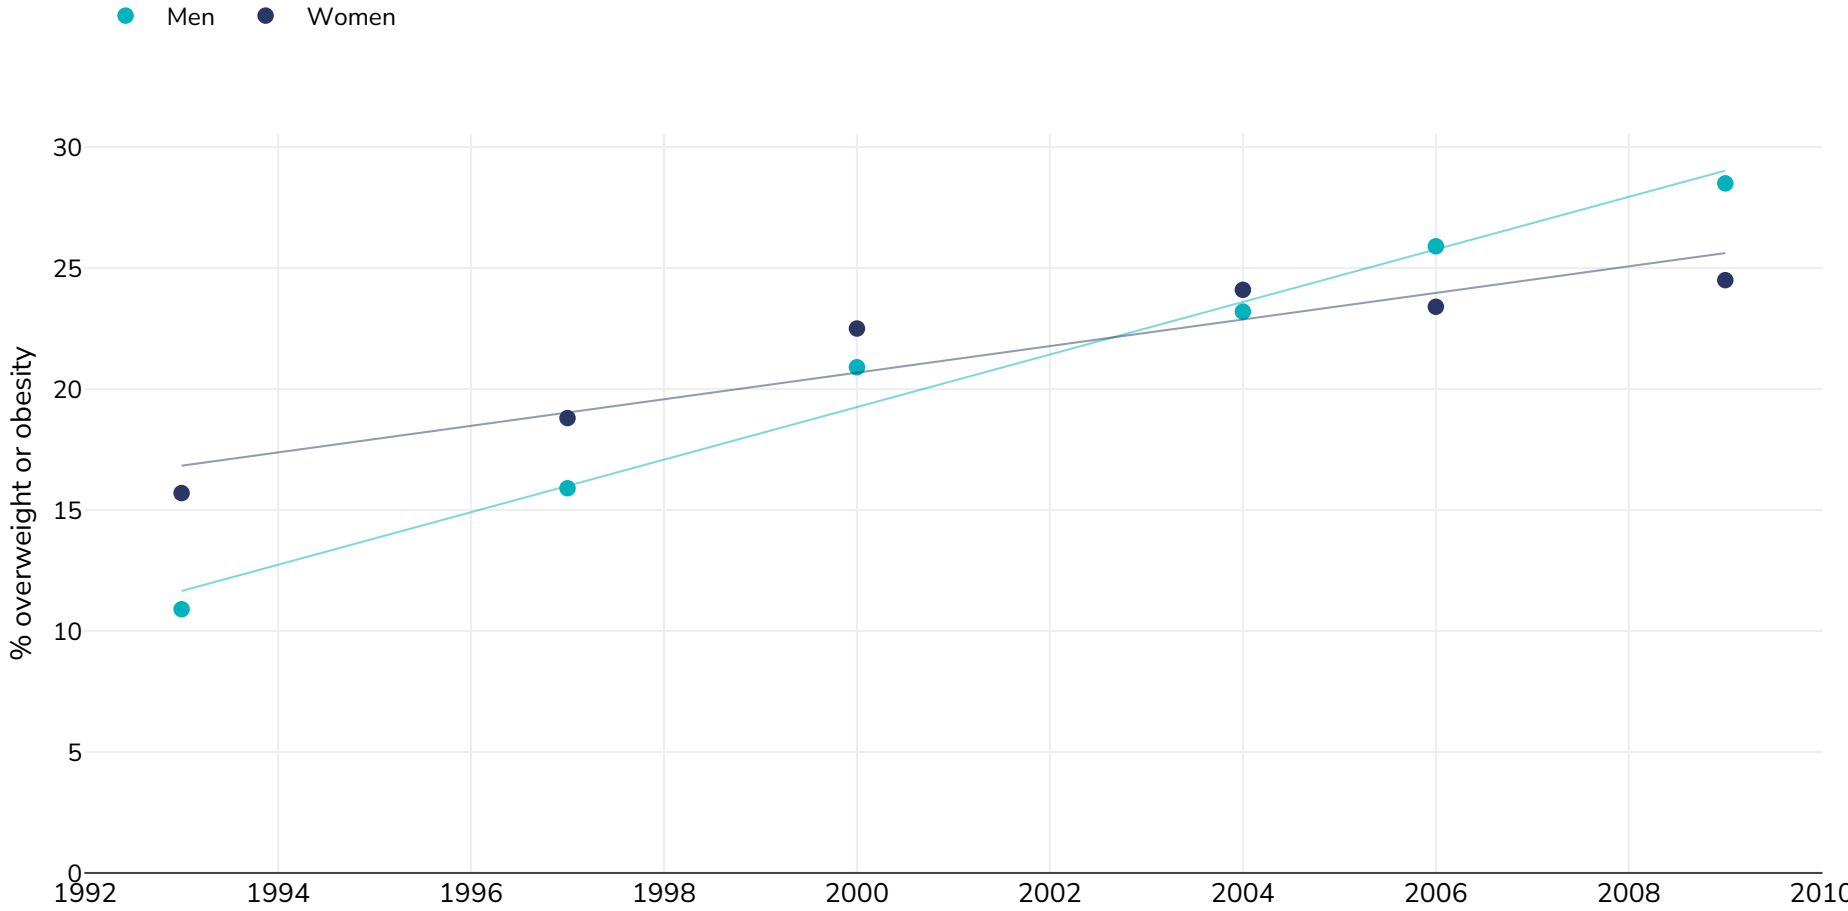

# China: % Adults living with overweight or obesity in China 1993-2009

Survey type: Measured

References: For full details of references visit <https://data.worldobesity.org/>

Unless otherwise noted, overweight refers to a BMI between 25kg and 29.9kg/m<sup>2</sup>, obesity refers to a BMI greater than 30kg/m<sup>2</sup>.

Different methodologies may have been used to collect this data and so data from different surveys may not be strictly comparable. Please check with original data sources for methodologies used.