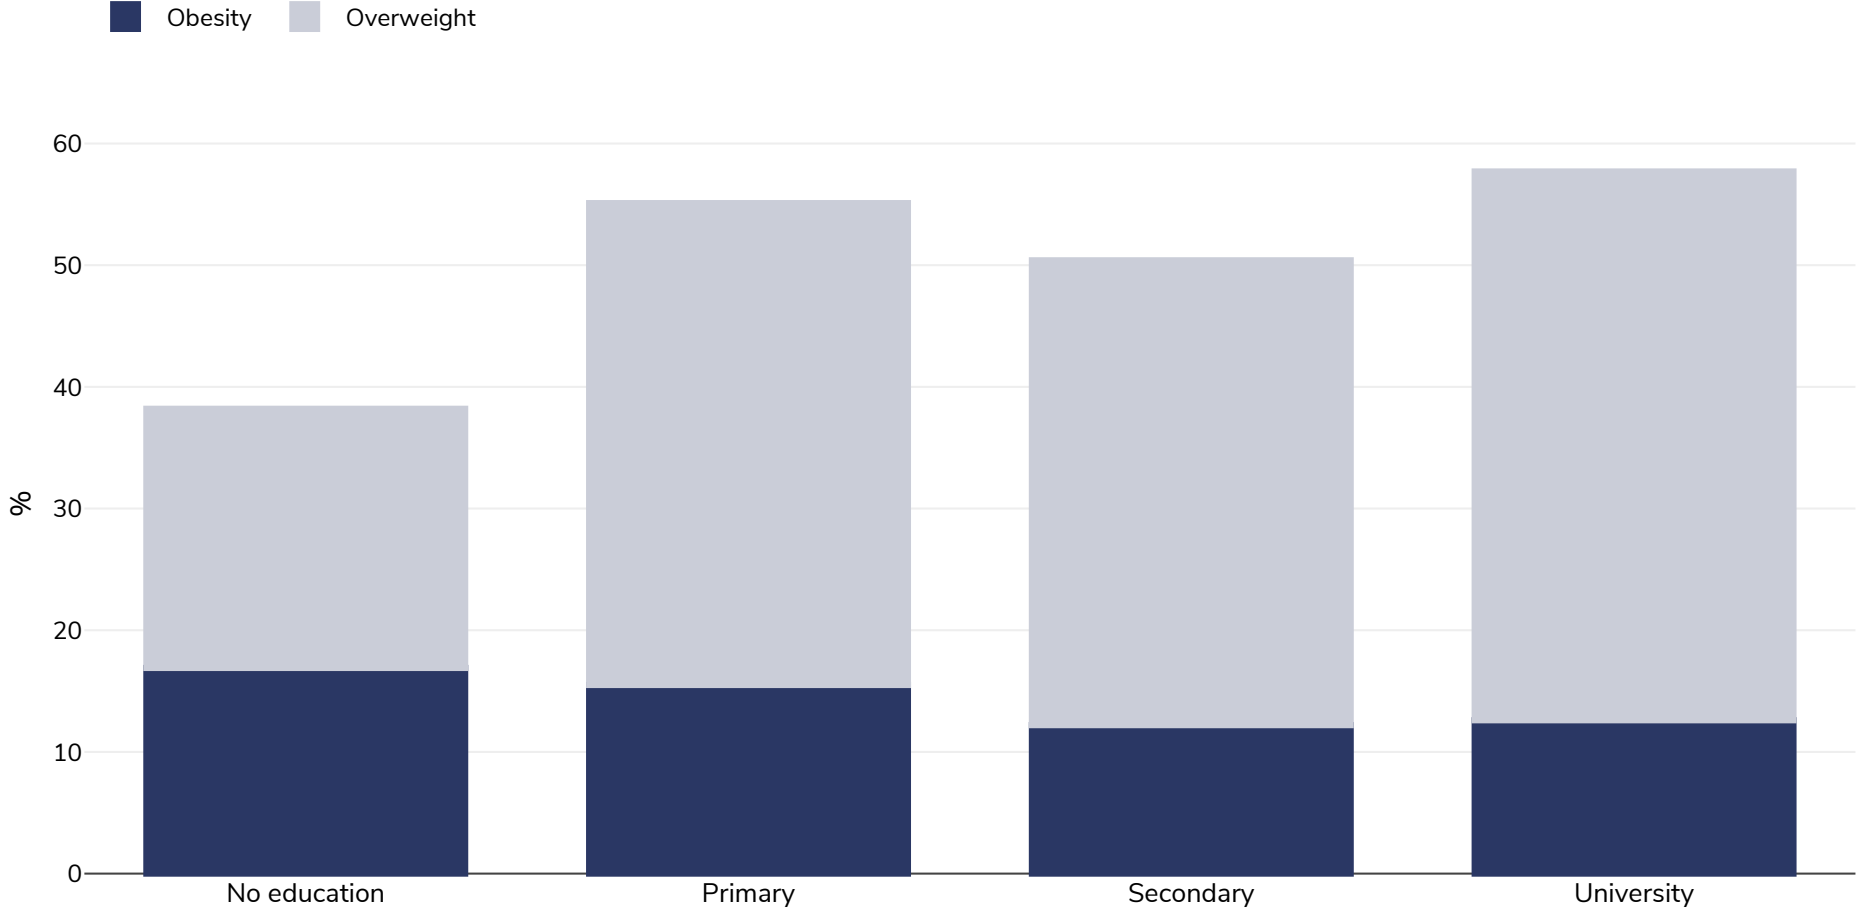

Albania: Overweight/obesity by education

Men, 2017-2018

Survey type:	Measured
Age:	15-49
Sample size:	20053
Area covered:	National

References: Institute of Statistics, Institute of Public Health, and ICF. 2018. Albania Demographic and Health Survey 2017-18. Tirana, Albania: Institute of Statistics, Institute of Public Health, and ICF. <https://dhsprogram.com/pubs/pdf/FR348/FR348.pdf>

Unless otherwise noted, overweight refers to a BMI between 25kg and 29.9kg/m², obesity refers to a BMI greater than 30kg/m².