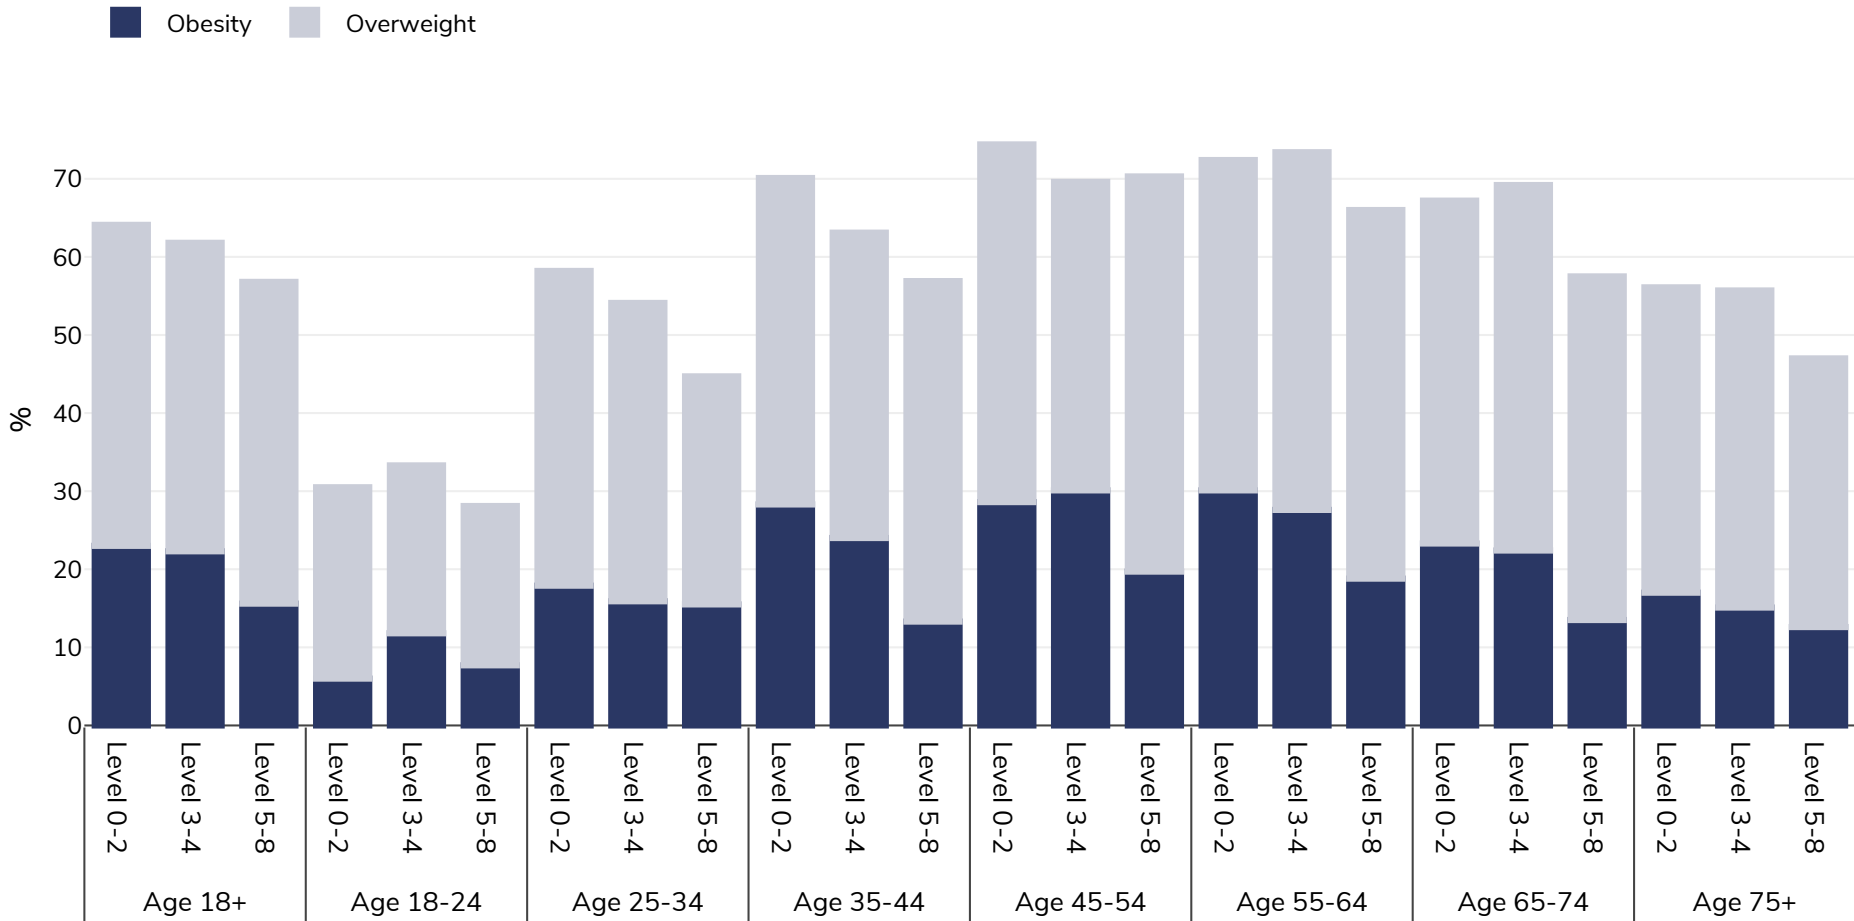

United Kingdom: Overweight/obesity by age and education

Men, 2014

Survey type: Self-reported

Area covered: National

References: 2014 Eurostat Database: http://appsso.eurostat.ec.europa.eu/nui/show.do?dataset=hlth_ehis_bm1e&lang=en (last accessed 25.08.20)

Unless otherwise noted, overweight refers to a BMI between 25kg and 29.9kg/m², obesity refers to a BMI greater than 30kg/m².