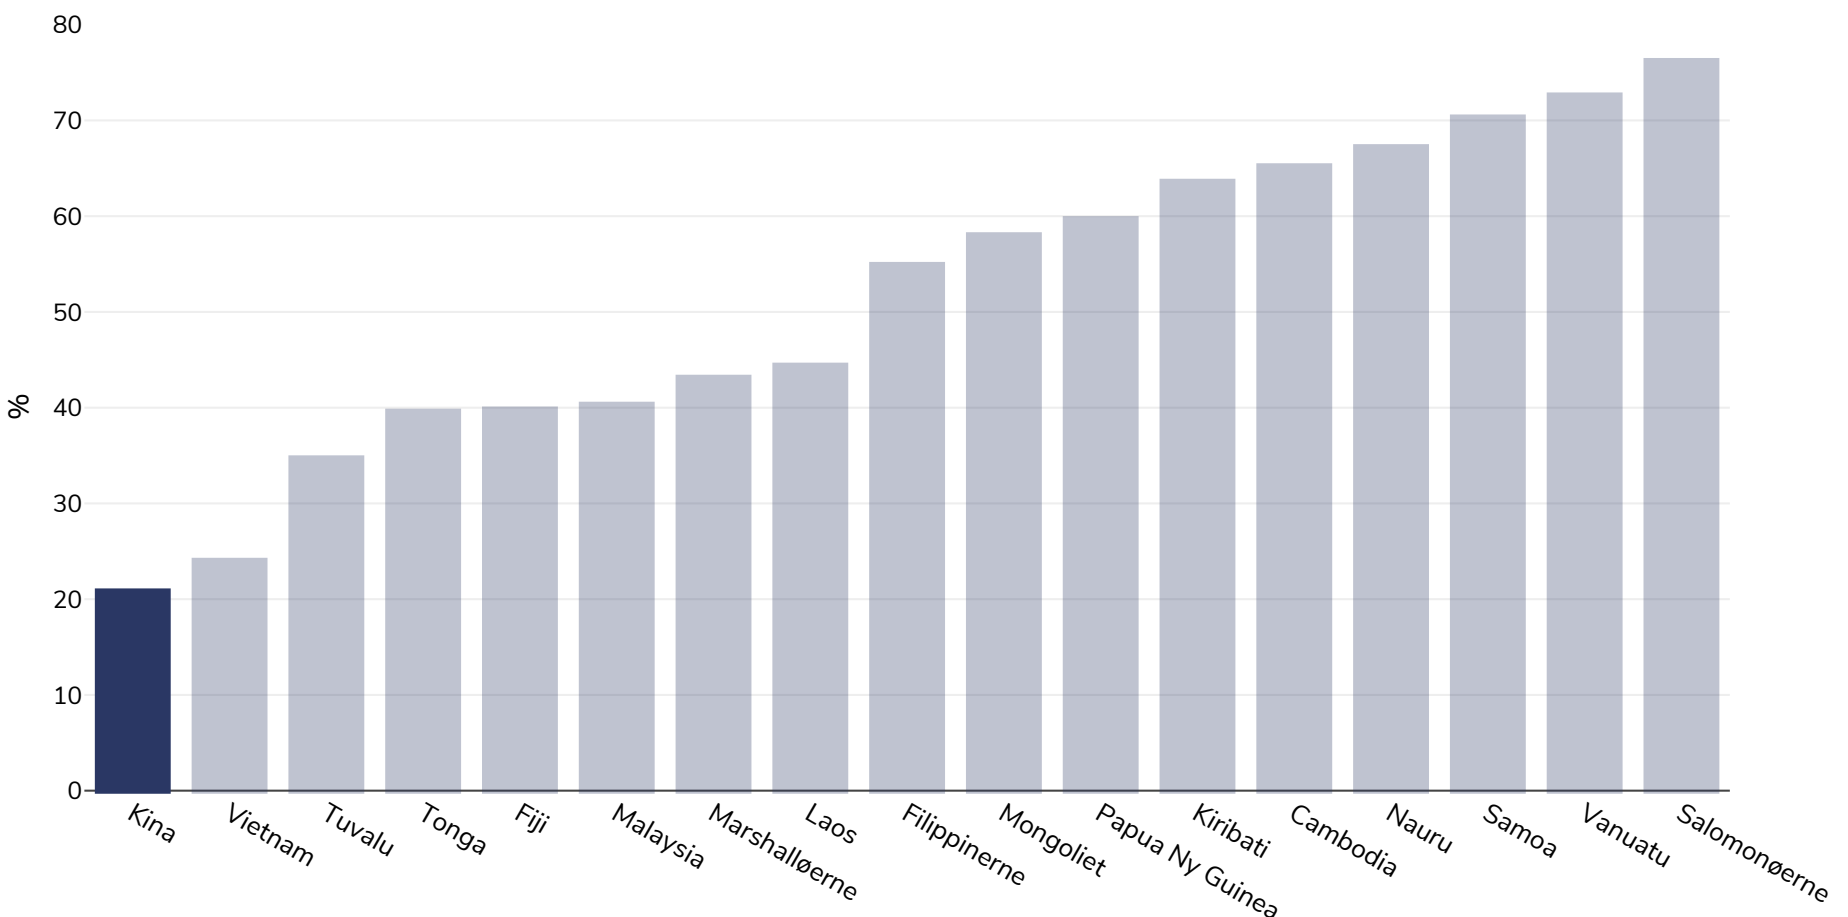

Kina: % Infants exclusively breastfed 0-5 months

Børn, 2004-2020

Area covered: National

Referencer: China National Nutrition and Health Survey, 2013

Noter (kun tilgængelige på engelsk): See UNICEF website for further survey information. Available at : <https://data.unicef.org/resources/dataset/infant-young-child-feeding/> (last accessed 28.9.21) Citation: United Nations Children’s Fund, Division of Data, Analysis, Planning and Monitoring (2021). Global UNICEF Global Databases: Infant and Young Child Feeding: Exclusive breastfeeding, New York, September 2021.

Definitioner (kun tilgængelig på engelsk): % exclusively breastfed 0-5 months