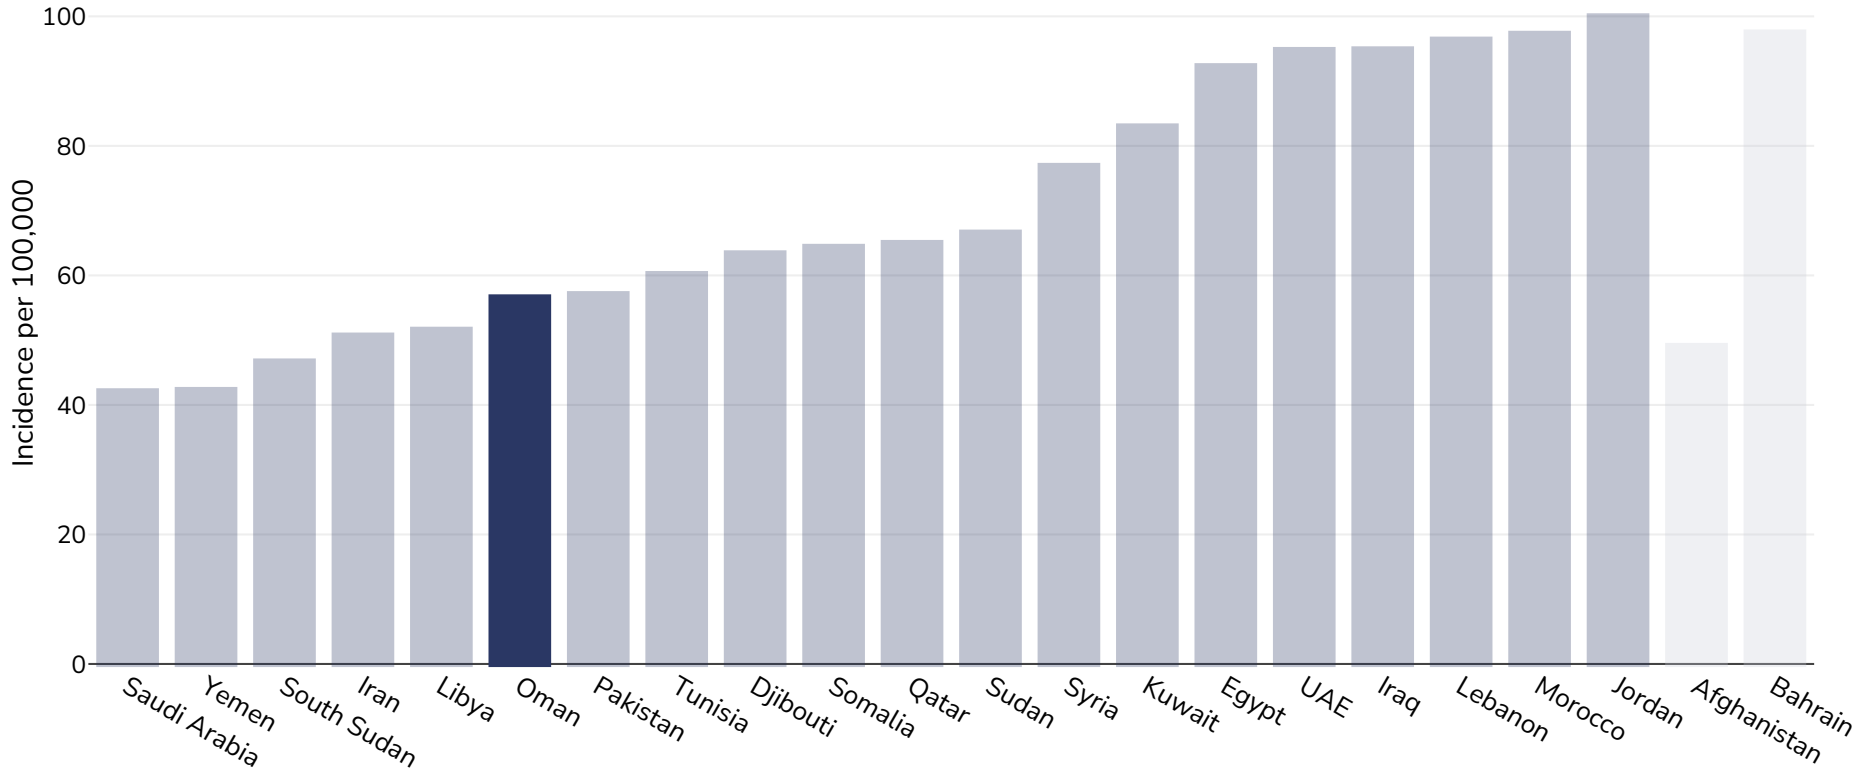

Oman: Breast cancer

Women, 2022

Age 20 Age 20+

Area covered: National

References: Ferlay J, Ervik M, Lam F, Laversanne M, Colombet M, Mery L, Piñeros M, Znaor A, Soerjomataram I, Bray F (2024). Global Cancer Observatory: Cancer Today. Lyon, France: International Agency for Research on Cancer. Available from: <https://gco.iarc.who.int/today>, accessed [16.07.24]

Definitions: Incidence per 100,000