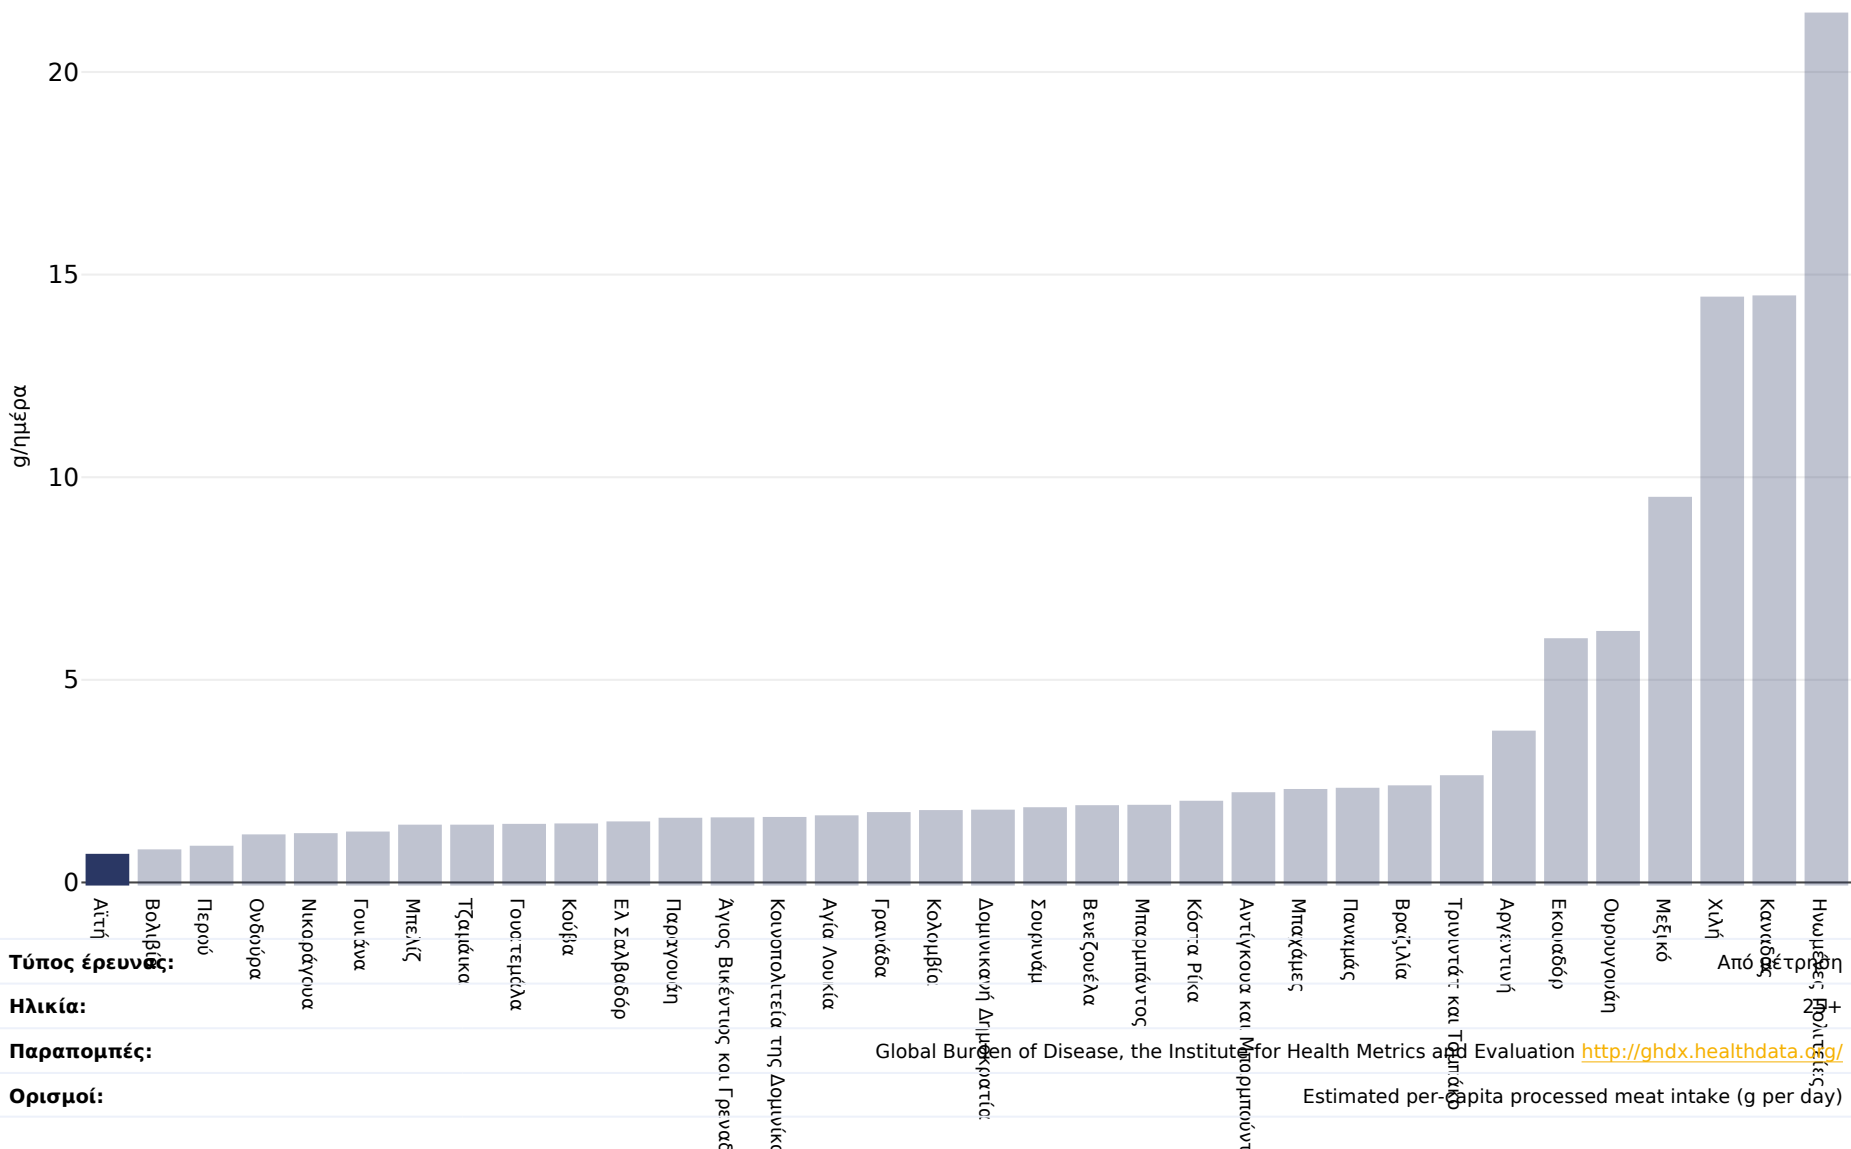

Αϊτή: Estimated per-capita processed meat intake

Ενήλικες, 2017

Τύπος έρευνας:
Ηλικία:
Παραπομπές:
Ορισμοί:

Global Burden of Disease, the Institute for Health Metrics and Evaluation <http://ghdx.healthdata.org/>
 Estimated per-capita processed meat intake (g per day)