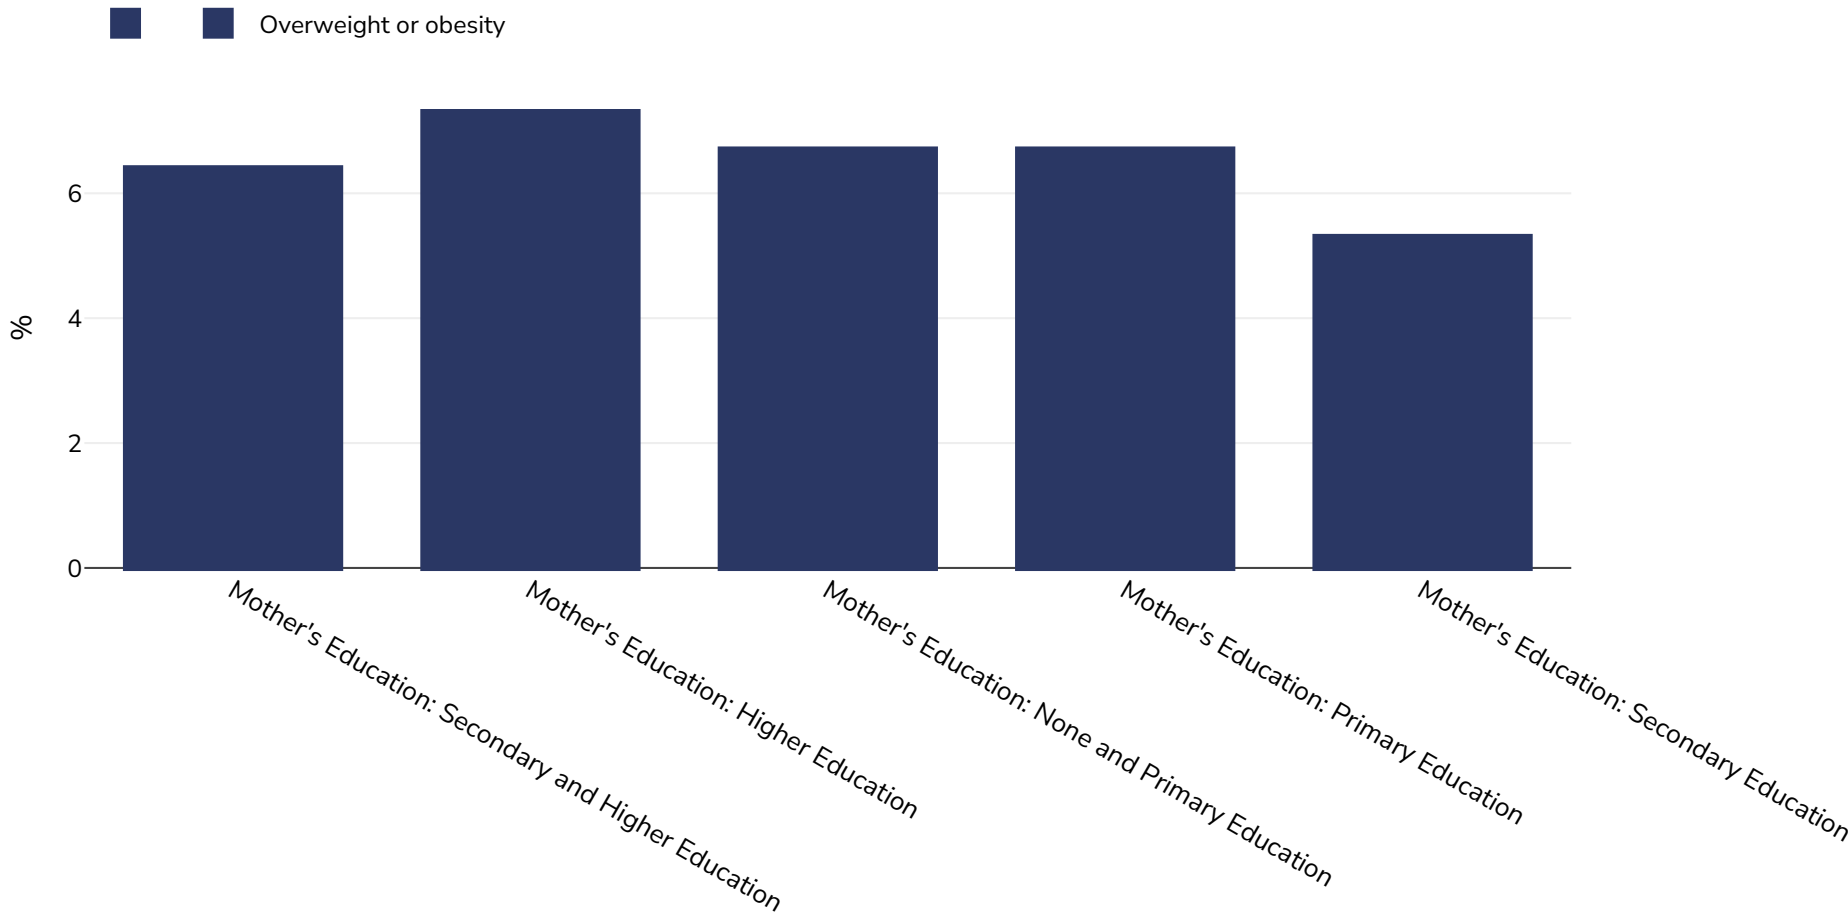

Mexico: Overweight/obesity by education

Infants, 2005-2006

Sample size: 23488064

References: Other: Encuesta Nacional sobre Niveles de Vida de los Hogares (ENNViH), MxFLS-2, 2005-2006

Notes: UNICEF/WHO/World Bank Joint Child Malnutrition Estimates Expanded Database: Overweight (Survey Estimates), May 2023, New York. For more information about the methodology, please consult <https://data.unicef.org/resources/jme-2023-country-consultations/>

Definitions: =>+SD