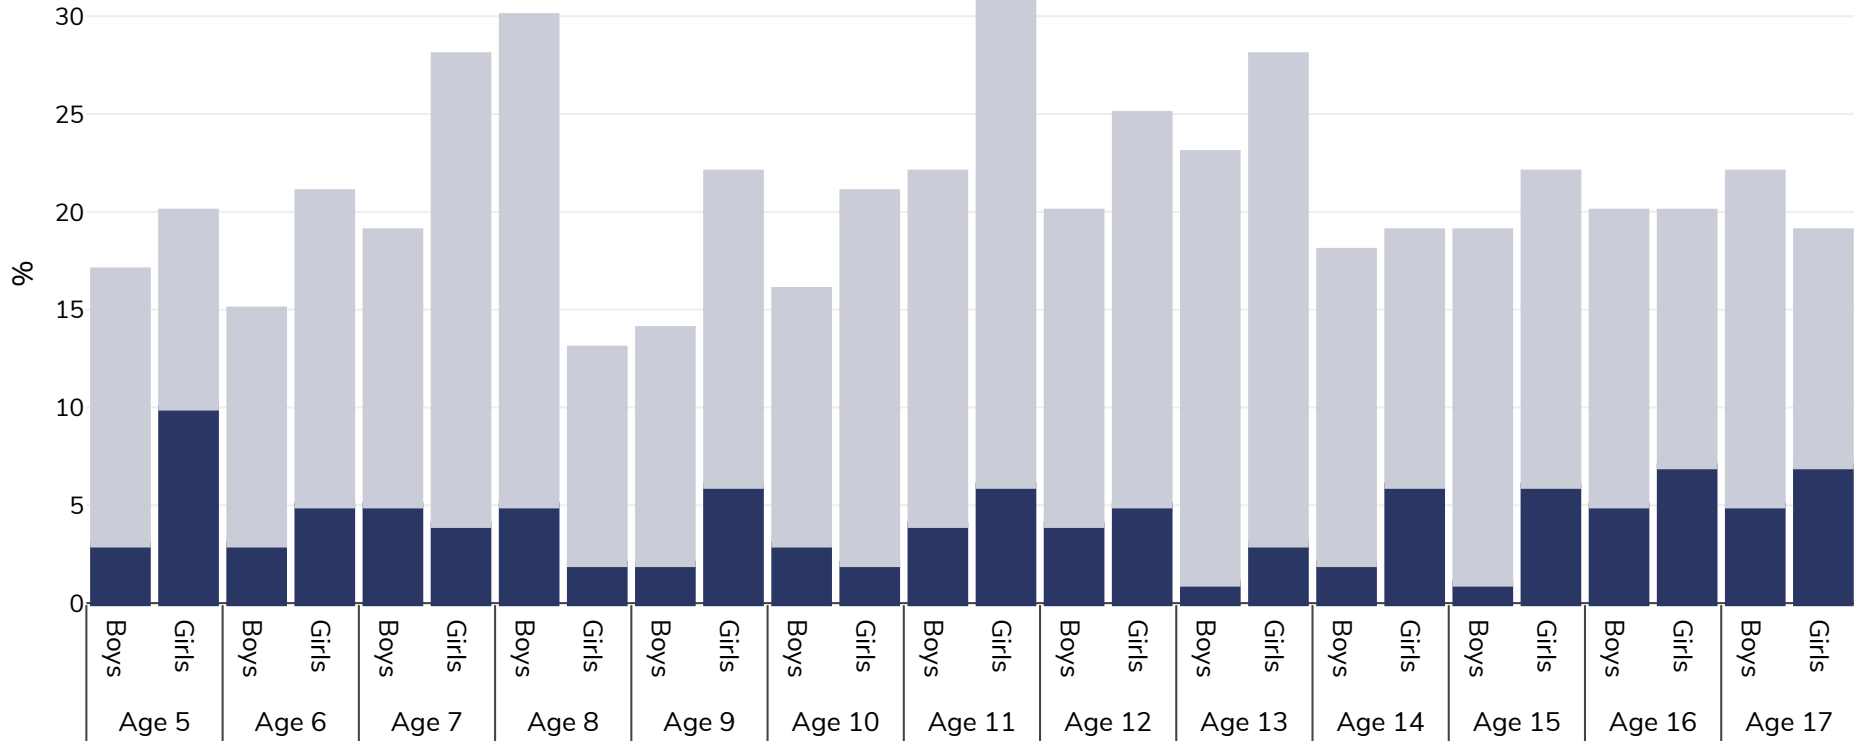

England: Overweight/obesity by age

Children, 1998

■ Obesity ■ Overweight

Survey type: Measured

Area covered: National

References: Health Survey for England 1998. Data re-analysed by the IOTF

Cutoffs: IOTF