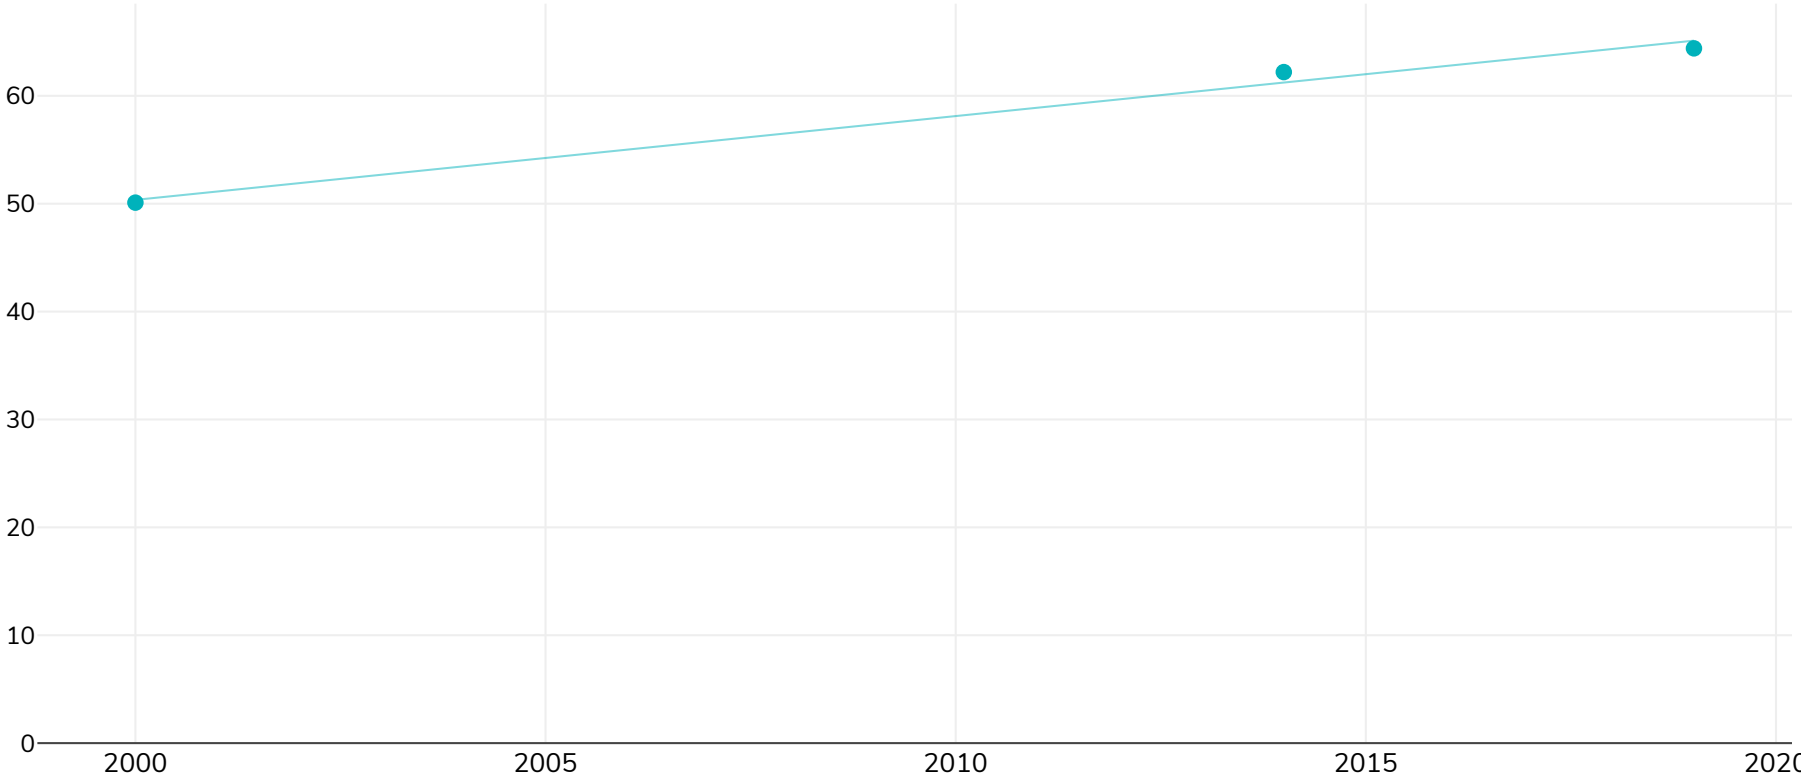

Bulgaria: % Adults living with overweight or obesity, 2000-2019

Men

● Overweight or obesity

Survey type: Self-reported

References: For full details of references visit <https://data.worldobesity.org/>

Different methodologies may have been used to collect this data and so data from different surveys may not be strictly comparable. Please check with original data sources for methodologies used.