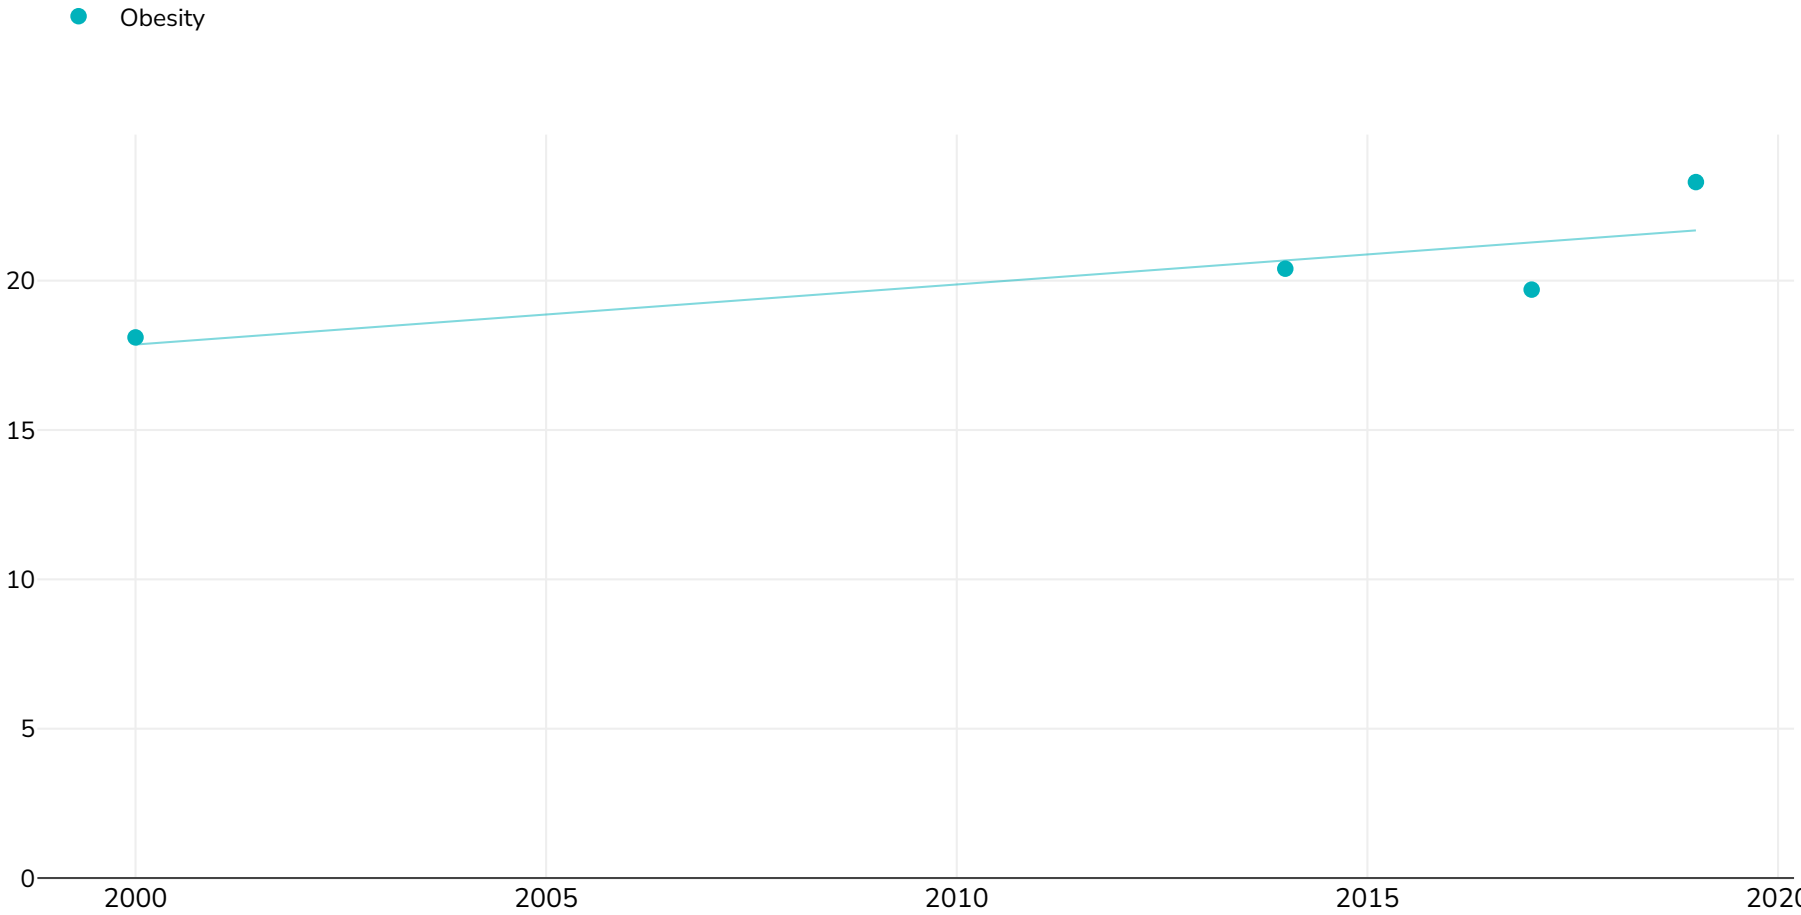

# Hungary: % Adult obesity Hungary 2000 2019

## Women

Survey type: Self-reported

References: For full details of references visit <https://data.worldobesity.org/>

*Different methodologies may have been used to collect this data and so data from different surveys may not be strictly comparable. Please check with original data sources for methodologies used.*