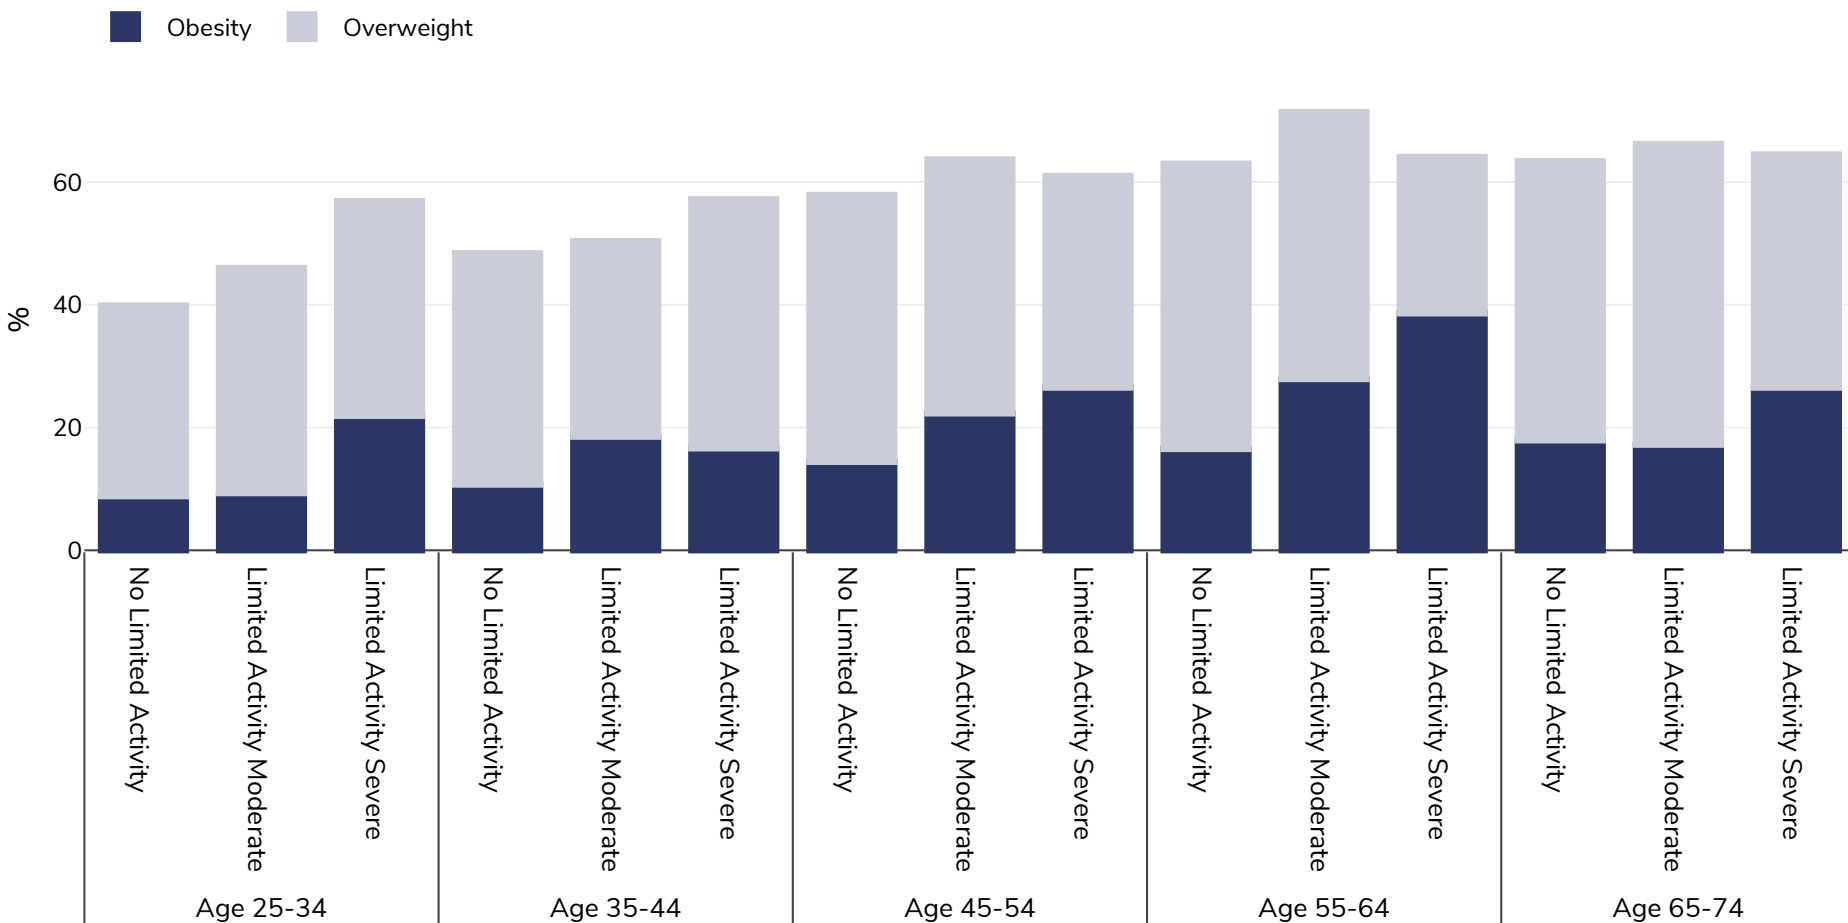

France: Overweight/obesity by age and limited activity

Men, 2014

Survey type: Self-reported

Area covered: National

References: Eurostat 2014 available at <https://appsso.eurostat.ec.europa.eu/nui/submitViewTableAction.do> (last accessed 06.10.21)

Unless otherwise noted, overweight refers to a BMI between 25kg and 29.9kg/m², obesity refers to a BMI greater than 30kg/m².