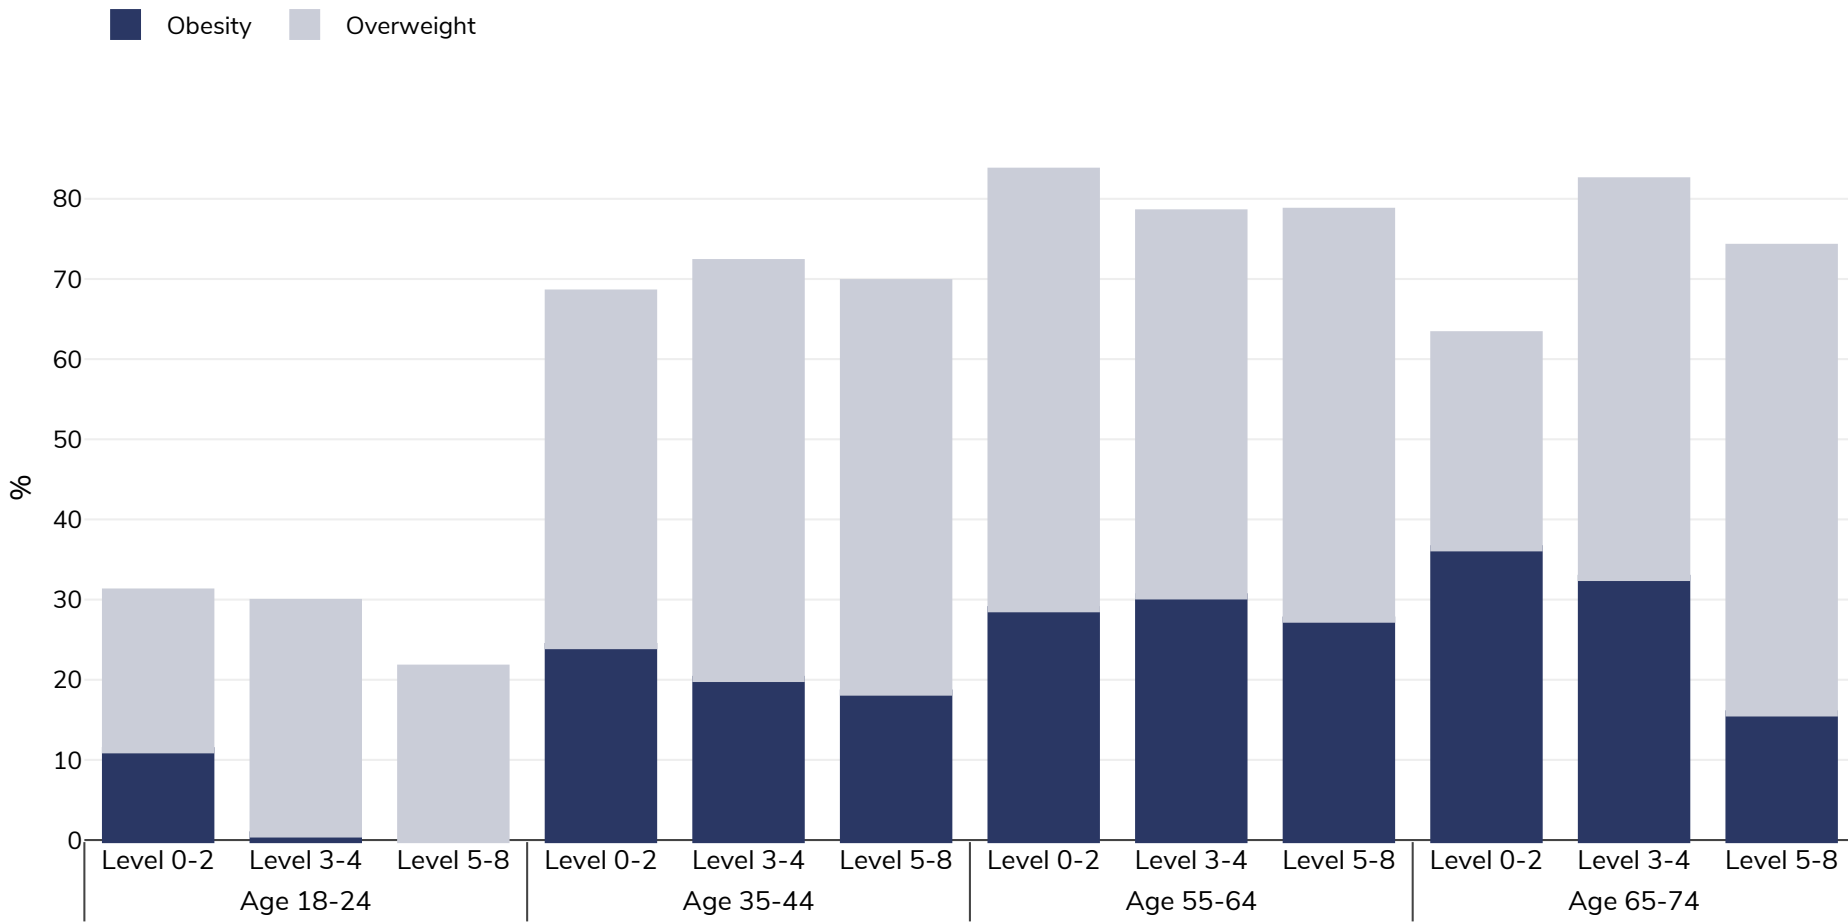

Slovakia: Overweight/obesity by age and education

Men, 2019

Survey type: Self-reported

Area covered: National

References: Eurostat 2019. Available at https://appsso.eurostat.ec.europa.eu/nui/show.do?dataset=hlth_ehis_bm1e&lang=en (last accessed 09.08.21).

Notes: NB. Some age ranges missing due to insufficient data to display by age & educational status

Unless otherwise noted, overweight refers to a BMI between 25kg and 29.9kg/m², obesity refers to a BMI greater than 30kg/m².