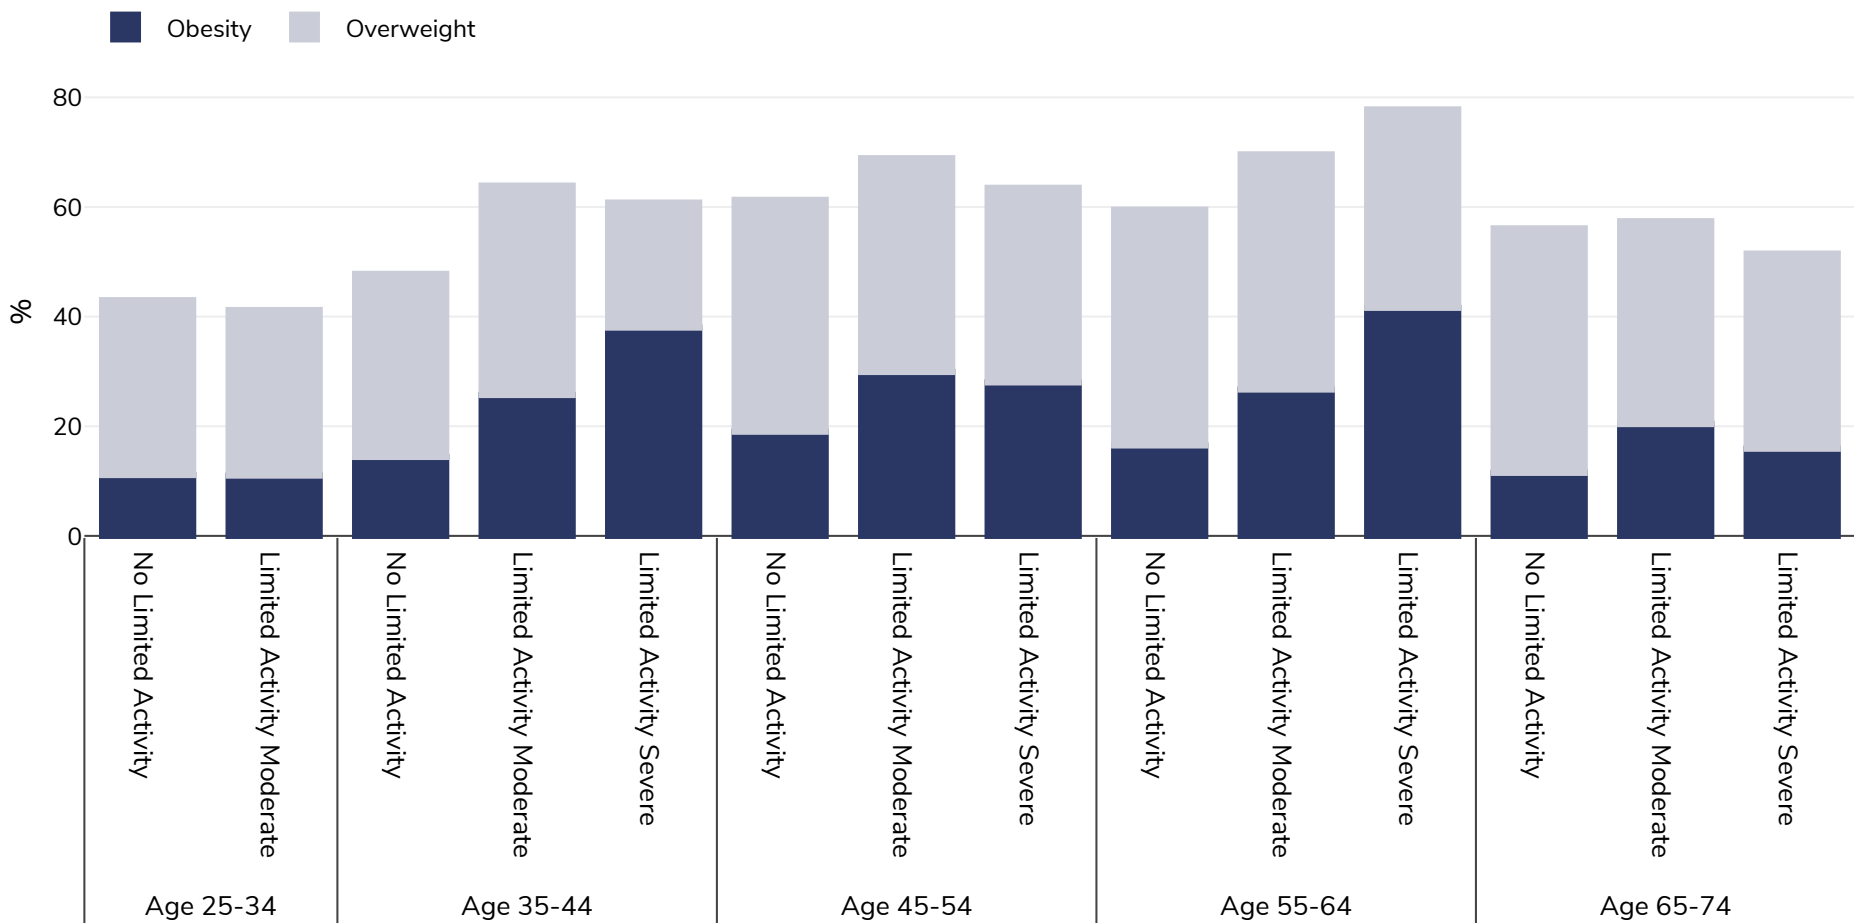

# Finland: Overweight/obesity by age and limited activity

Adults, 2014

Survey type: Self-reported

Area covered: National

References: Eurostat 2014 available at <https://appsso.eurostat.ec.europa.eu/nui/submitViewTableAction.do> (last accessed 06.10.21)

Unless otherwise noted, overweight refers to a BMI between 25kg and 29.9kg/m<sup>2</sup>, obesity refers to a BMI greater than 30kg/m<sup>2</sup>.