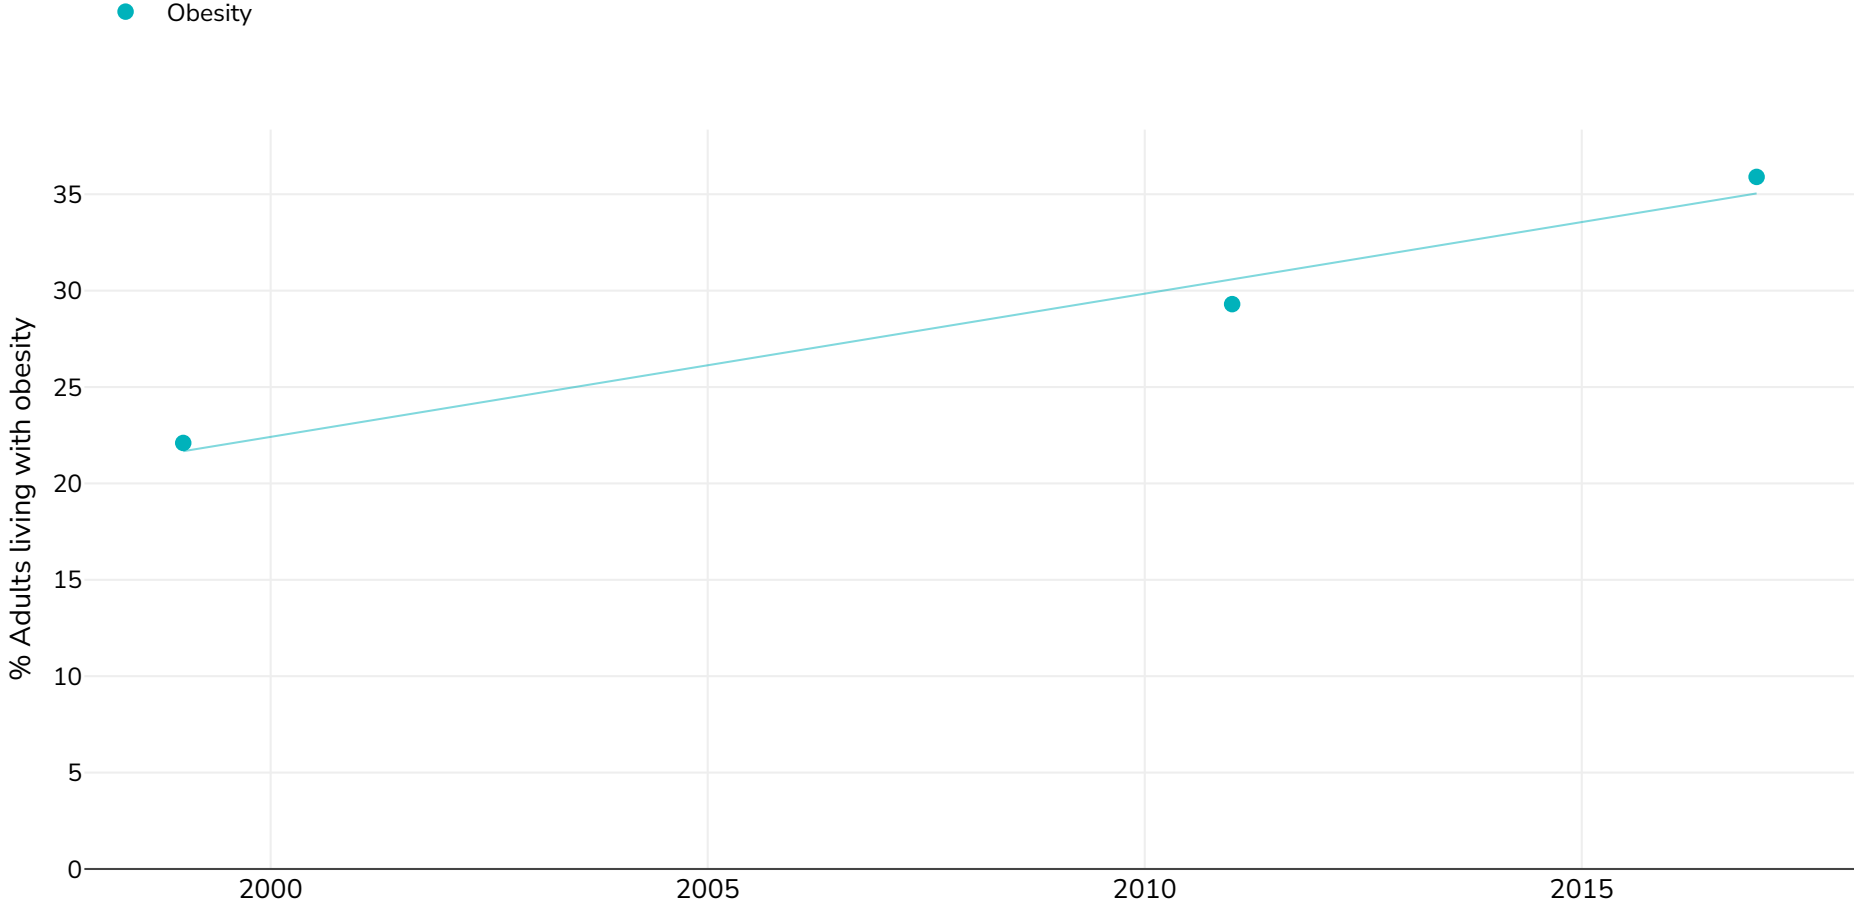

Turkey: % Adults living with obesity in Turkey 1999-2017

Women

Survey type: Measured

References: For full details of references visit <https://data.worldobesity.org/>

Unless otherwise noted, overweight refers to a BMI between 25kg and 29.9kg/m², obesity refers to a BMI greater than 30kg/m².

Different methodologies may have been used to collect this data and so data from different surveys may not be strictly comparable. Please check with original data sources for methodologies used.