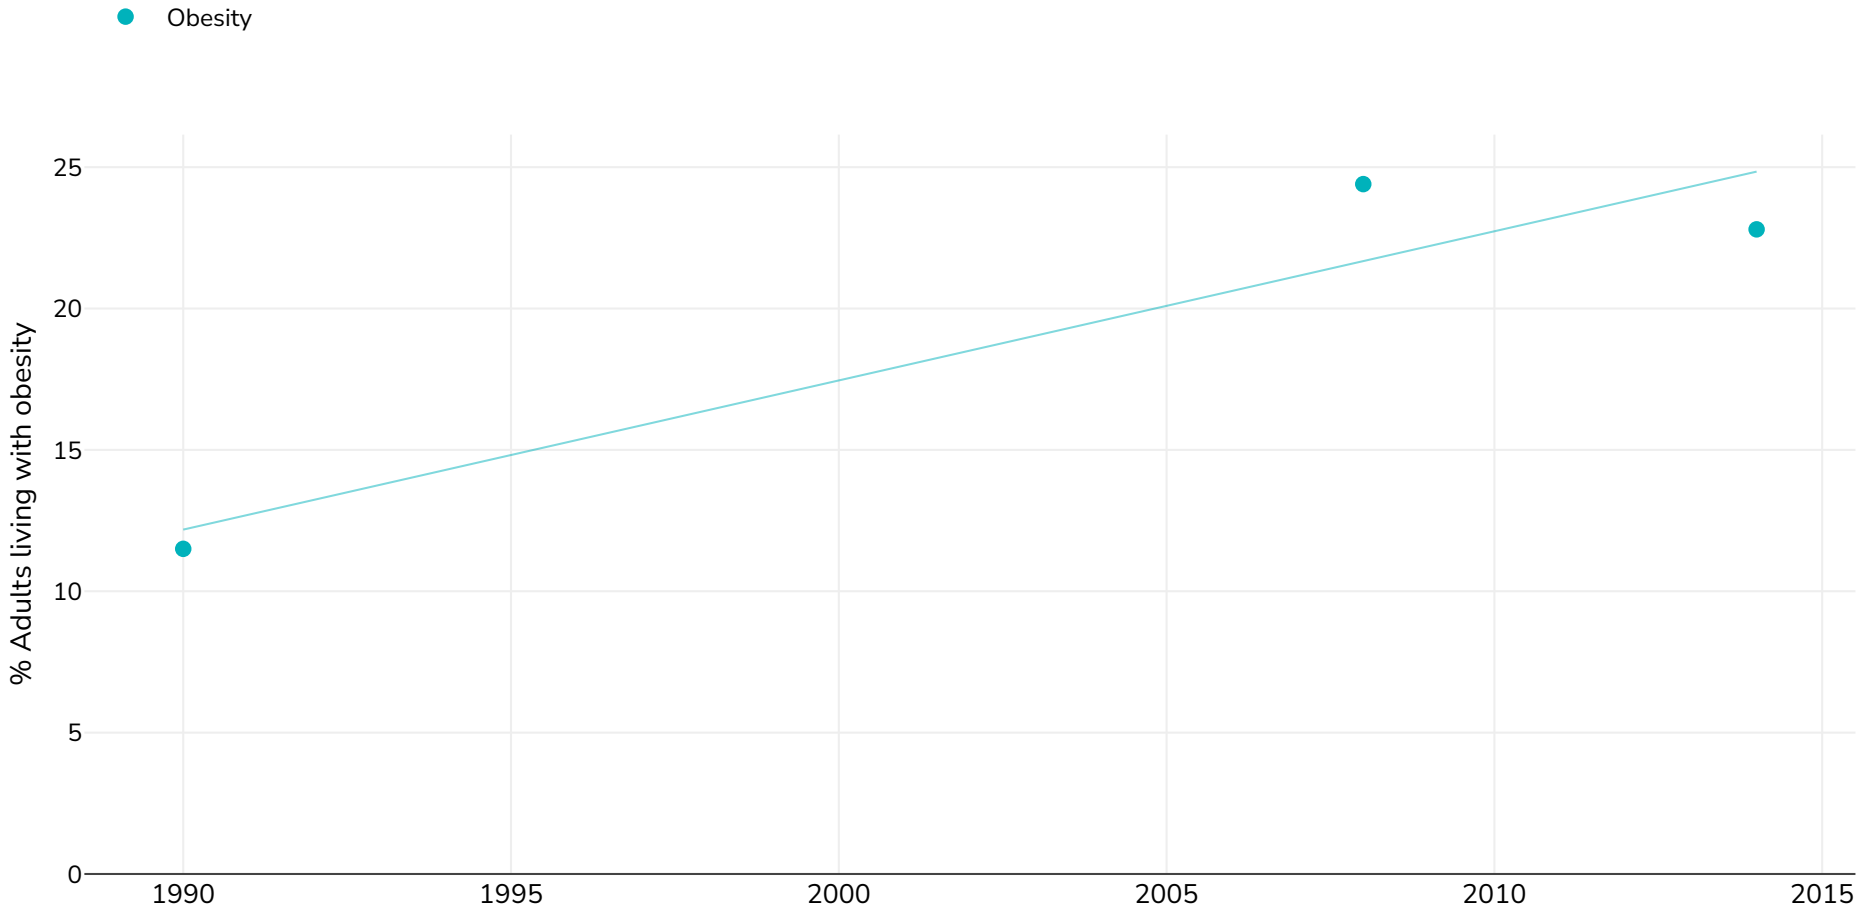

Spain: % Adults living with obesity in Spain 1990-2014

Men

Survey type: Measured

References: For full details of references visit <https://data.worldobesity.org/>

Unless otherwise noted, overweight refers to a BMI between 25kg and 29.9kg/m², obesity refers to a BMI greater than 30kg/m².

Different methodologies may have been used to collect this data and so data from different surveys may not be strictly comparable. Please check with original data sources for methodologies used.