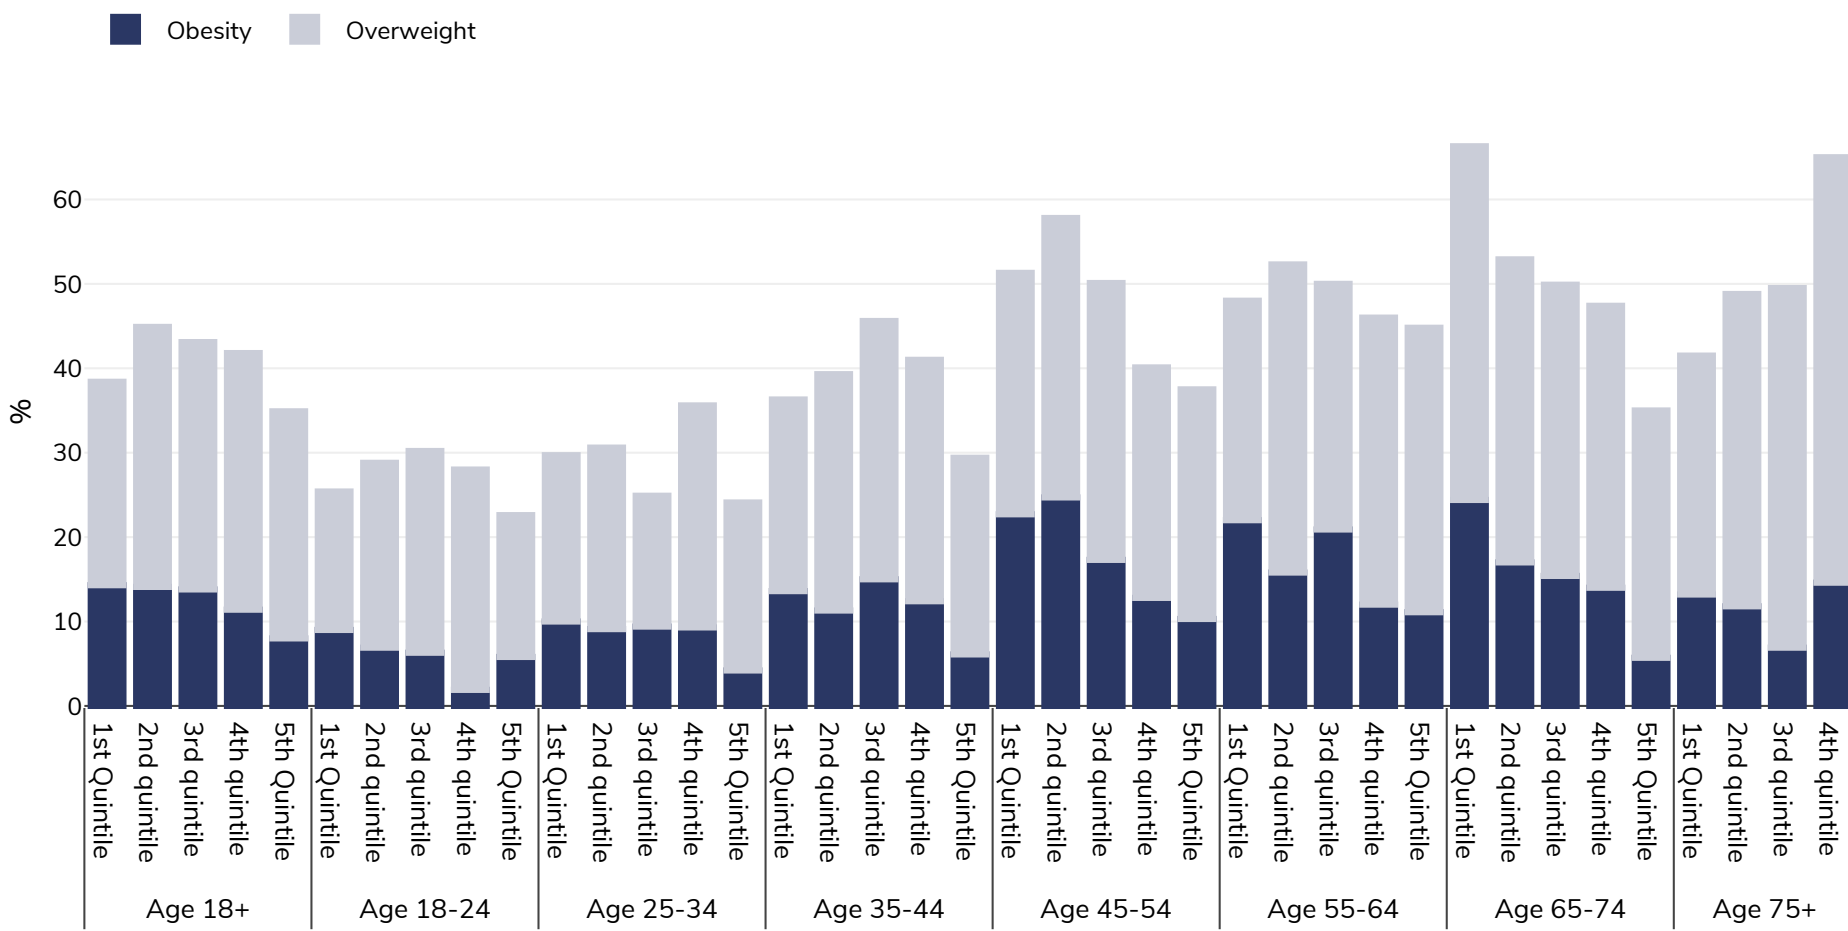

# Norway: Overweight/obesity by age and socio-economic group

Women, 2014

Survey type: Self-reported

Area covered: National

References: 2014 Eurostat - Socio economic - [http://appsso.eurostat.ec.europa.eu/nui/show.do?dataset=hlth\\_ehis\\_bm1i&lang=en](http://appsso.eurostat.ec.europa.eu/nui/show.do?dataset=hlth_ehis_bm1i&lang=en) (last accessed 25.08.20)

Unless otherwise noted, overweight refers to a BMI between 25kg and 29.9kg/m<sup>2</sup>, obesity refers to a BMI greater than 30kg/m<sup>2</sup>.