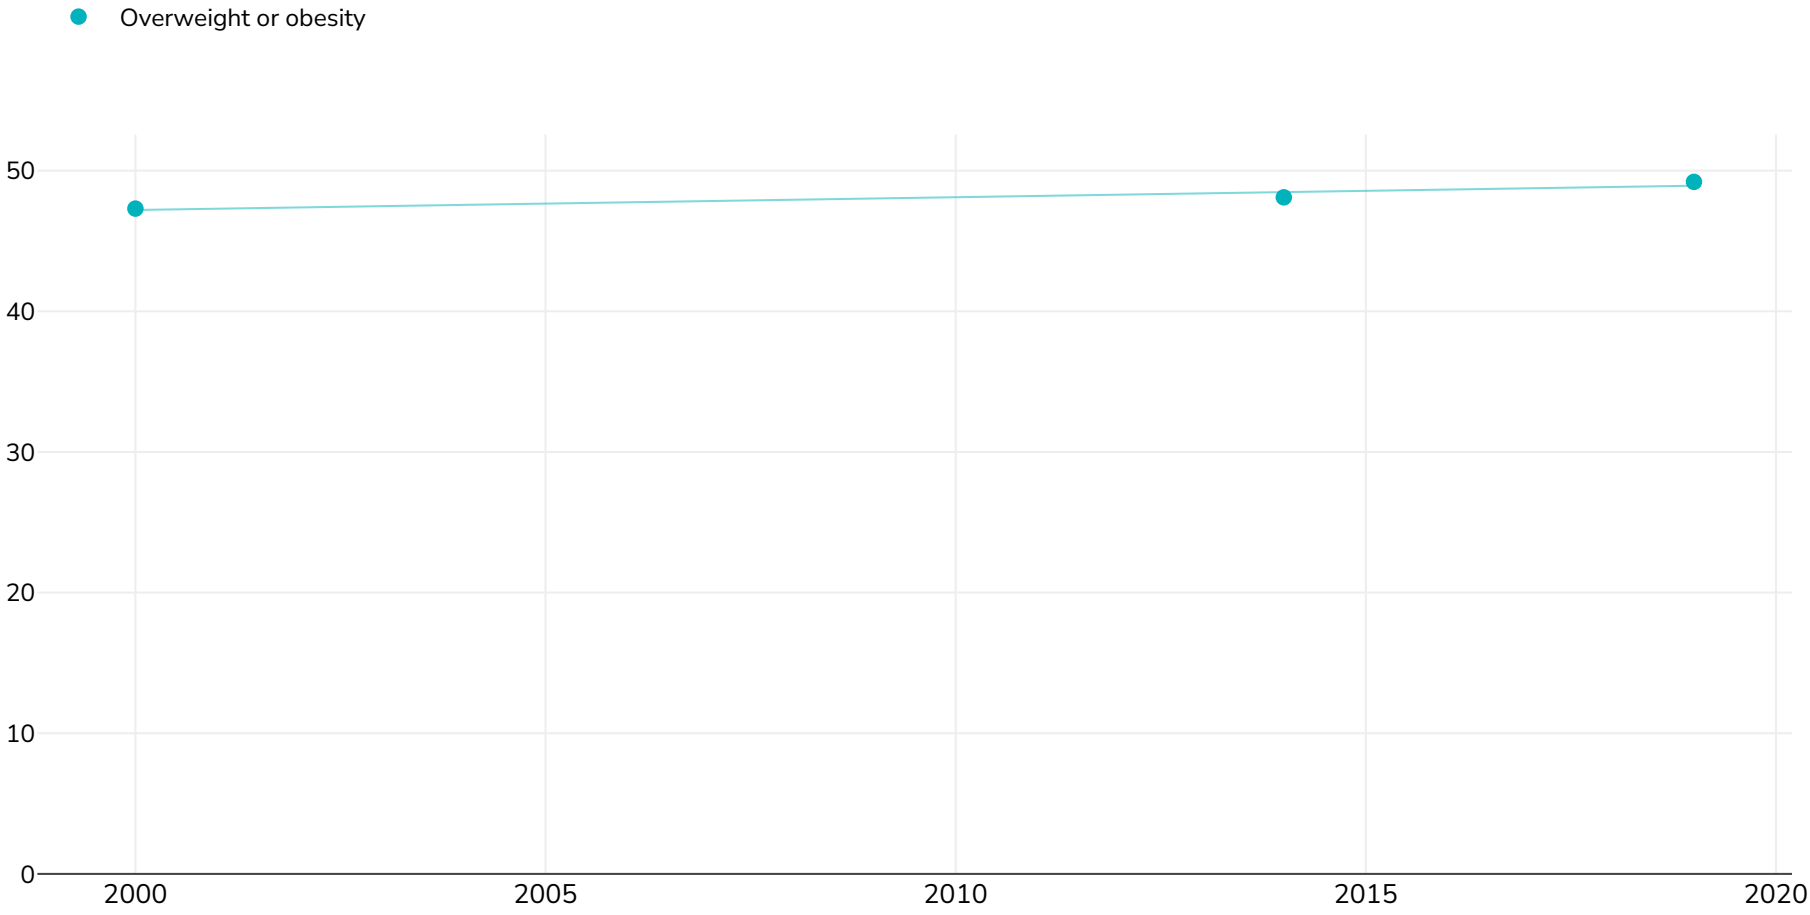

# Greece: Trend adult overweight obesity 2000 2019

## Women

Survey type: Self-reported

References: For full details of references visit <https://data.worldobesity.org/>

*Different methodologies may have been used to collect this data and so data from different surveys may not be strictly comparable. Please check with original data sources for methodologies used.*