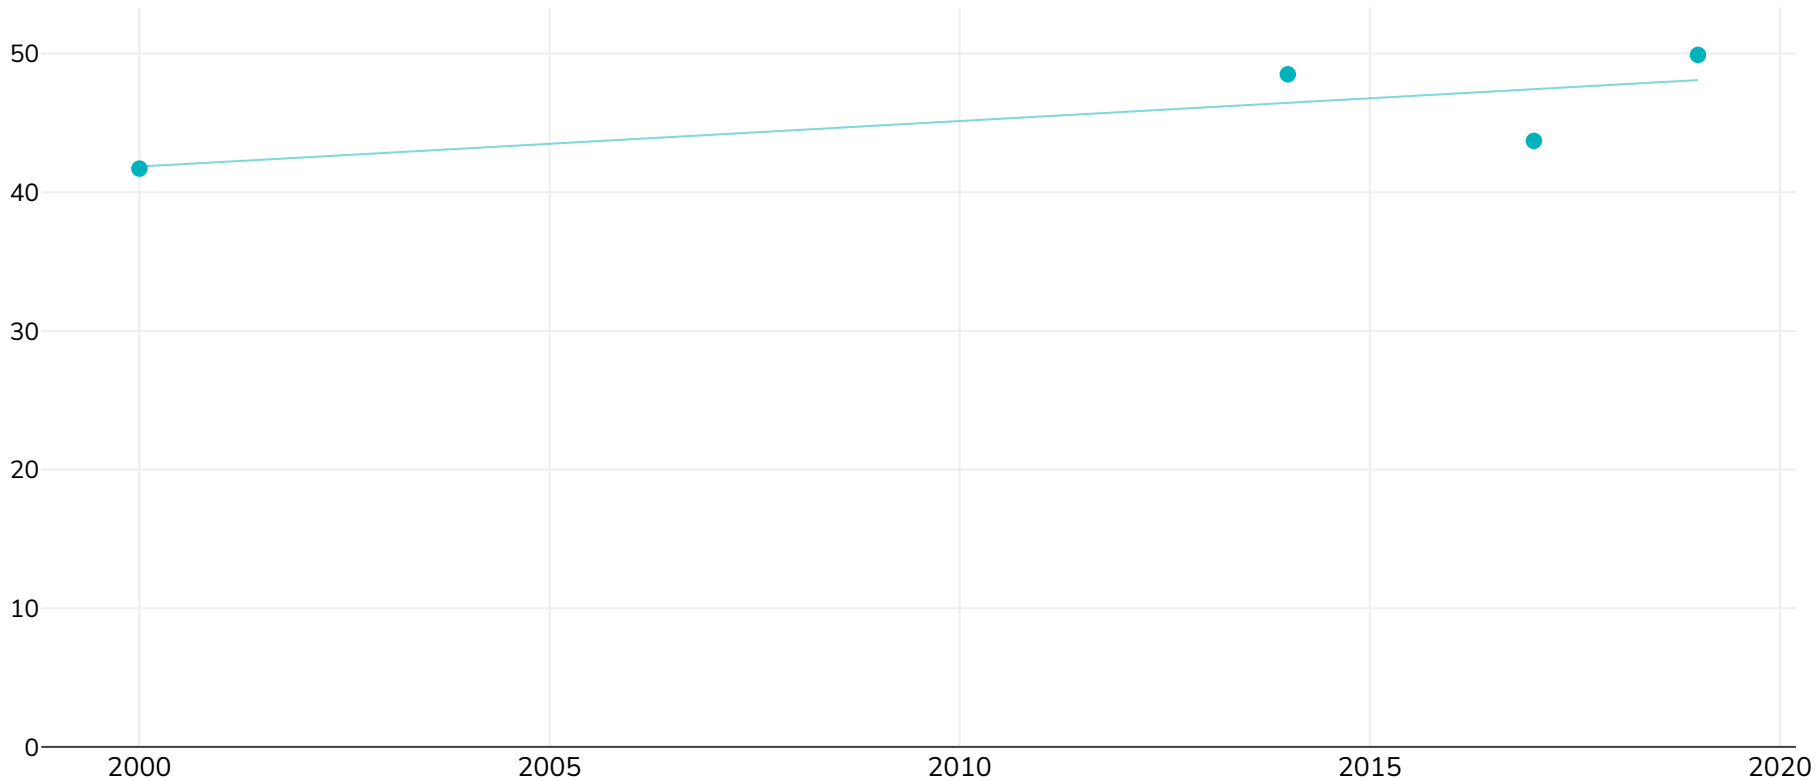

Slovenia: Trend Slovenia overweight obesity 2000 2019

Women

● Overweight or obesity

Survey type:

Self-reported

References:

For full details of references visit <https://data.worldobesity.org/>

Different methodologies may have been used to collect this data and so data from different surveys may not be strictly comparable. Please check with original data sources for methodologies used.