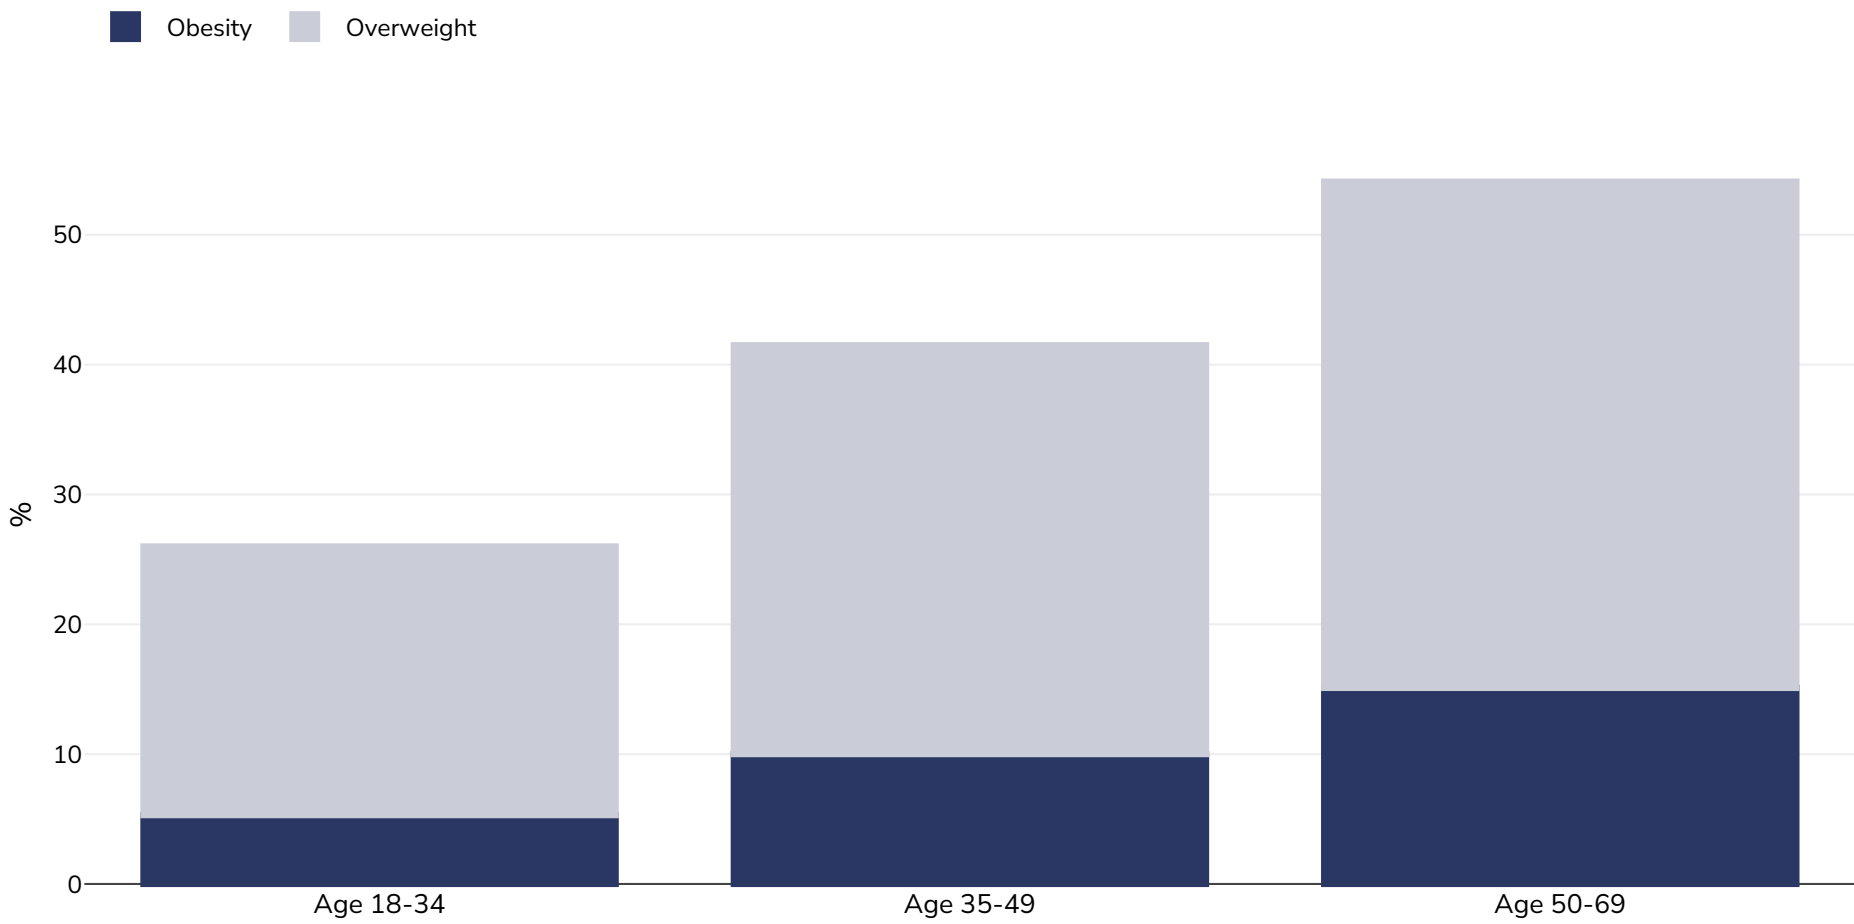

Italy: Overweight/obesity by age

Adults, 2017-2020

Survey type:	Self-reported
Sample size:	110742
Area covered:	National
References:	PASSI 2017-20. Available at https://www.epicentro.iss.it/passi/dati/sovrappeso (last accessed 17.11.21)

Unless otherwise noted, overweight refers to a BMI between 25kg and 29.9kg/m², obesity refers to a BMI greater than 30kg/m².