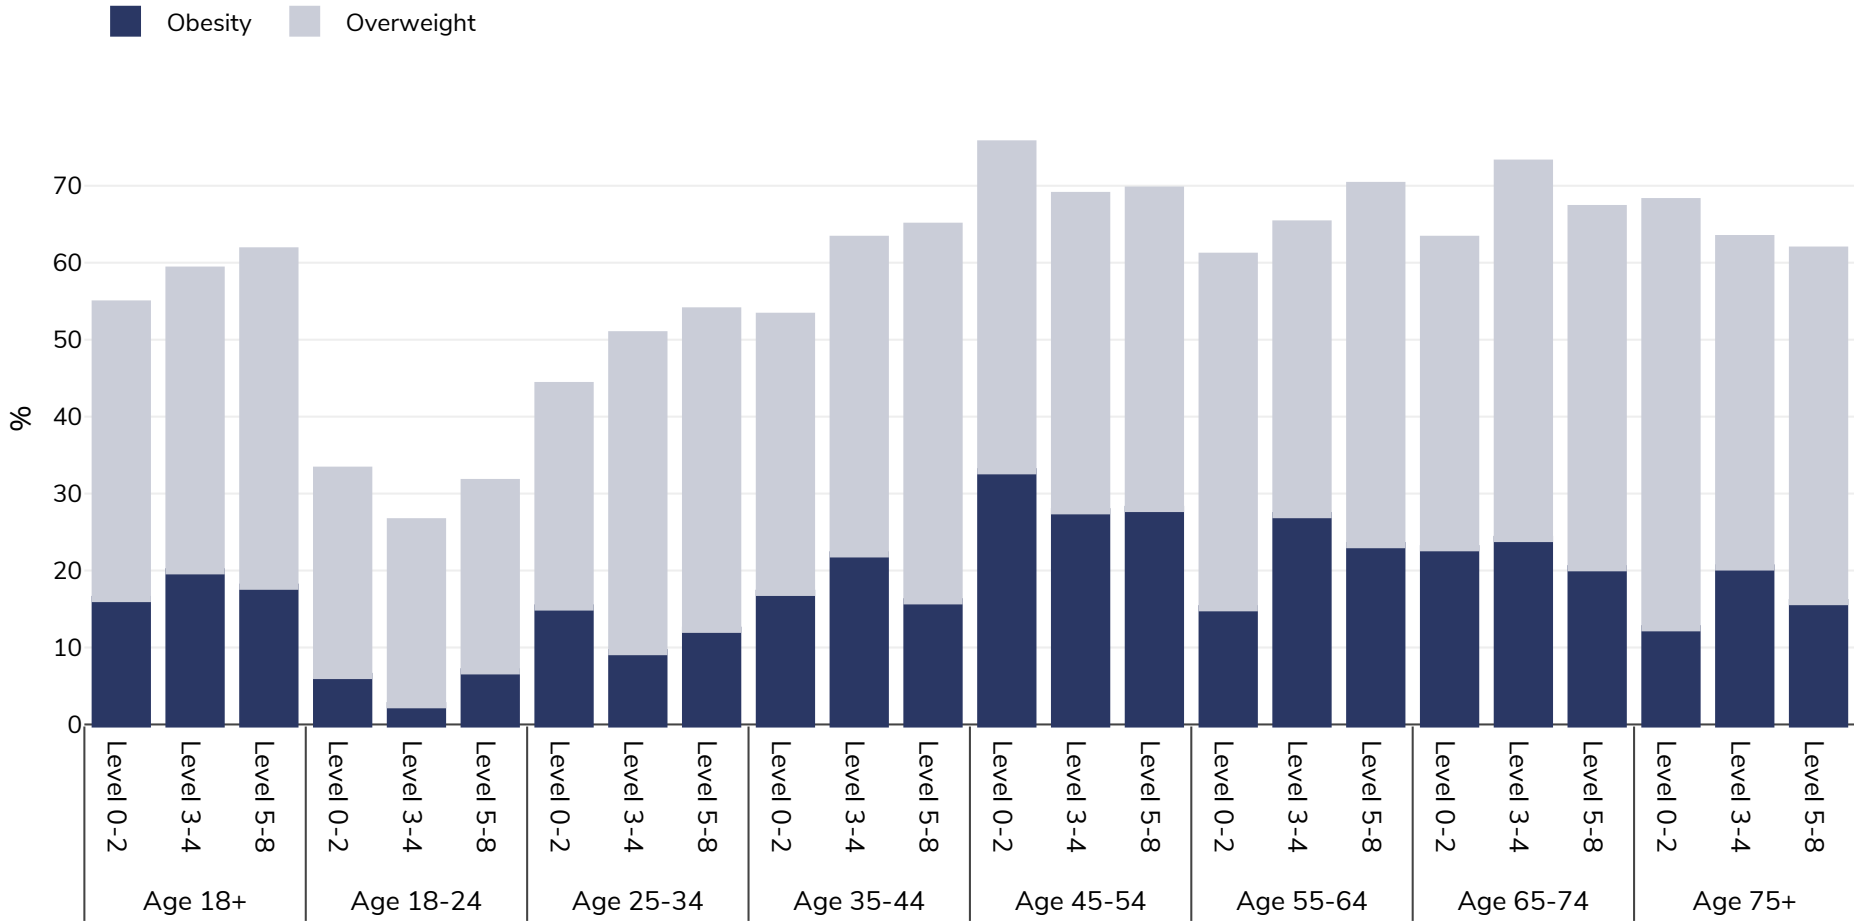

# Latvia: Overweight/obesity by age and education

Men, 2014

Survey type: Self-reported

Area covered: National

References: Eurostat Database: [http://appsso.eurostat.ec.europa.eu/nui/show.do?dataset=hlth\\_ehis\\_bm1e&lang=en](http://appsso.eurostat.ec.europa.eu/nui/show.do?dataset=hlth_ehis_bm1e&lang=en) (last accessed 25.08.20)

Unless otherwise noted, overweight refers to a BMI between 25kg and 29.9kg/m<sup>2</sup>, obesity refers to a BMI greater than 30kg/m<sup>2</sup>.