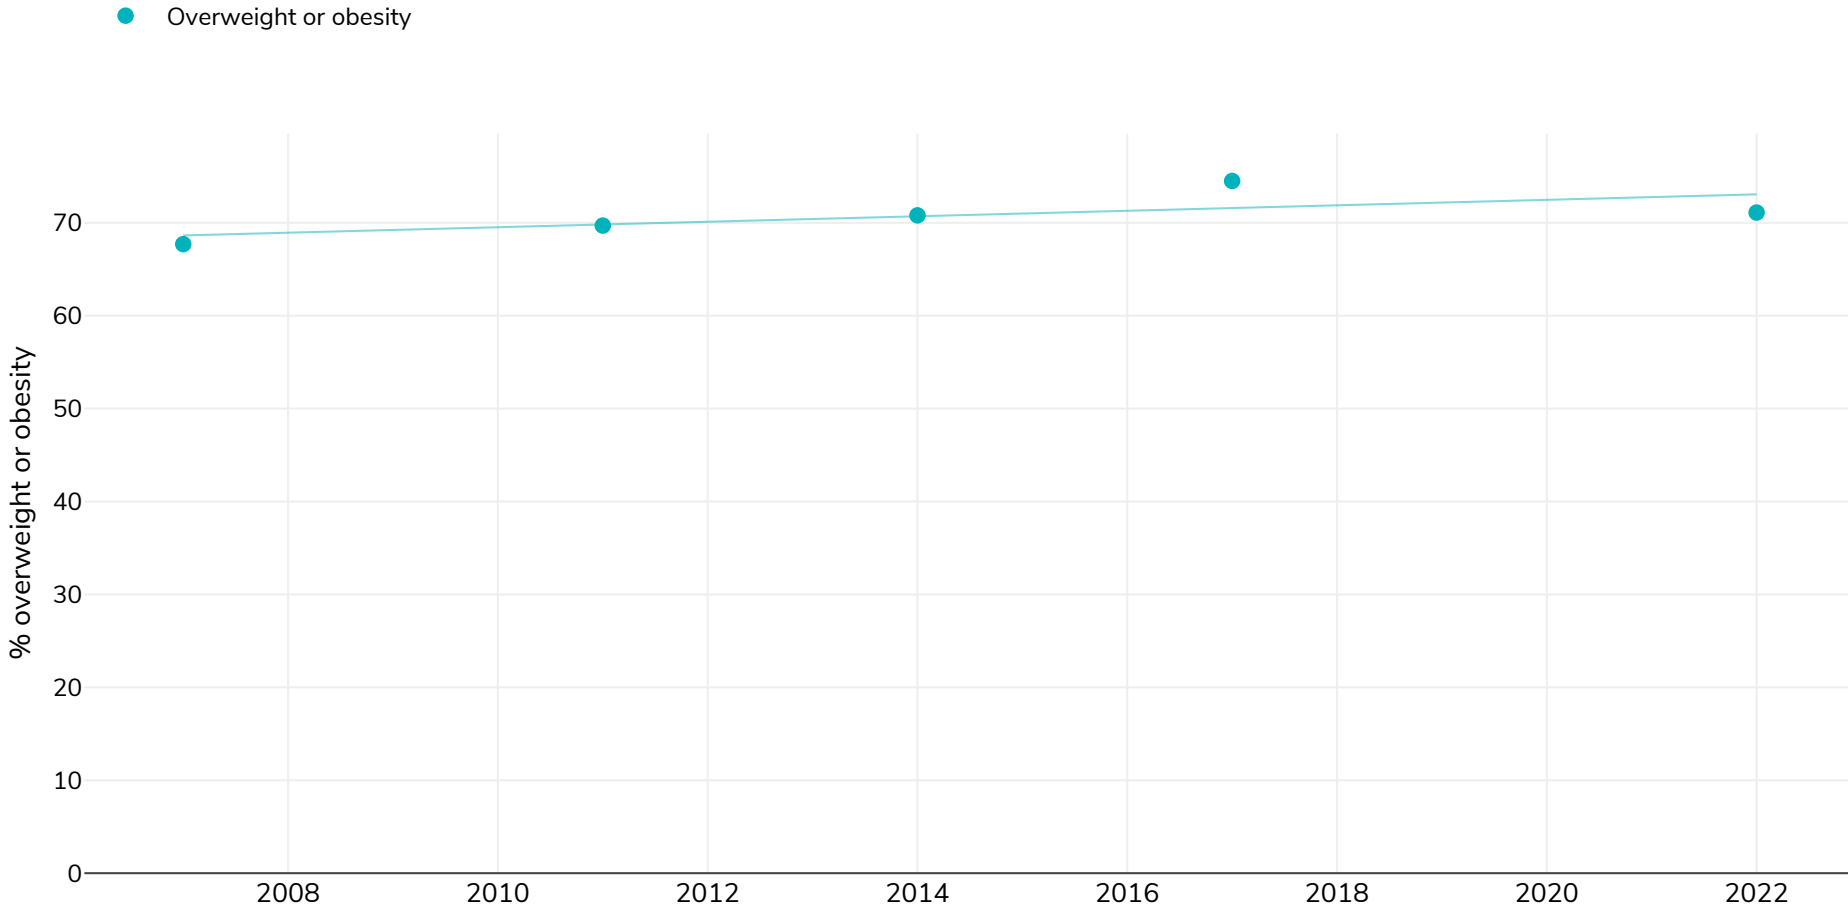

# Australia: % Adults living with overweight or obesity, 2007-2023

## Men

**Survey type:** Measured

**References:** For full details of references visit <https://data.worldobesity.org/>

Unless otherwise noted, overweight refers to a BMI between 25kg and 29.9kg/m<sup>2</sup>, obesity refers to a BMI greater than 30kg/m<sup>2</sup>.