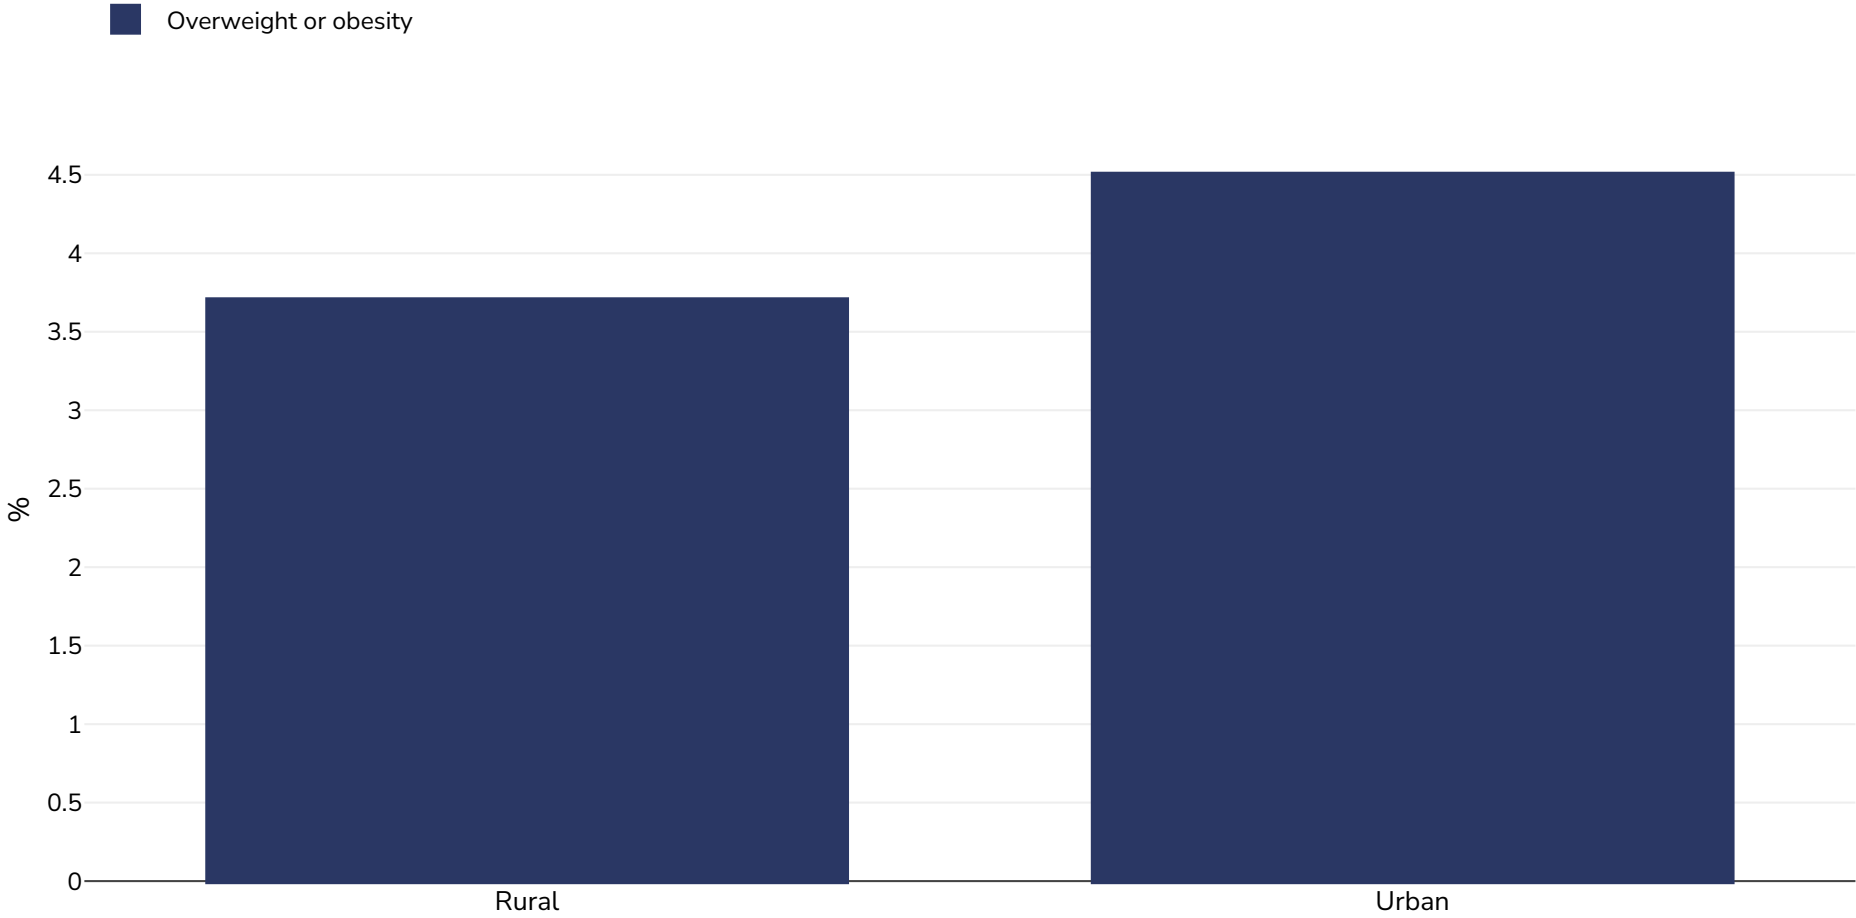

Tuvalu: Overweight/obesity by region

Infants, 2019-2020

Sample size: 479

References: MICS: Tuvalu Multiple Indicator Cluster Survey 2019-20, Survey Findings Report. Funafuti, Tuvalu: Central Statistics Division