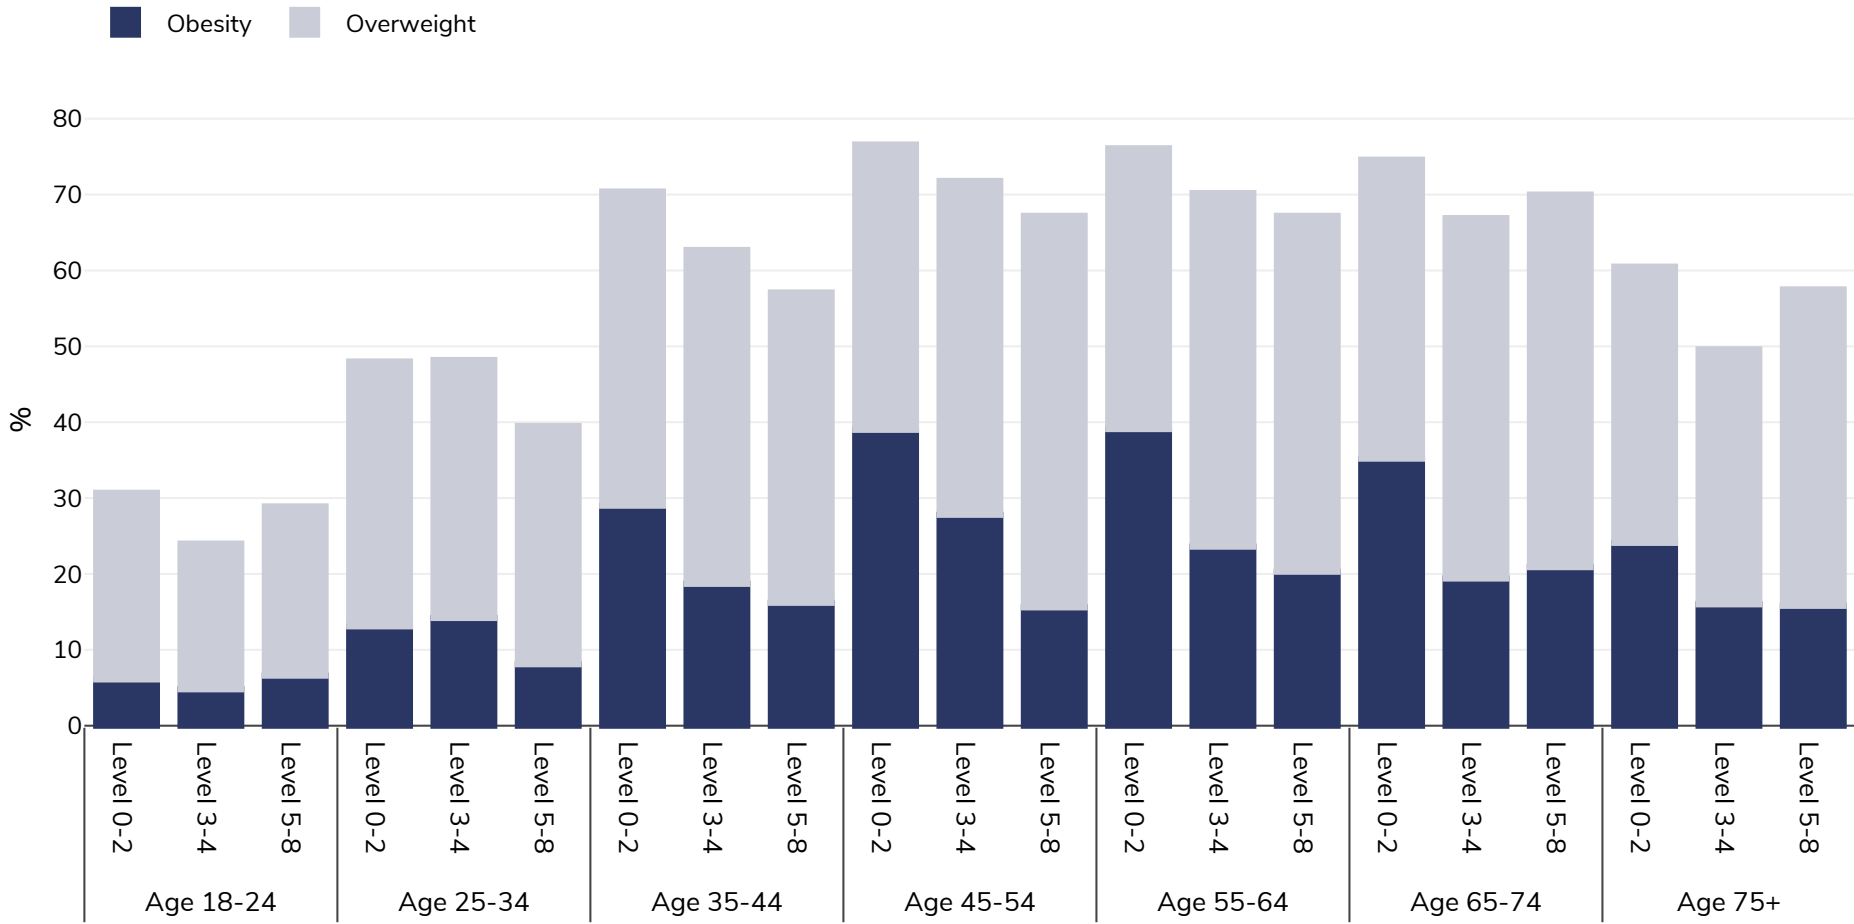

Turkey: Overweight/obesity by age and education

Adults, 2019

Survey type: Self-reported

Area covered: National

References: Eurostat 2019. Available at https://appsso.eurostat.ec.europa.eu/nui/show.do?dataset=hlth_ehis_bm1e&lang=en (last accessed 09.08.21).

Unless otherwise noted, overweight refers to a BMI between 25kg and 29.9kg/m², obesity refers to a BMI greater than 30kg/m².