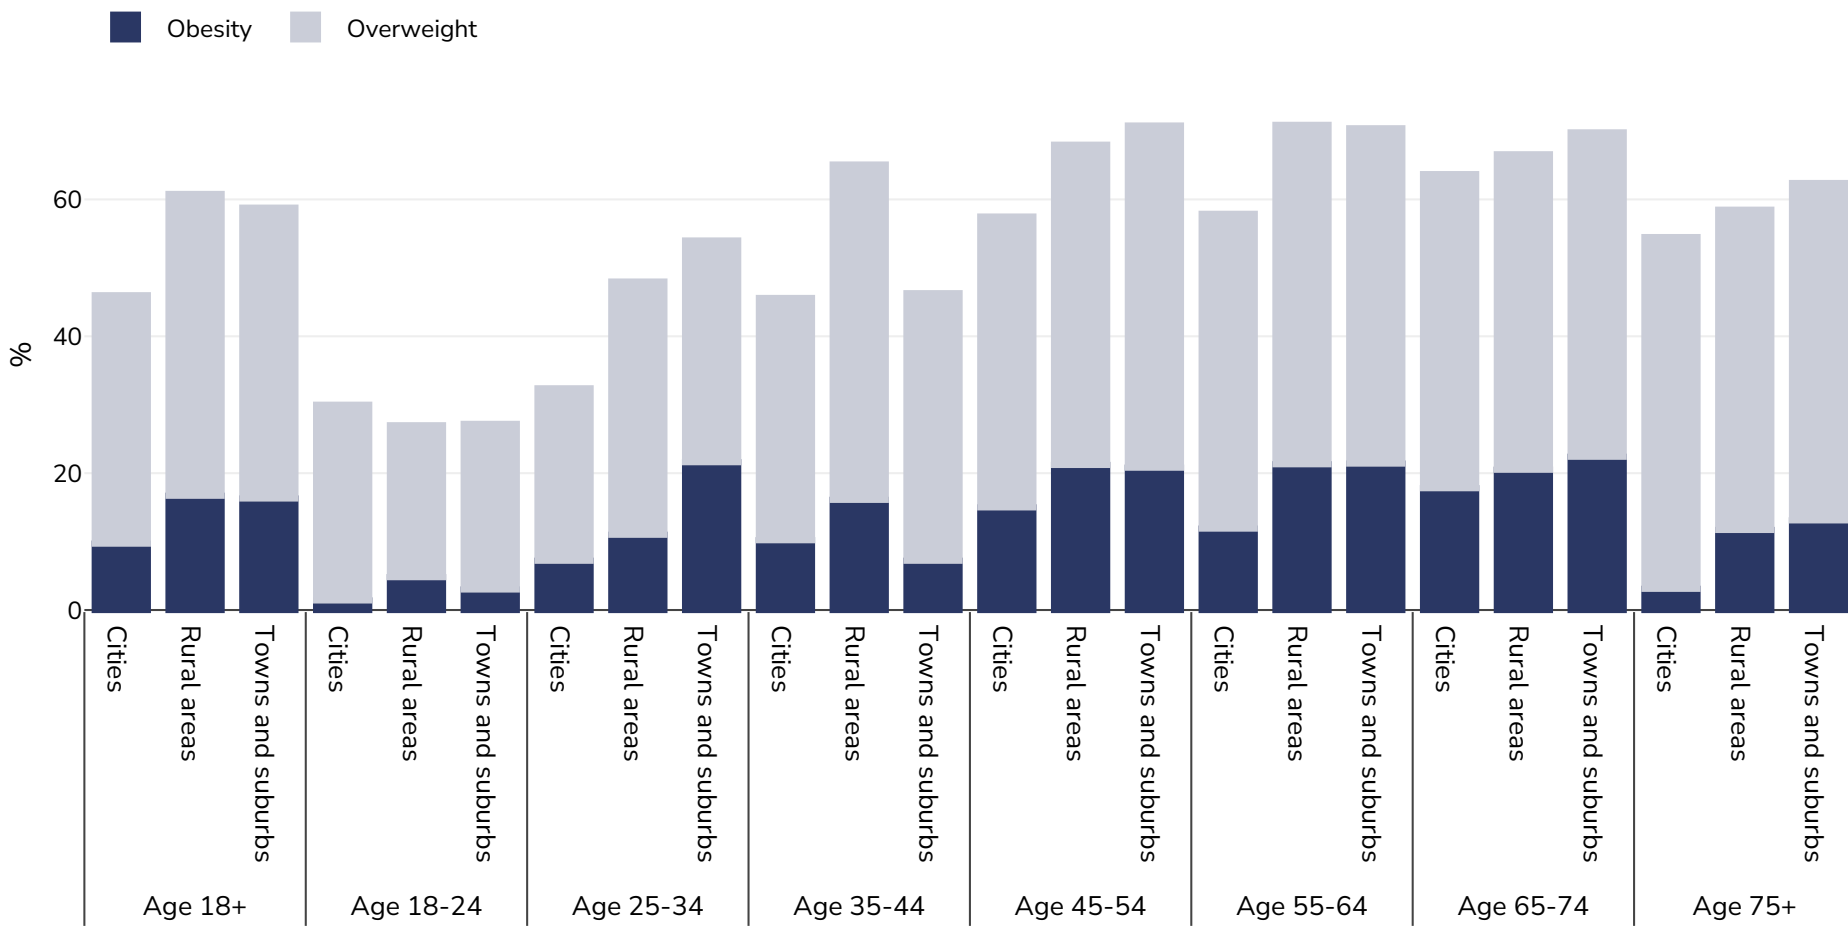

Denmark: Overweight/obesity by age and region

Men, 2014

Survey type: Self-reported

Area covered: National

References: Eurostat http://appsso.eurostat.ec.europa.eu/nui/show.do?dataset=hlth_ehis_bm1u&lang=en (last accessed 25.08.20)

Unless otherwise noted, overweight refers to a BMI between 25kg and 29.9kg/m², obesity refers to a BMI greater than 30kg/m².