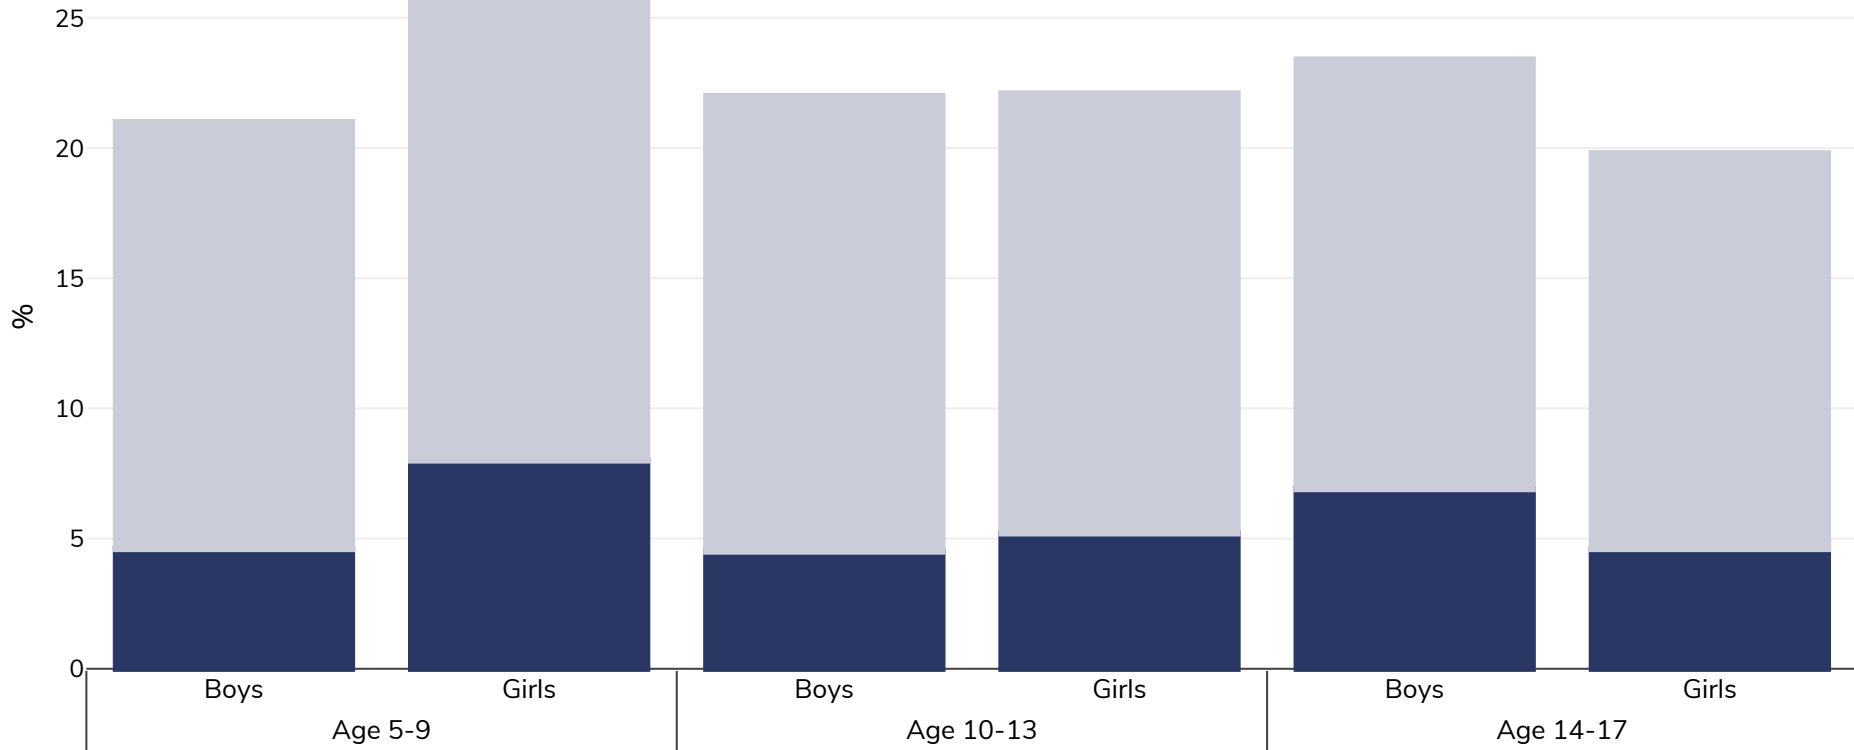

England: Overweight/obesity by age

Children, 2010

■ Obesity ■ Overweight

Survey type:	Measured
Sample size:	3785
Area covered:	National
References:	Reanalysed by World Obesity Federation, Data from Health Survey for England 2010
Cutoffs:	IOTF