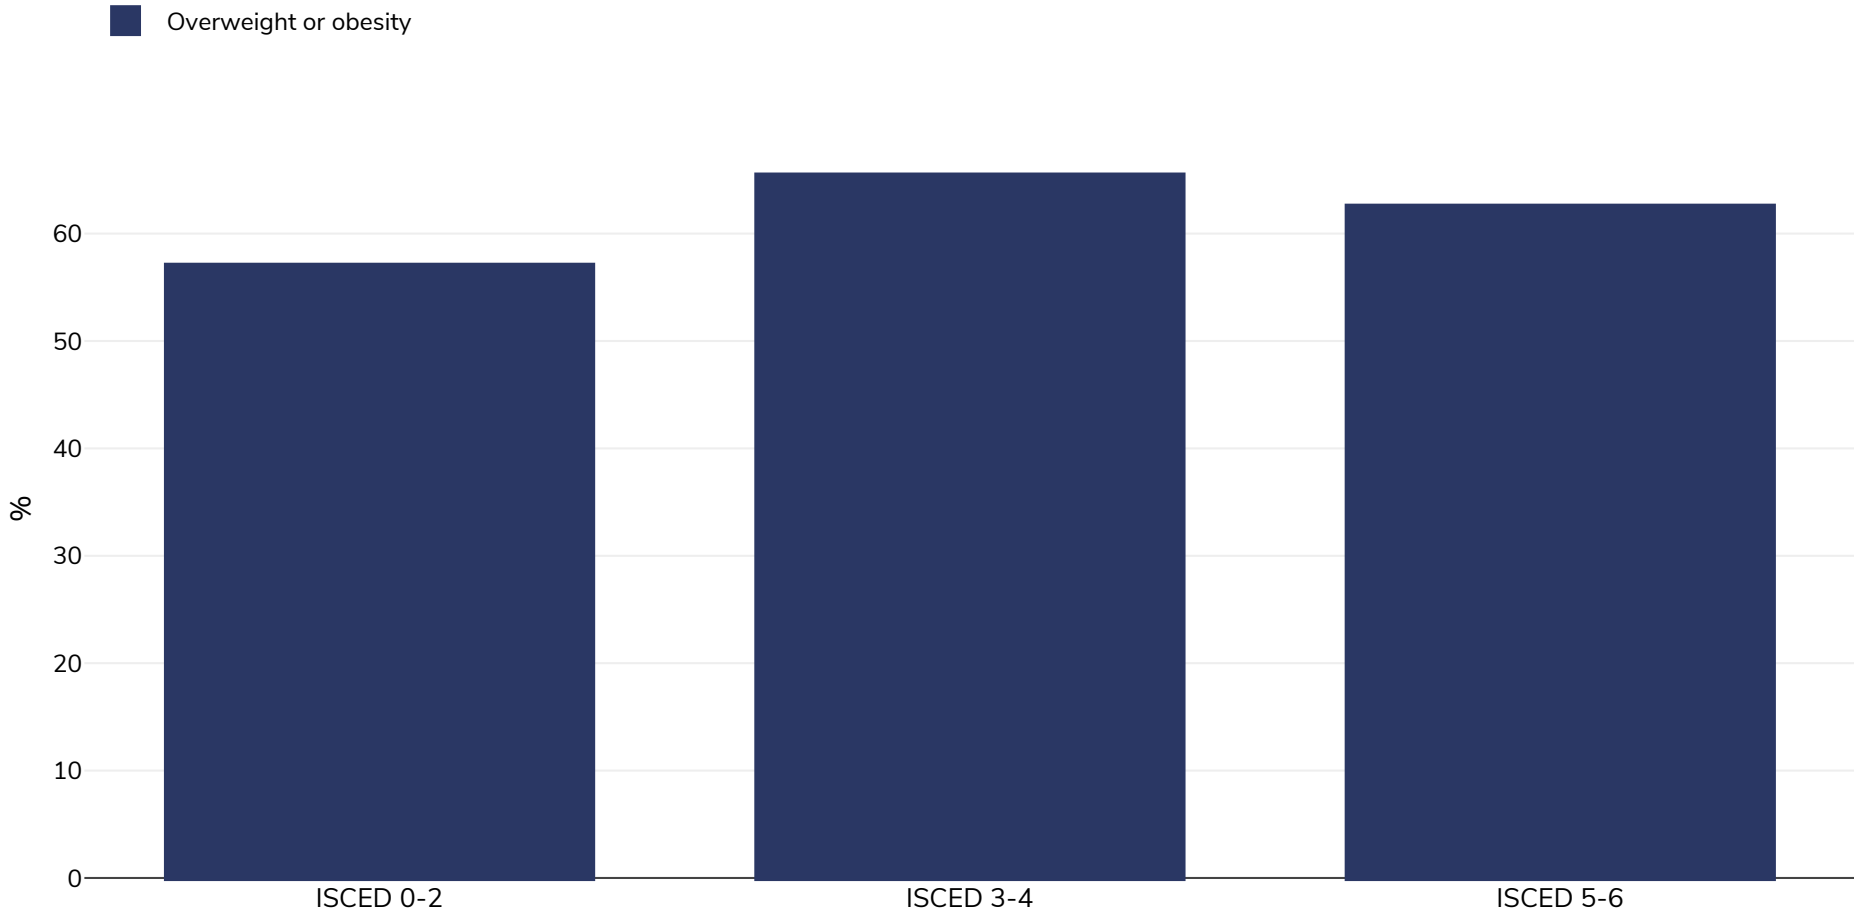

Poland: Overweight/obesity by education

Men, 2006-2009

Survey type:	Self-reported
Age:	18-74
Area covered:	National
References:	EUROSTAT data: ec.europa.eu/eurostat/statistics-explained/index.php/Overweight_and_obesity_-_BMI_statistics (last accessed 20.5.15)

Unless otherwise noted, overweight refers to a BMI between 25kg and 29.9kg/m², obesity refers to a BMI greater than 30kg/m².