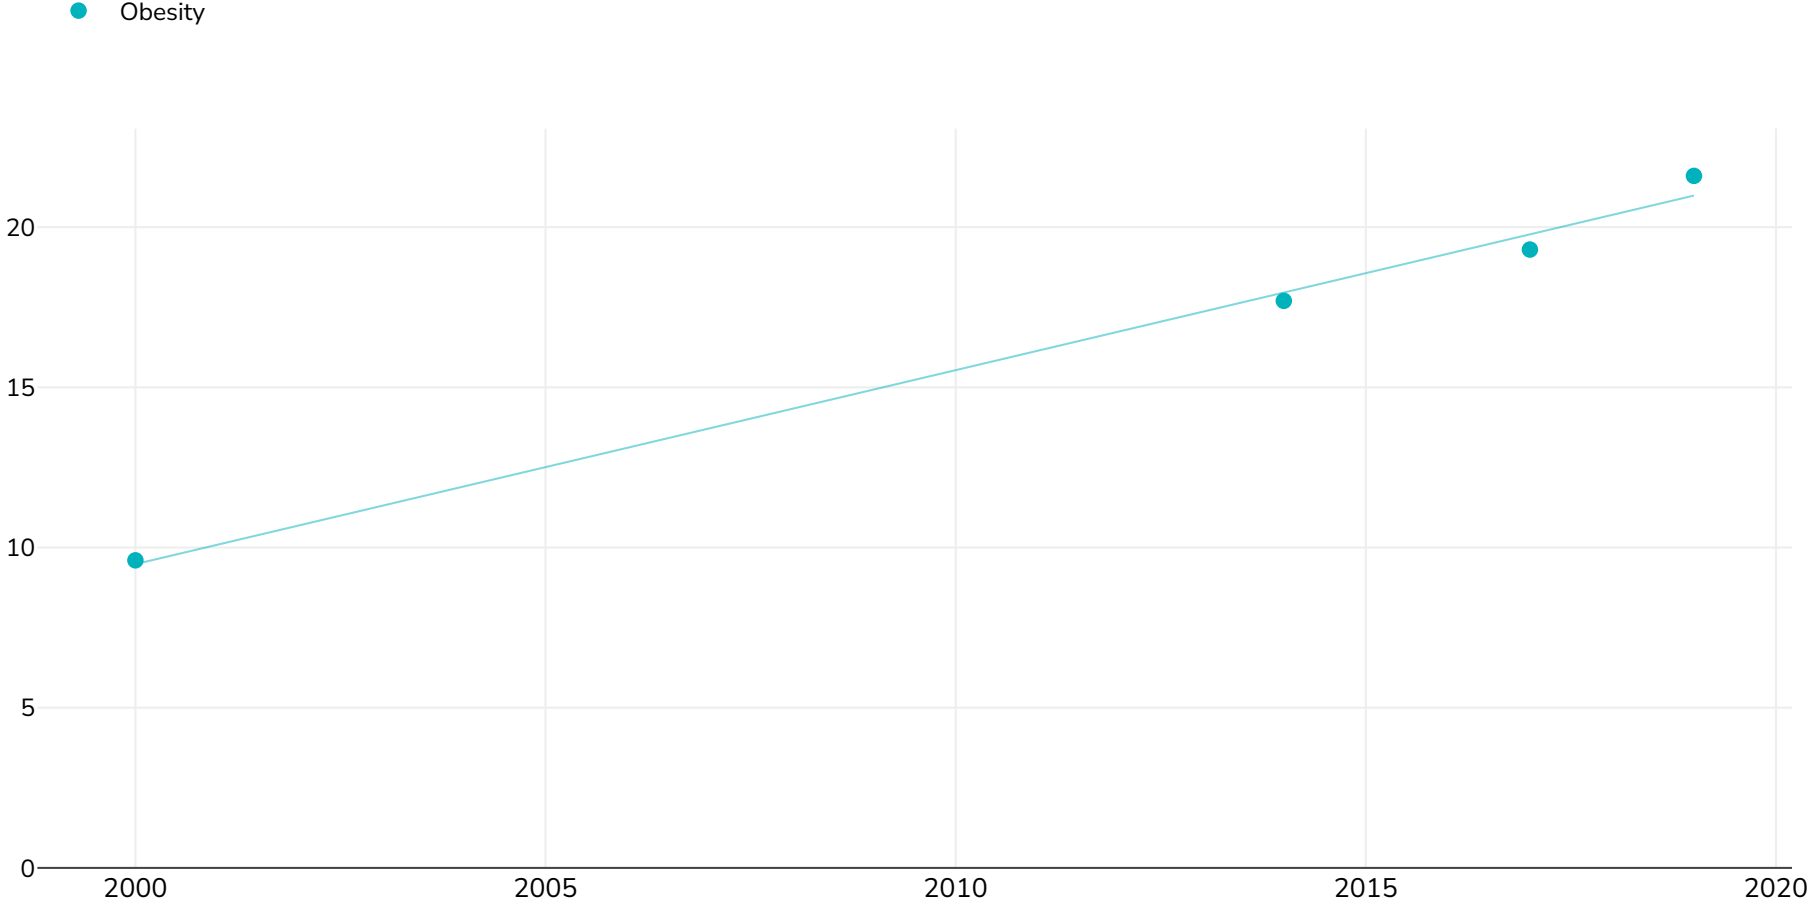

# Finland: Trend adult Finland obesity 2000 2019

## Women

**Survey type:** Self-reported

**References:** For full details of references visit <https://data.worldobesity.org/>

*Different methodologies may have been used to collect this data and so data from different surveys may not be strictly comparable. Please check with original data sources for methodologies used.*