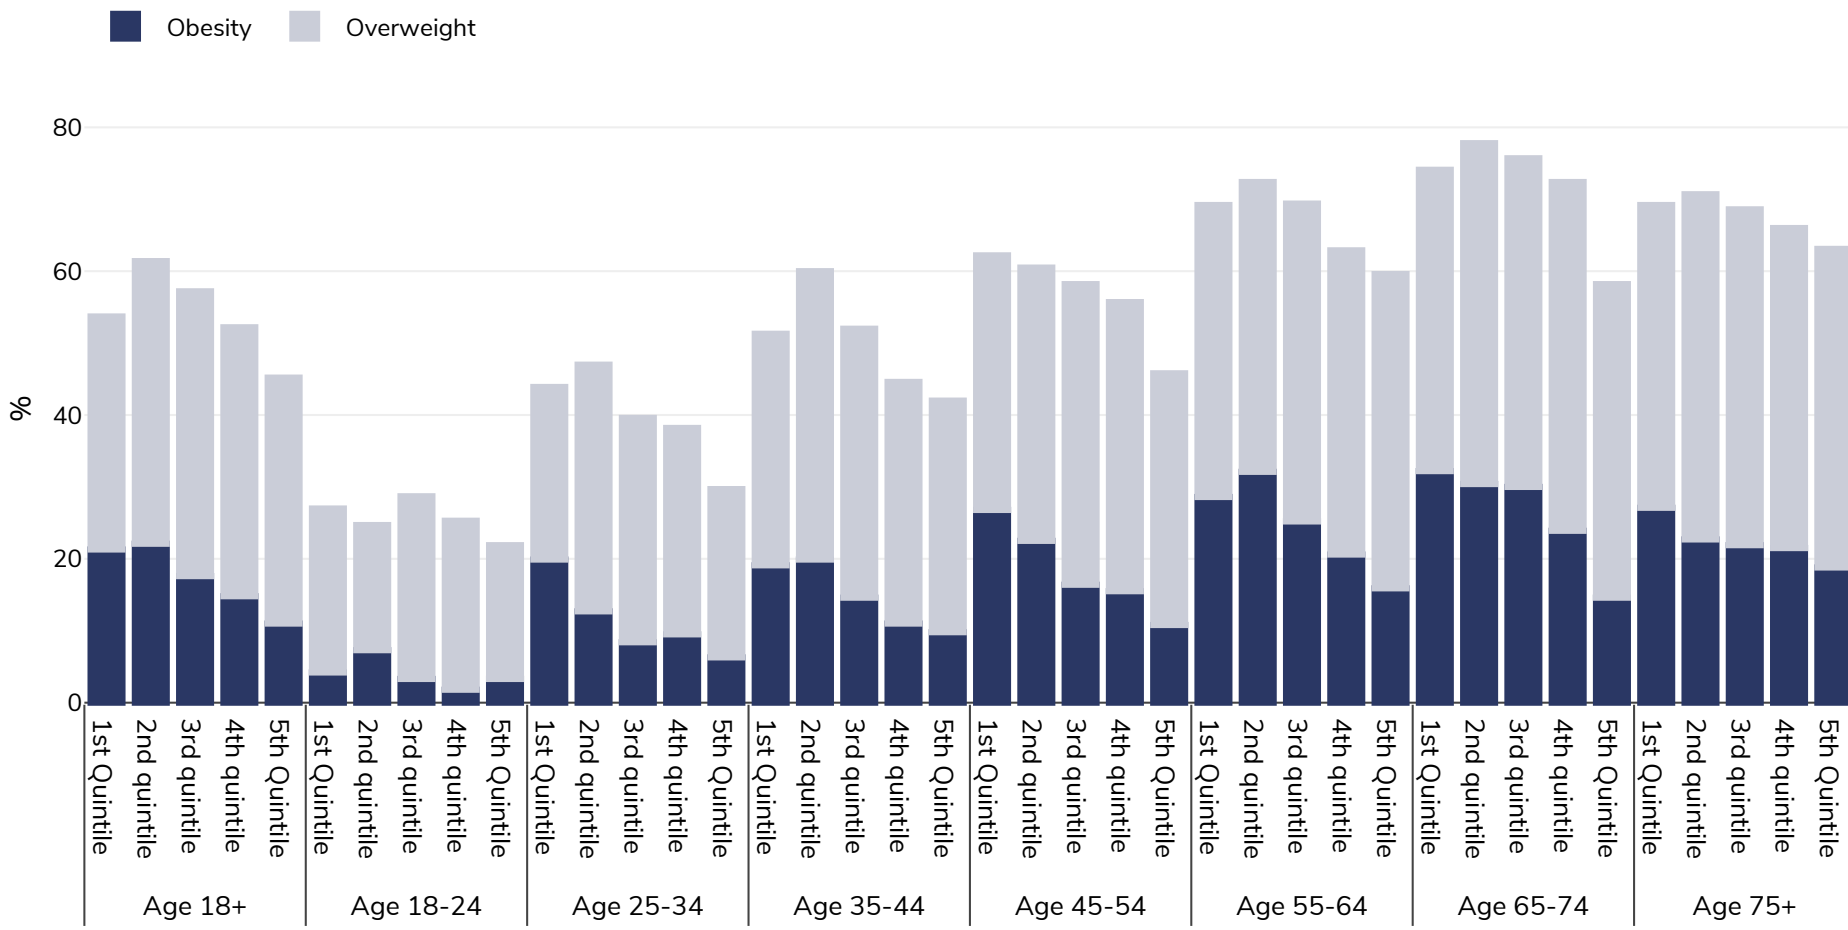

Spain: Overweight/obesity by age and socio-economic group

Adults, 2014

Survey type: Self-reported

Area covered: National

References: Eurostat http://appsso.eurostat.ec.europa.eu/nui/show.do?dataset=hlth_ehis_bm1i&lang=en (last accessed 25.08.20)

Unless otherwise noted, overweight refers to a BMI between 25kg and 29.9kg/m², obesity refers to a BMI greater than 30kg/m².